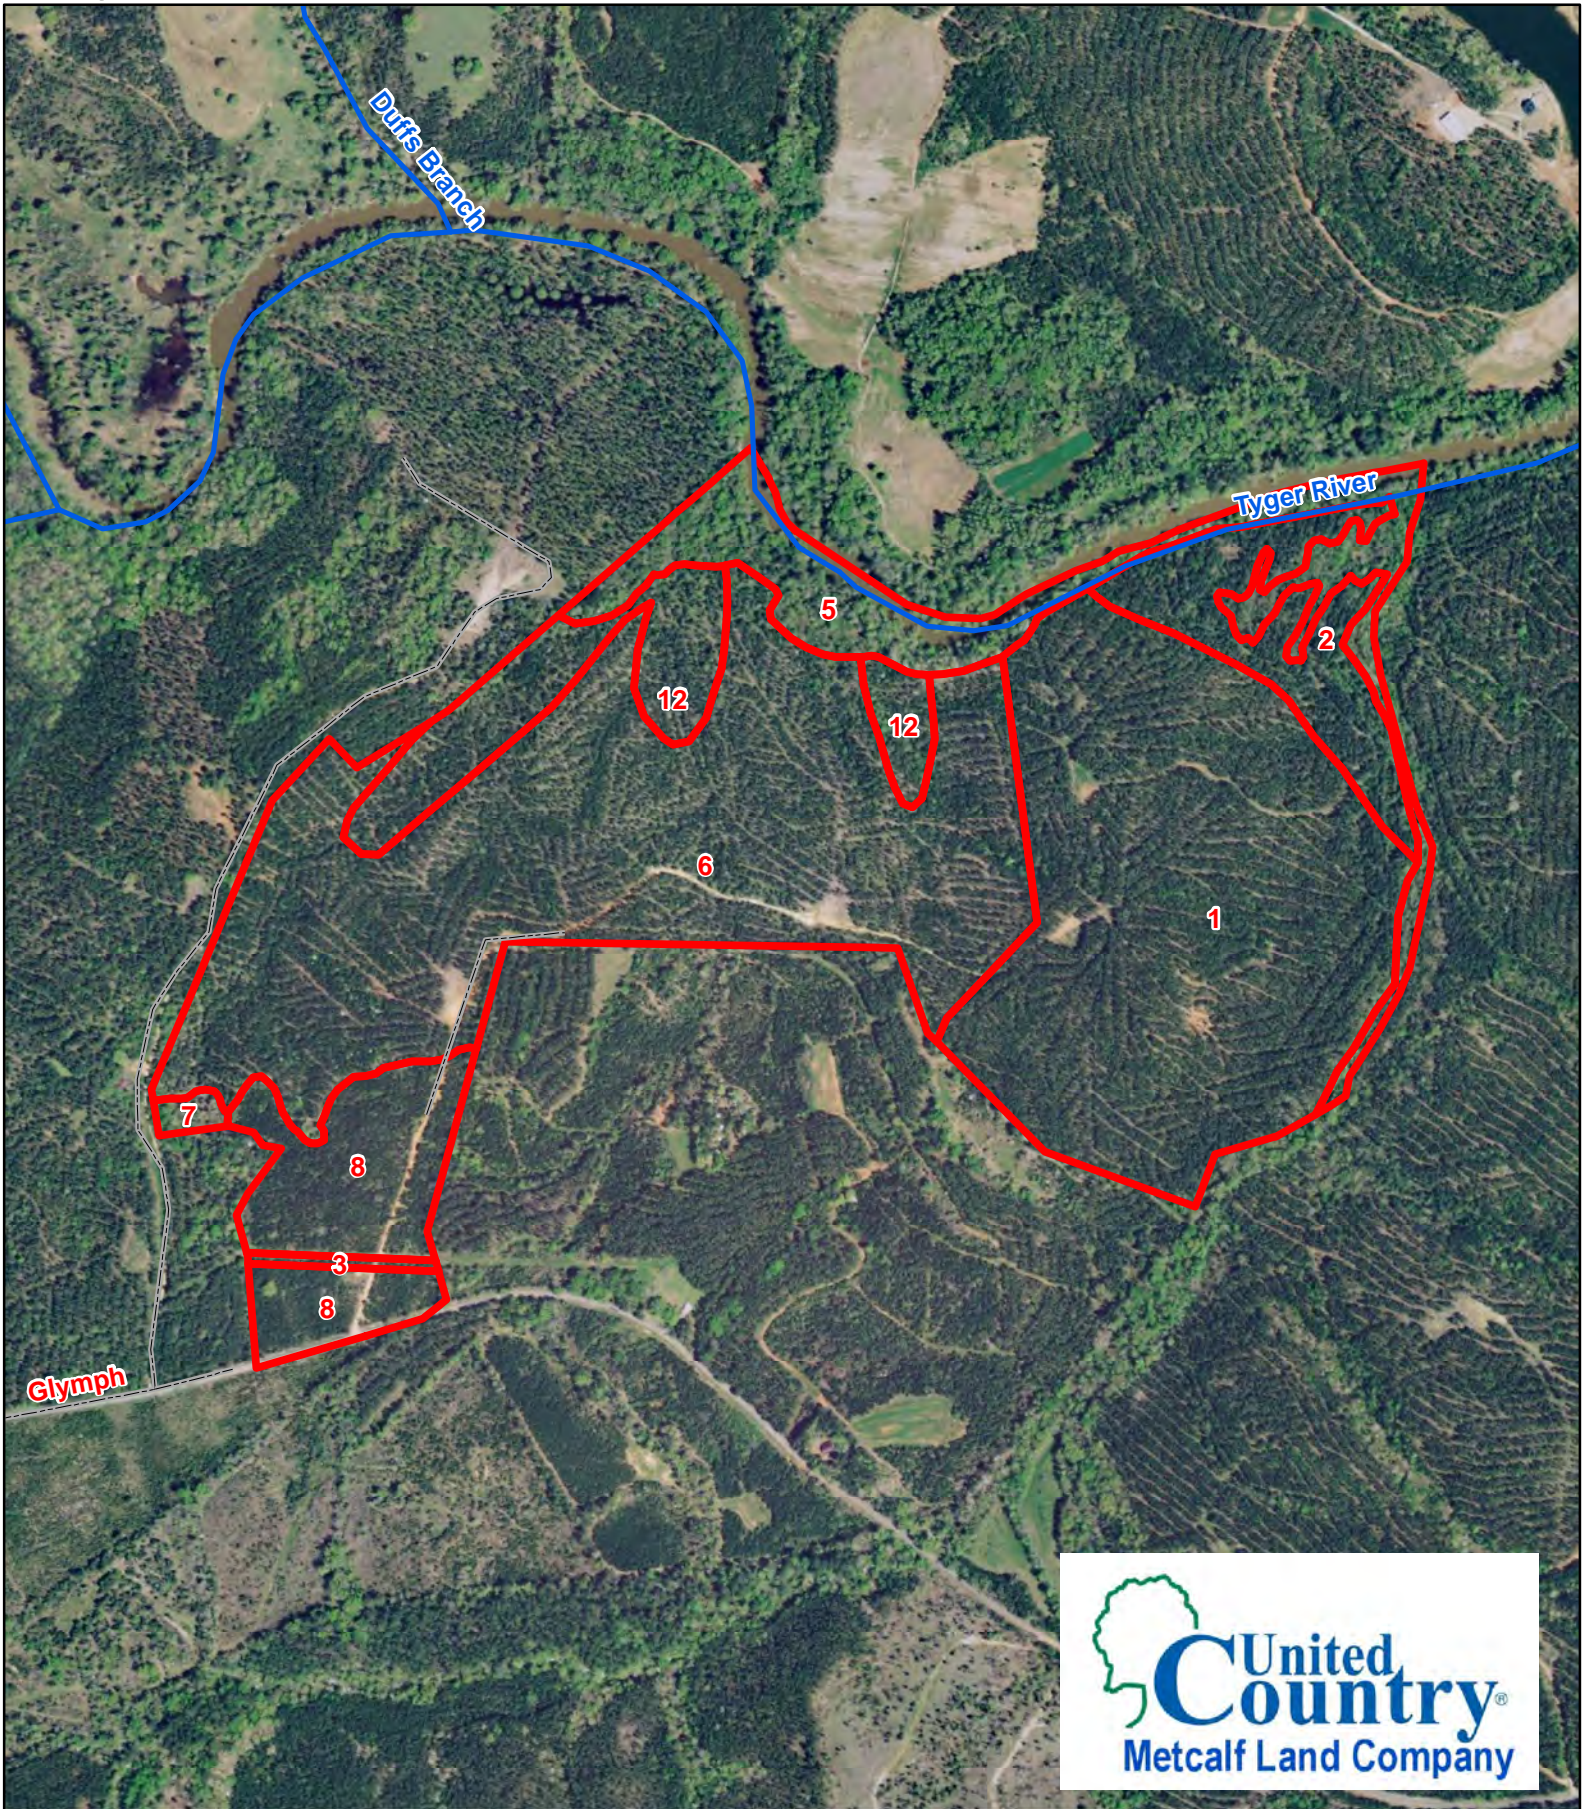

CK4441 238+/- ac.

1 inch = 800 feet

The information provided on this map is believed to be accurate and is based on information available at this time, however, this information is in no way guaranteed.