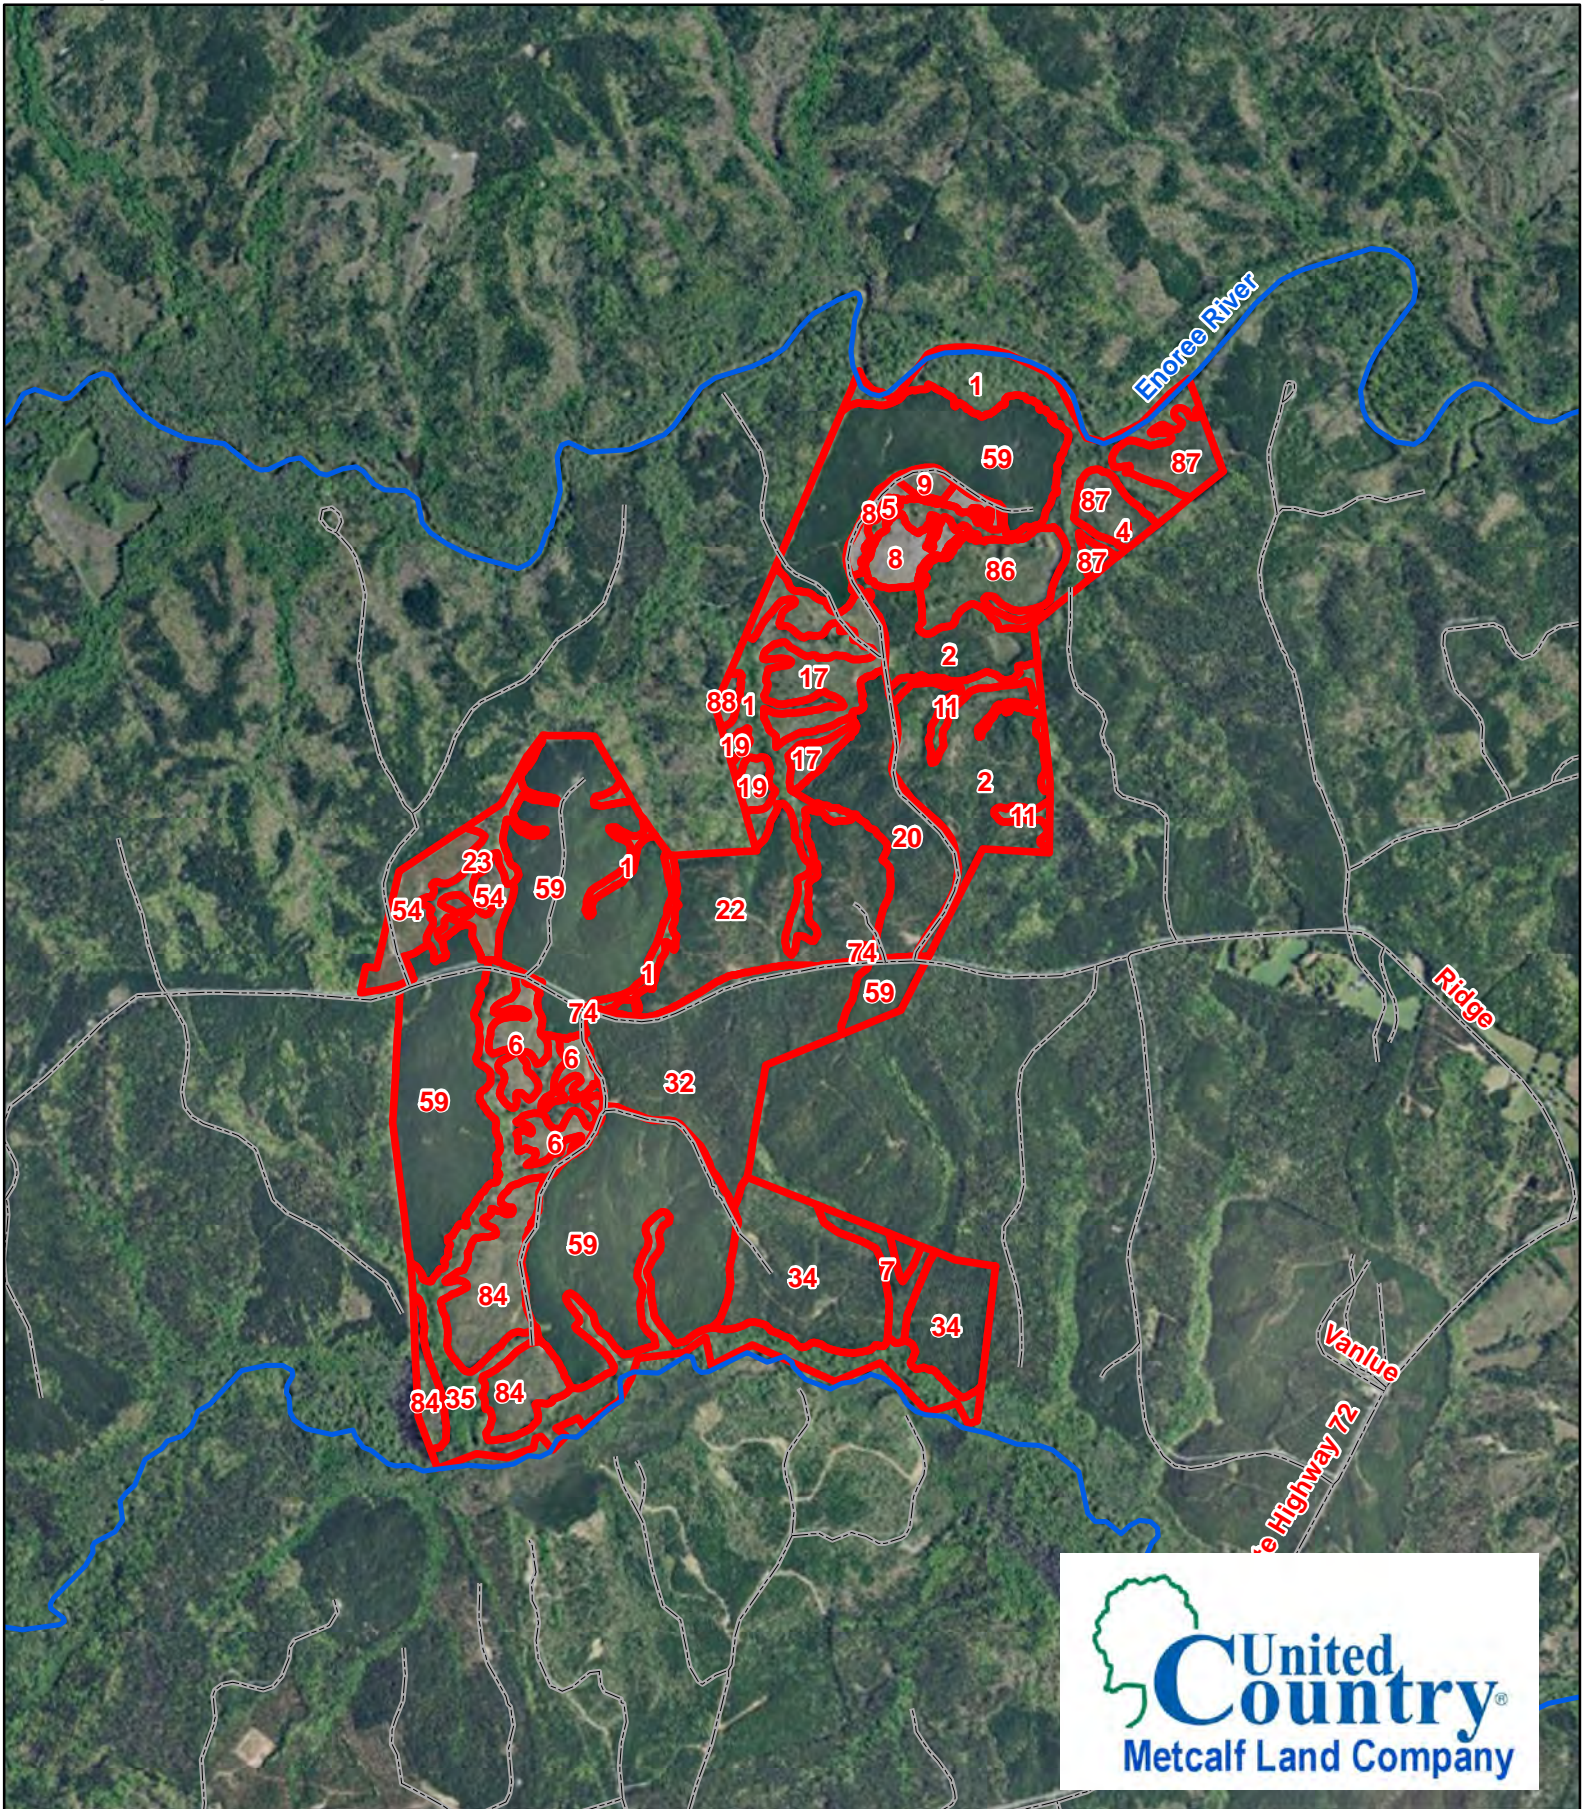

LB3003 1704+/- ac.

1 inch = 2,500 feet

The information provided on this map is believed to be accurate and is based on information available at this time, however, this information is in no way guaranteed.