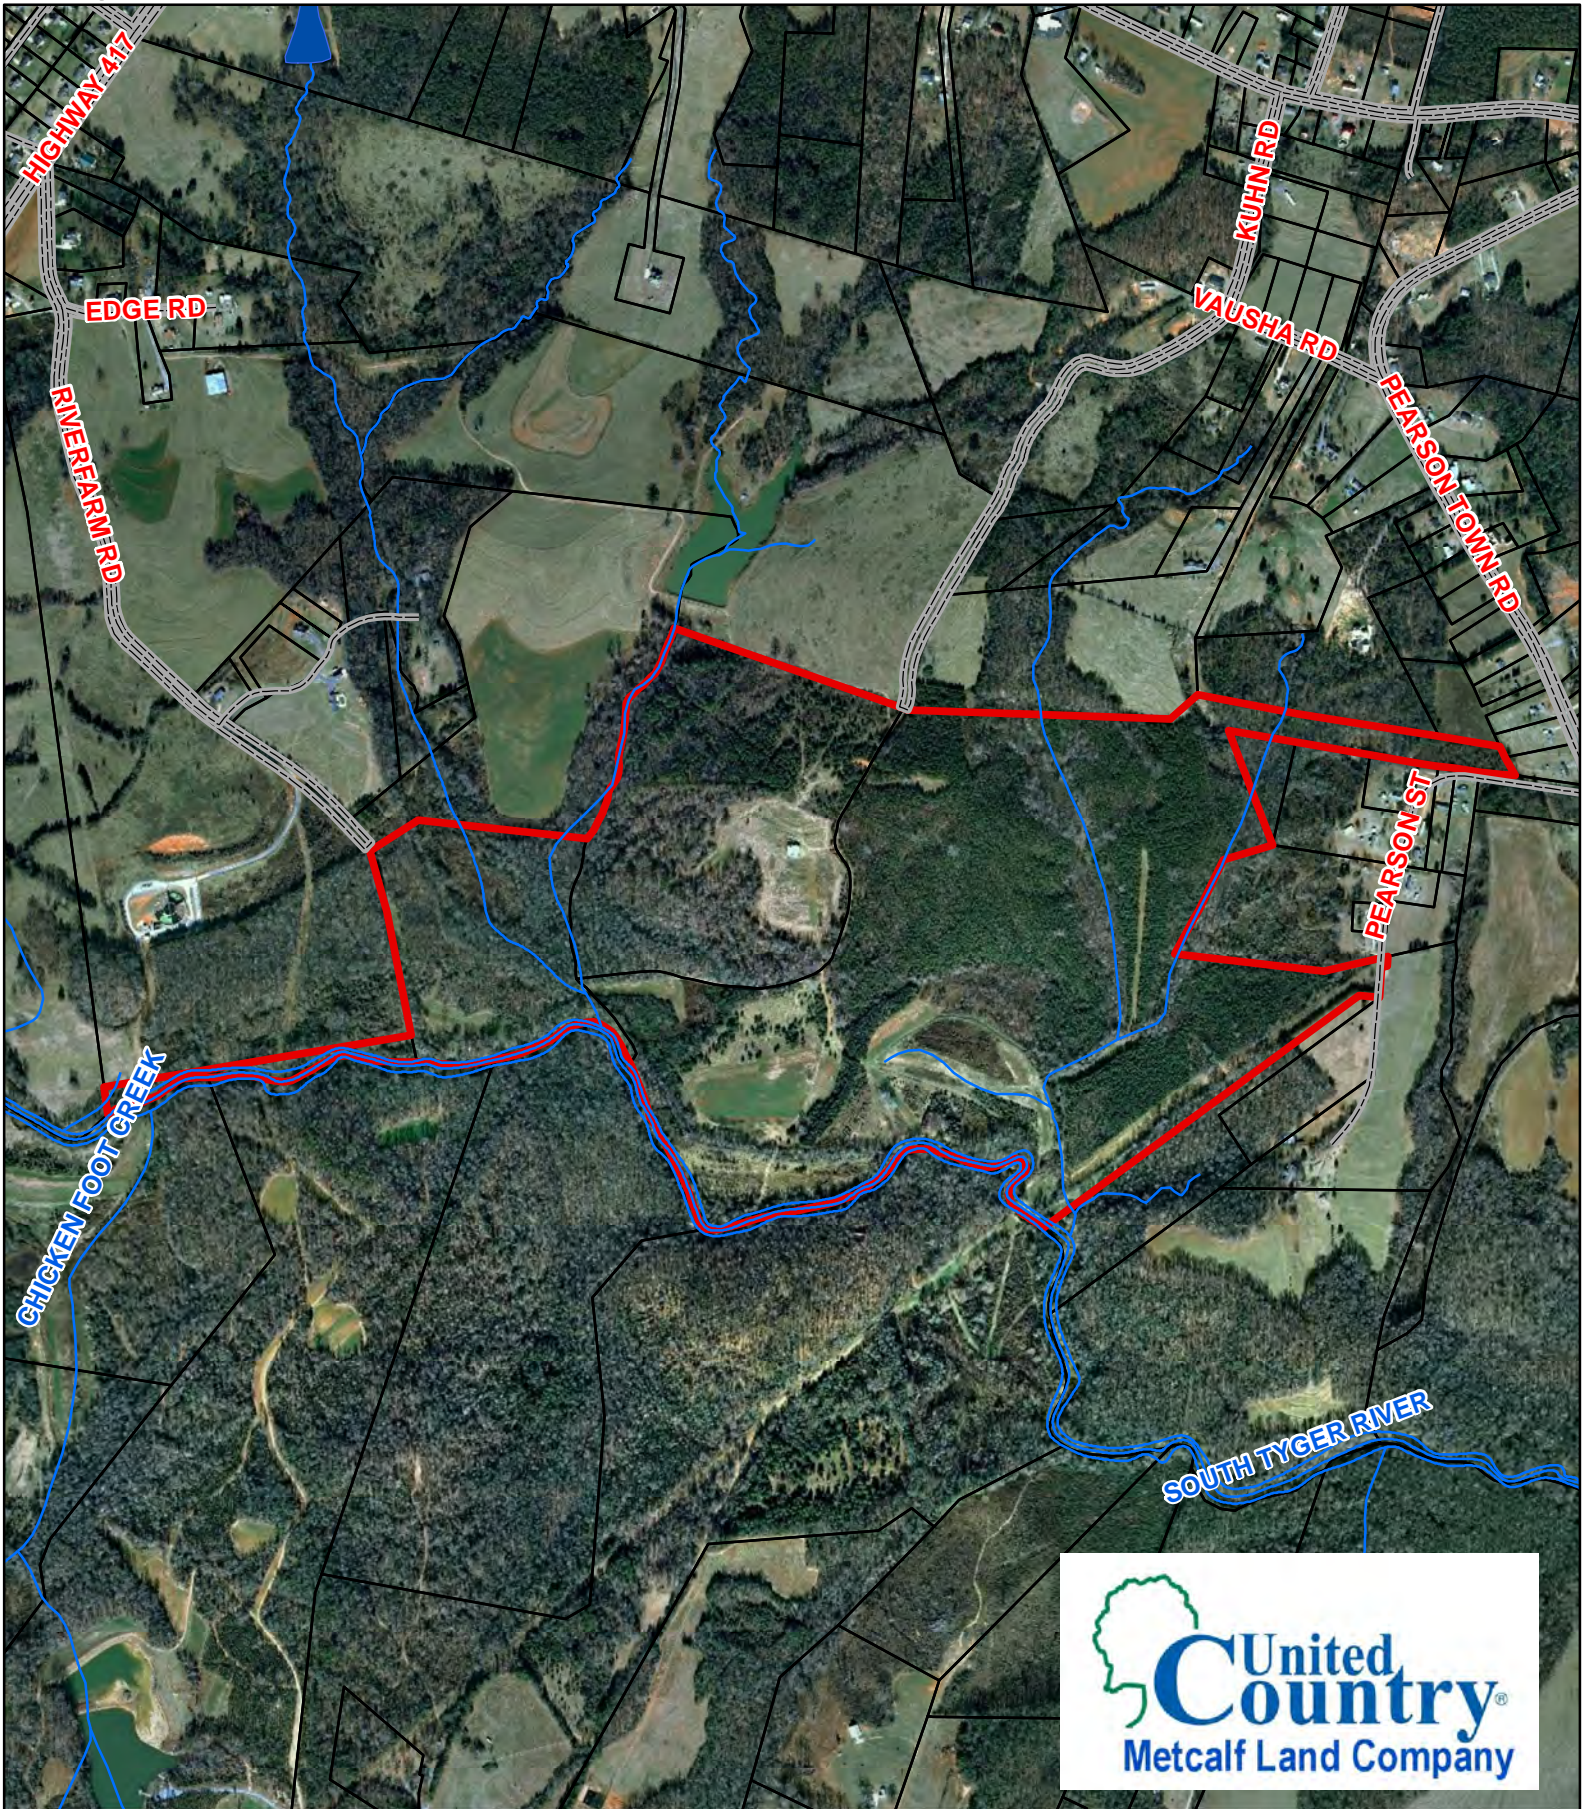

Keller 229 +/- ac.

1 inch = 1,000 feet

The information provided on this map is believed to be accurate and is based on information available at this time, however, this information is in no way guaranteed.