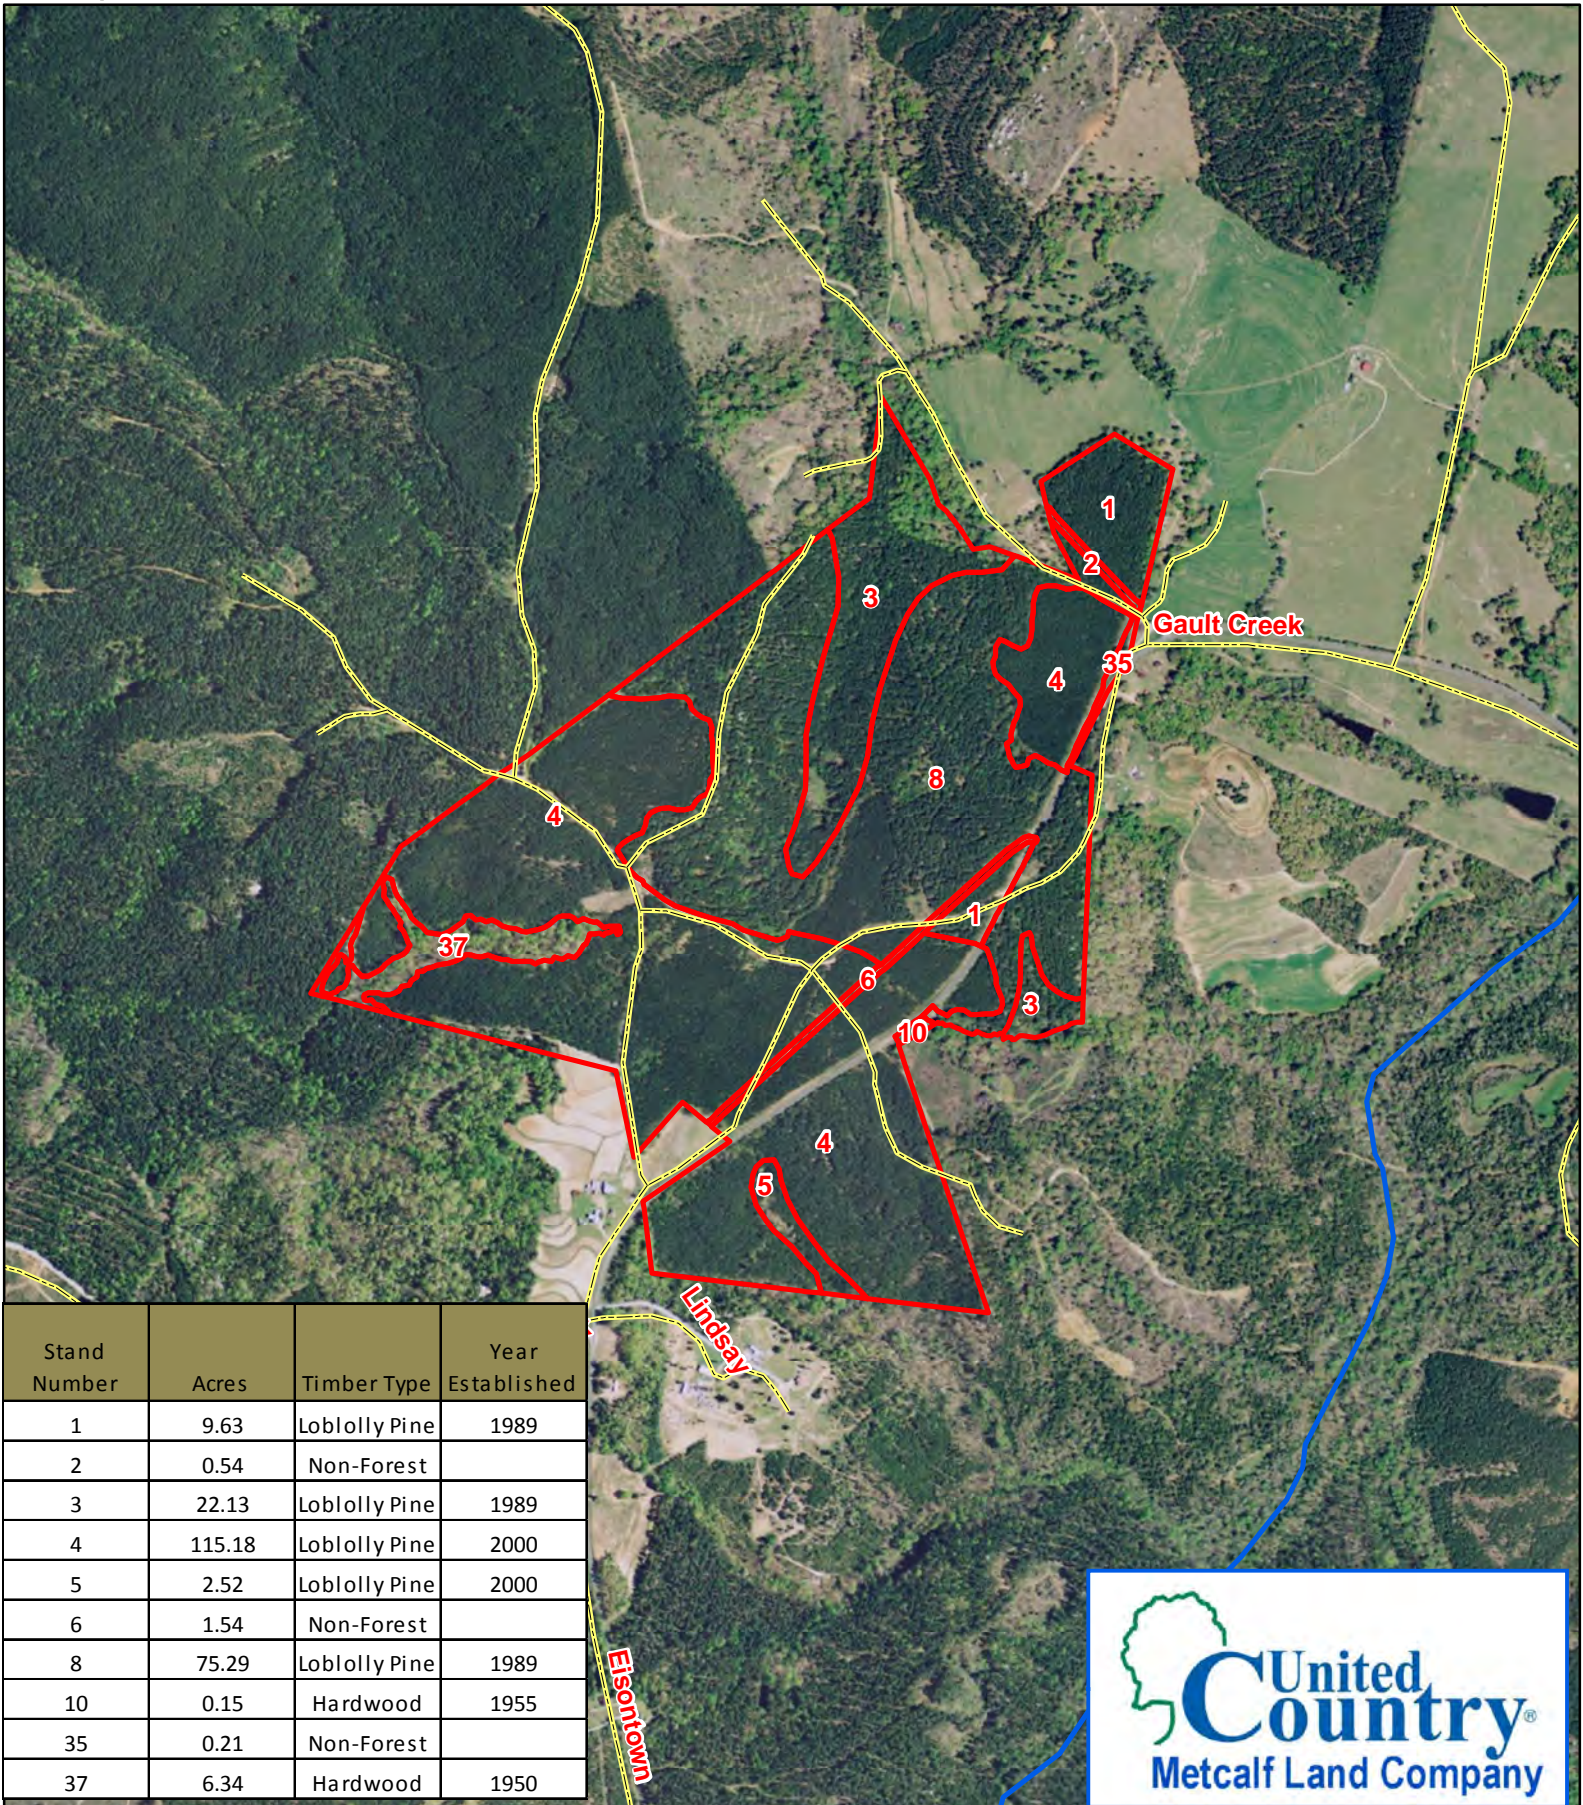

CK4431 239+/- ac.

1 inch = 1,000 feet

The information provided on this map is believed to be accurate and is based on information available at this time, however, this information is in no way guaranteed.