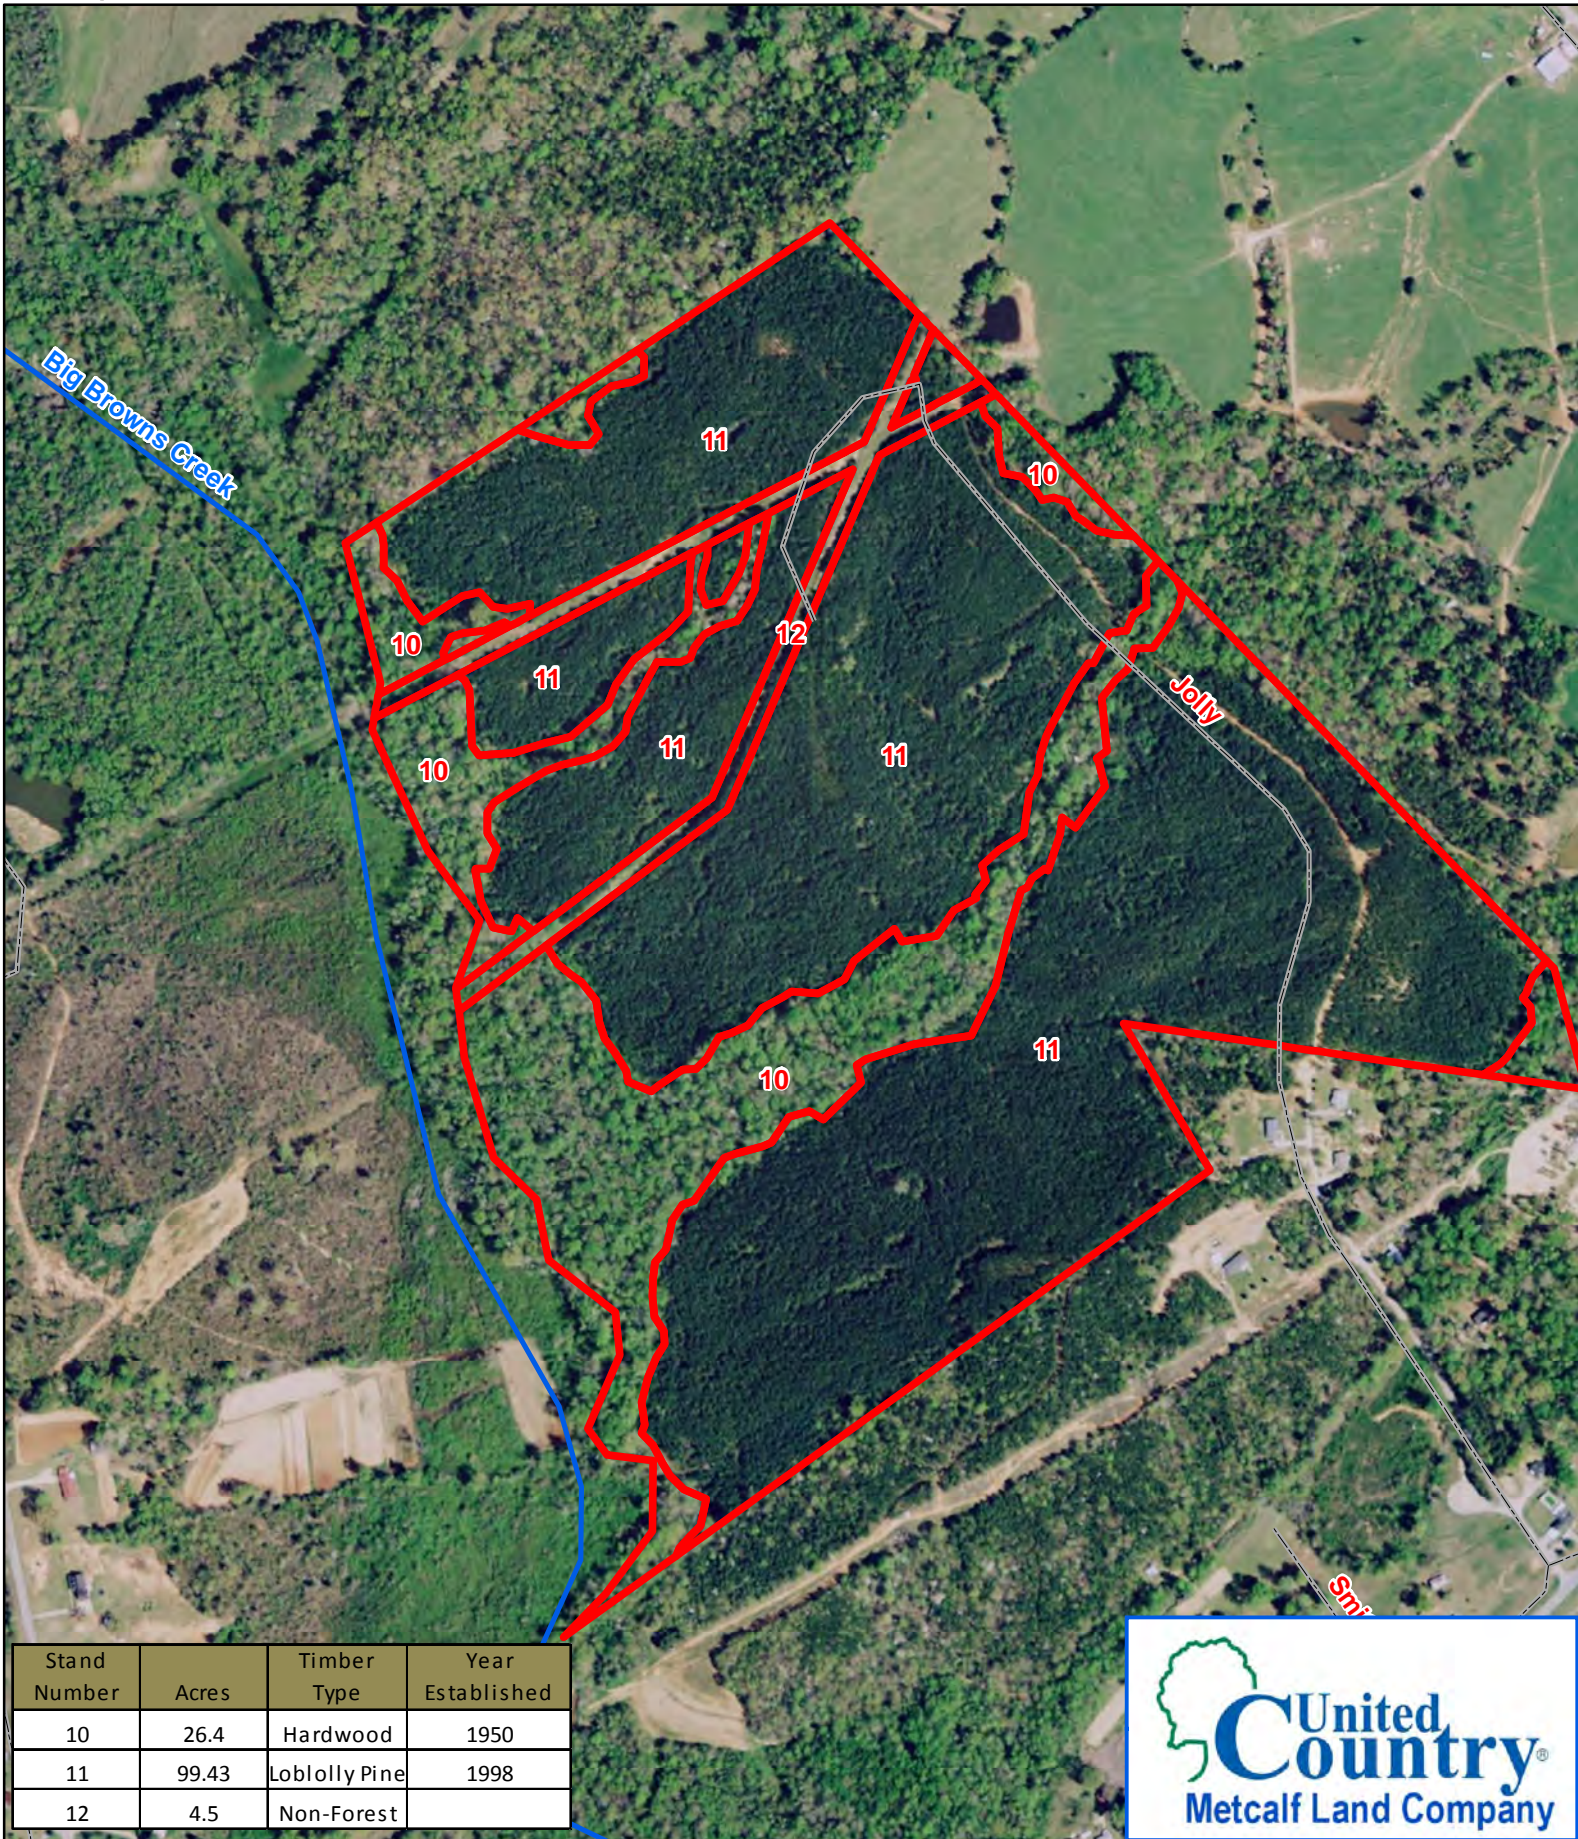

CK4425 130+/- ac.

1 inch = 500 feet

All information presented is from sources deemed reliable, but no warranty or representation is made as to the accuracy thereof and is submitted subject to errors, omissions, or other conditions, without notice. Users of this information do so at their own risk and agree that no liability of any kind will be imposed on the seller or agents working on their behalf.