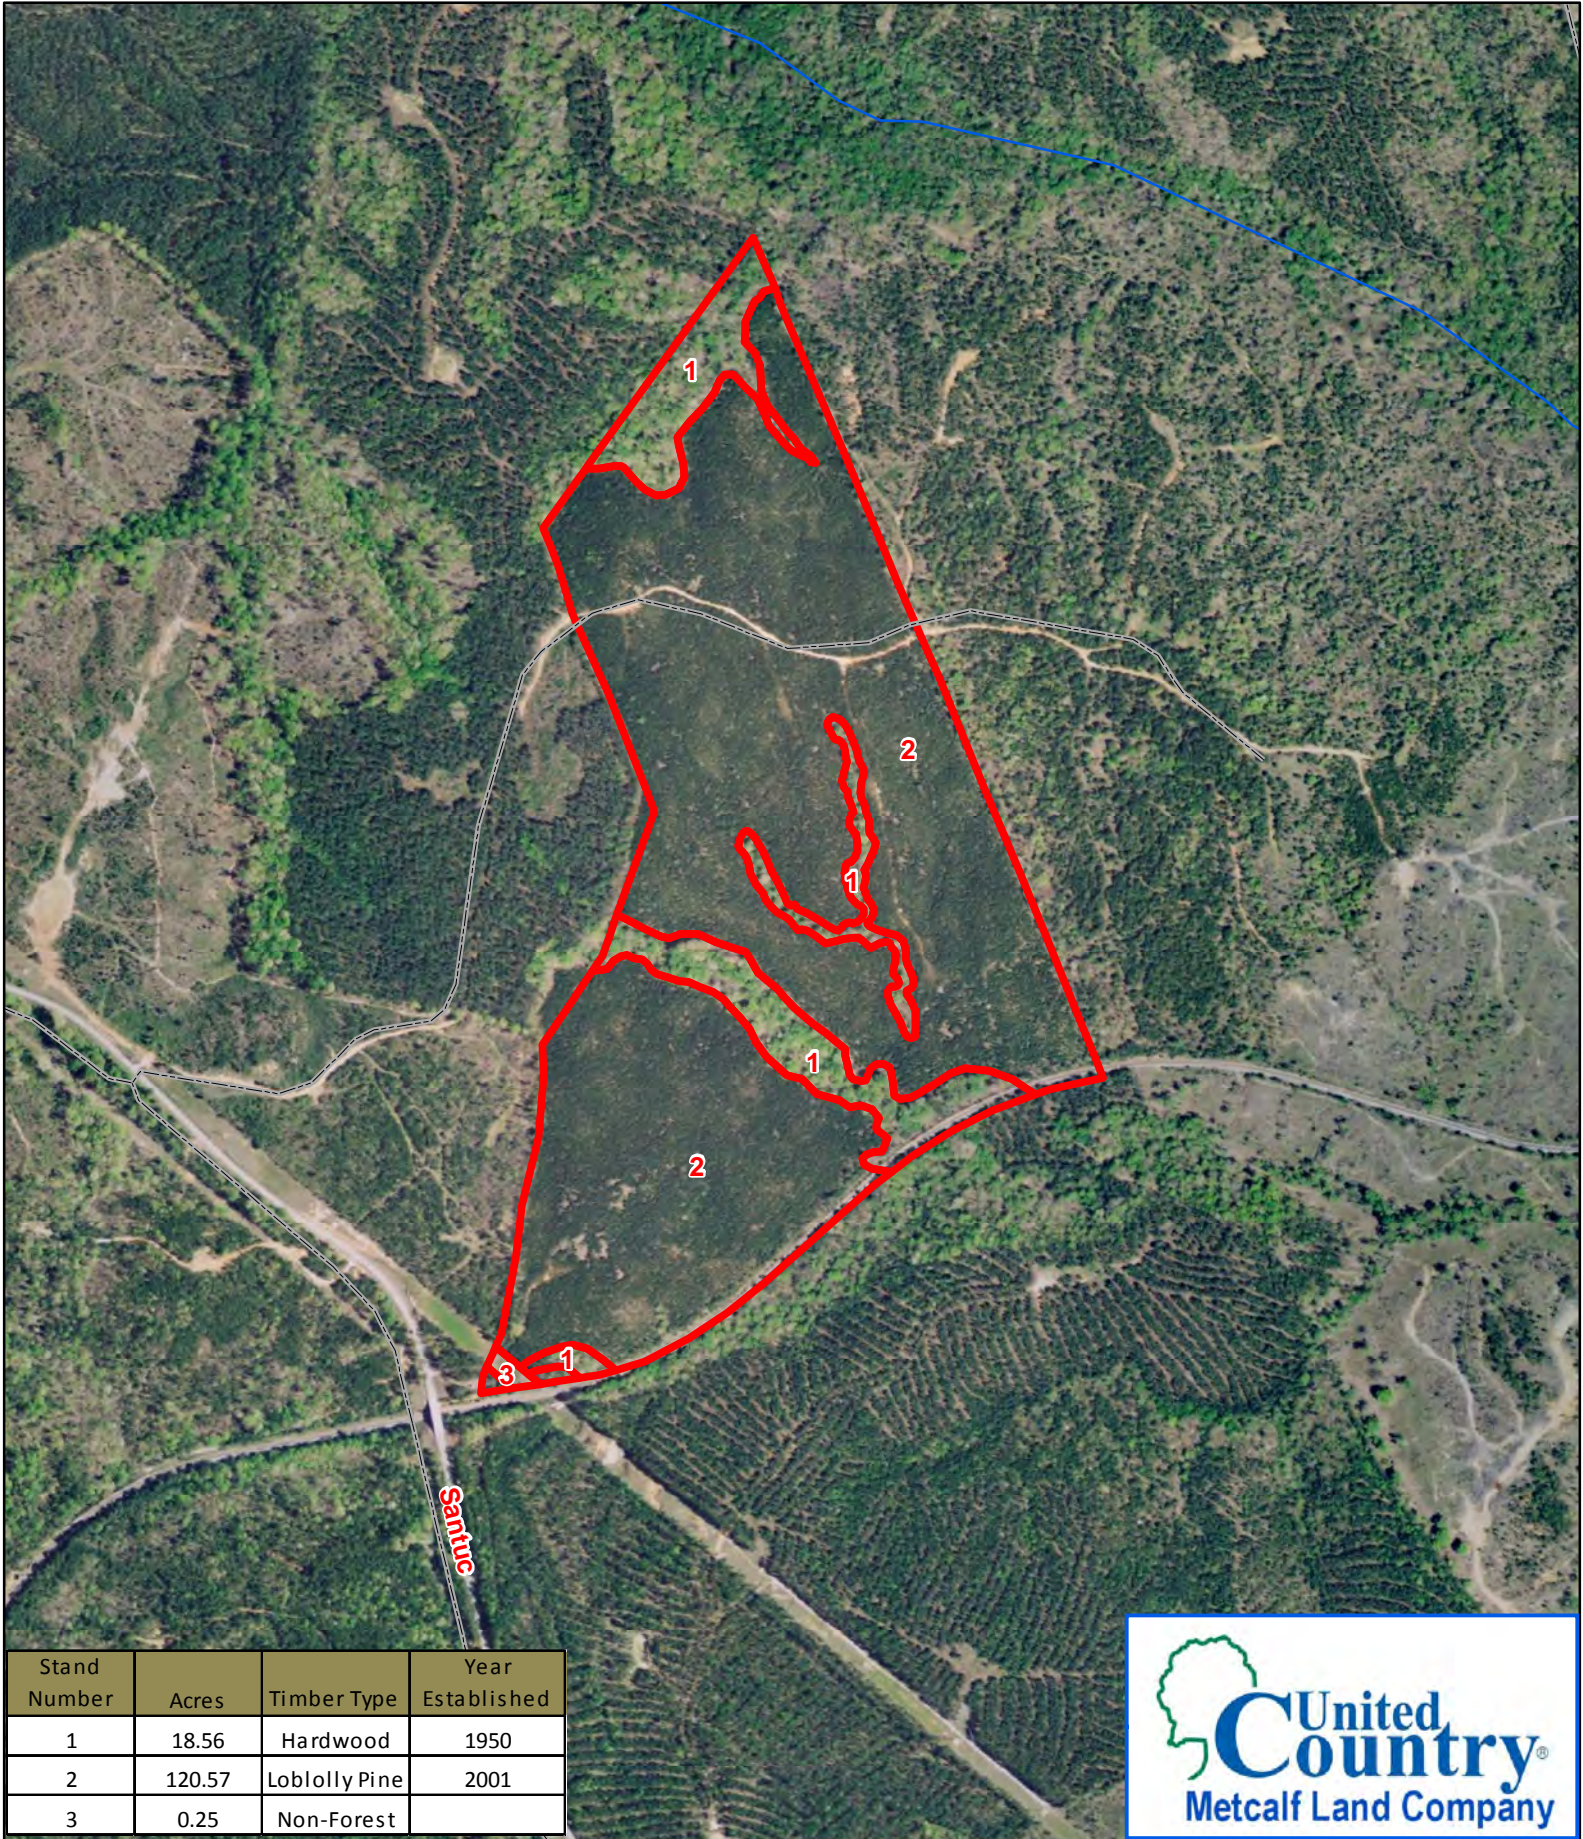

CK4432 143+/- ac.

1 inch = 800 feet

Stand Number	Acres	Timber Type	Year Established
1	18.56	Hardwood	1950
2	120.57	Loblolly Pine	2001
3	0.25	Non-Forest	

All information presented is from sources deemed reliable, but no warranty or representation is made as to the accuracy thereof and is submitted subject to errors, omissions, or other conditions, without notice. Users of this information do so at their own risk and agree that no liability of any kind will be imposed on the seller or agents working on their behalf.