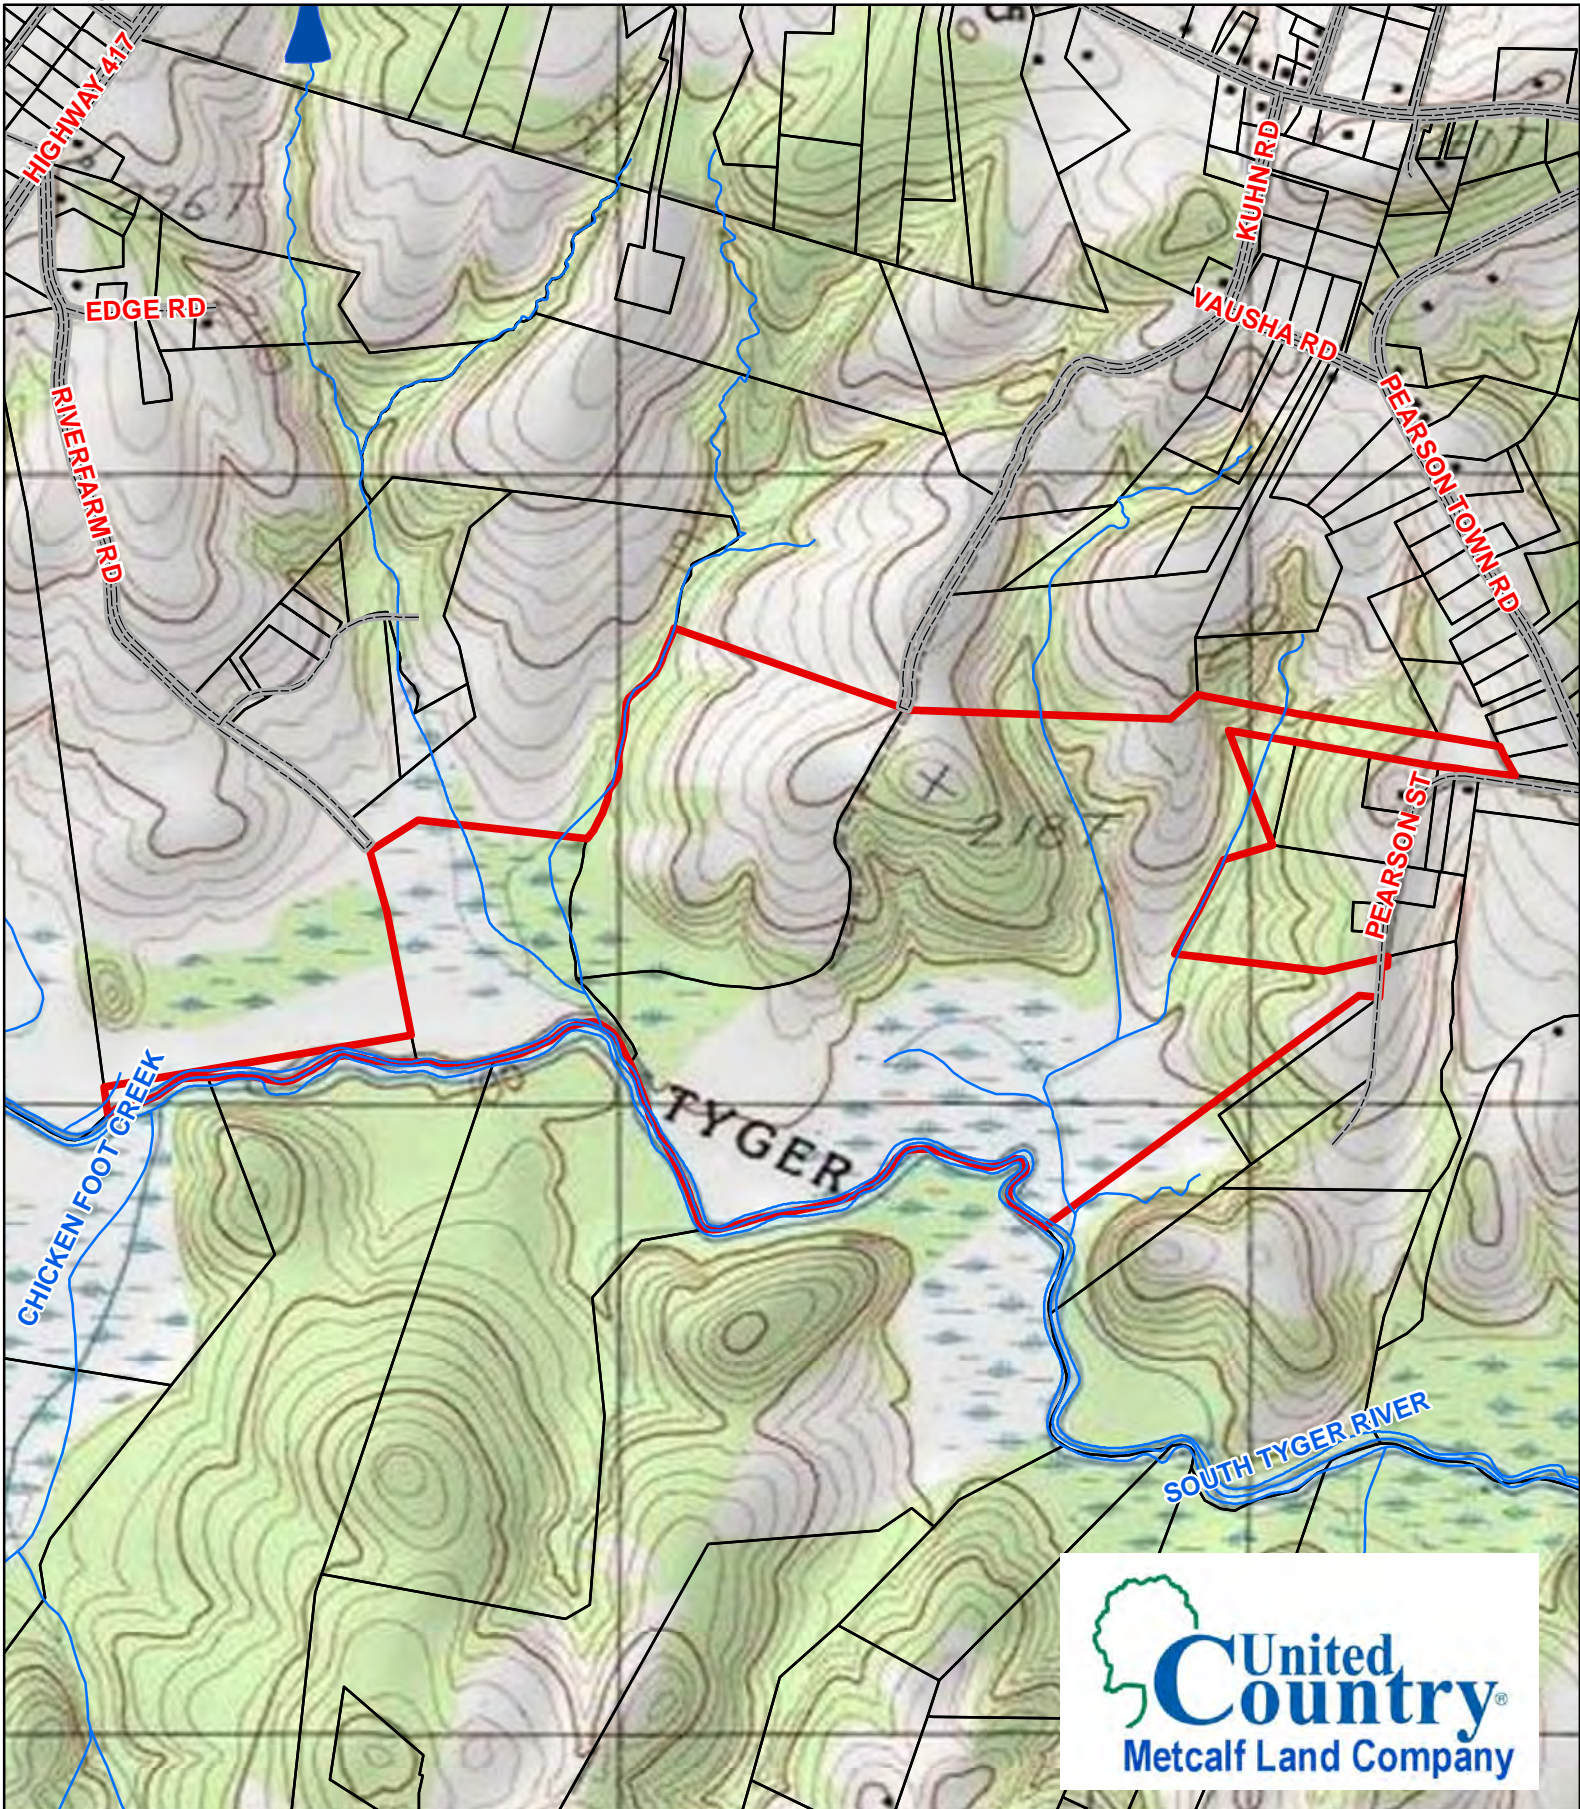

Keller 229 +/- ac.

1 inch = 1,000 feet

The information provided on this map is believed to be accurate and is based on information available at this time, however, this information is in no way guaranteed.