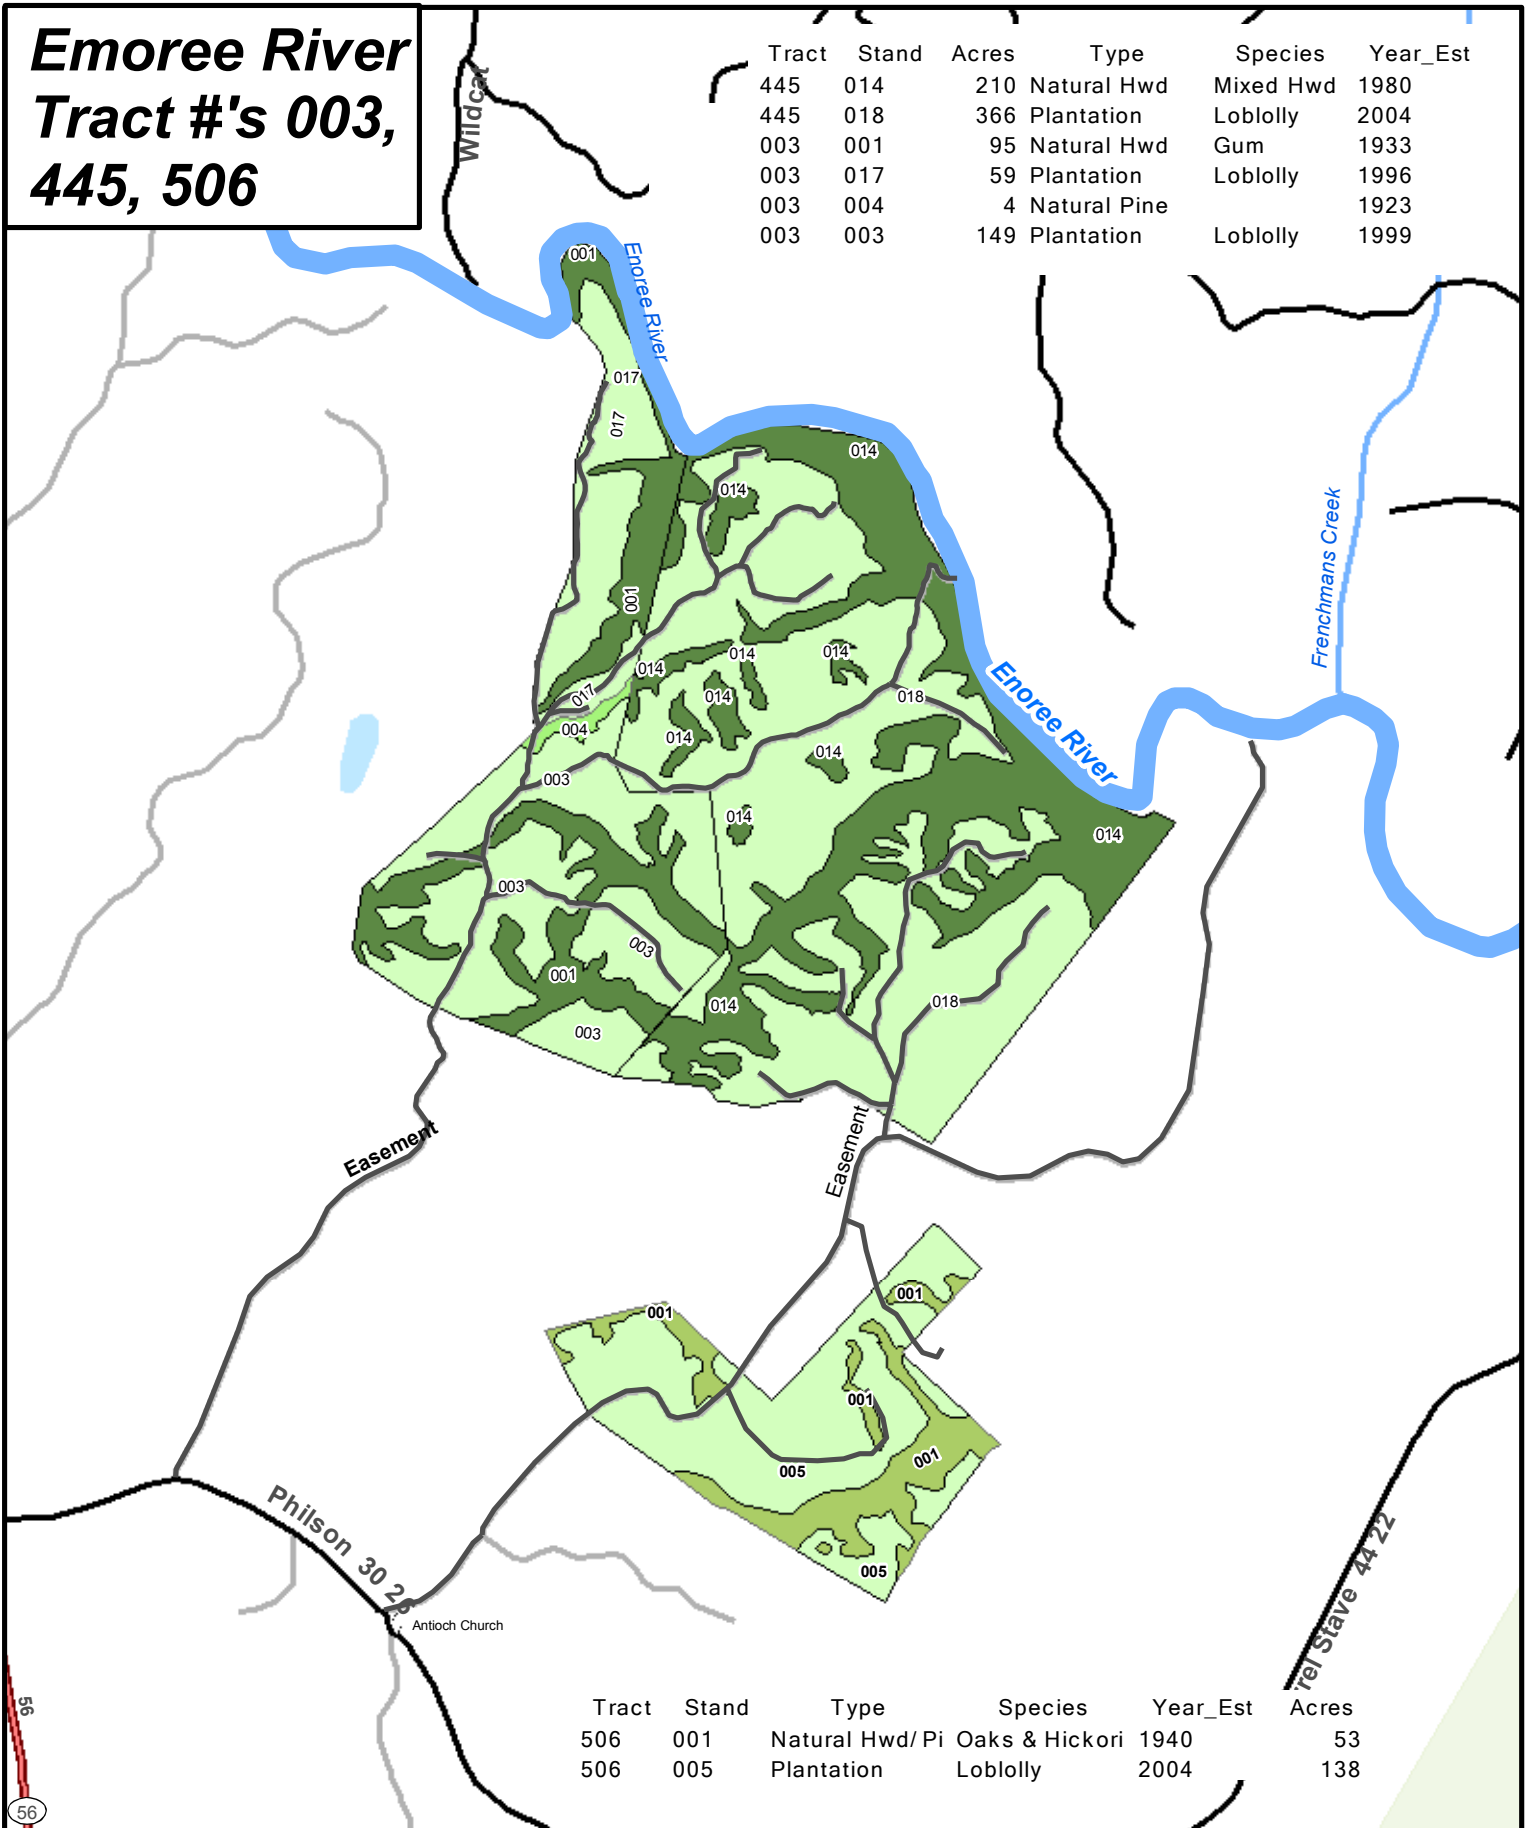

Emoree River Tract #'s 003, 445, 506

Tract	Stand	Acres	Type	Species	Year_Est
445	014	210	Natural Hwd	Mixed Hwd	1980
445	018	366	Plantation	Loblolly	2004
003	001	95	Natural Hwd	Gum	1933
003	017	59	Plantation	Loblolly	1996
003	004	4	Natural Pine	Loblolly	1923
003	003	149	Plantation	Loblolly	1999

Tract	Stand	Type	Species	Year_Est	Acres
506	001	Natural Hwd/ Pi	Oaks & Hickori	1940	53
506	005	Plantation	Loblolly	2004	138

Timber Type Map

GIS Mapping By: **DANIEL** Geographic Solutions
912-657-3678
danielgeographic@hotmail.com

Cut Over	Natural Pine
Natural Hwd	Non-Forest
Natural Hwd/Pine	Plantation

Daniel Geographic Solutions
Assumes no Responsibility
For the Accuracy Contained Herein

1 inch equals 2,000 feet

0 1,000 2,000 Feet

Emoree River
Tract #'s 003, 445, 506
Laurens County, SC
Timberland Harvesters, Inc.
1-334-687-6000
1,076.44 Acres