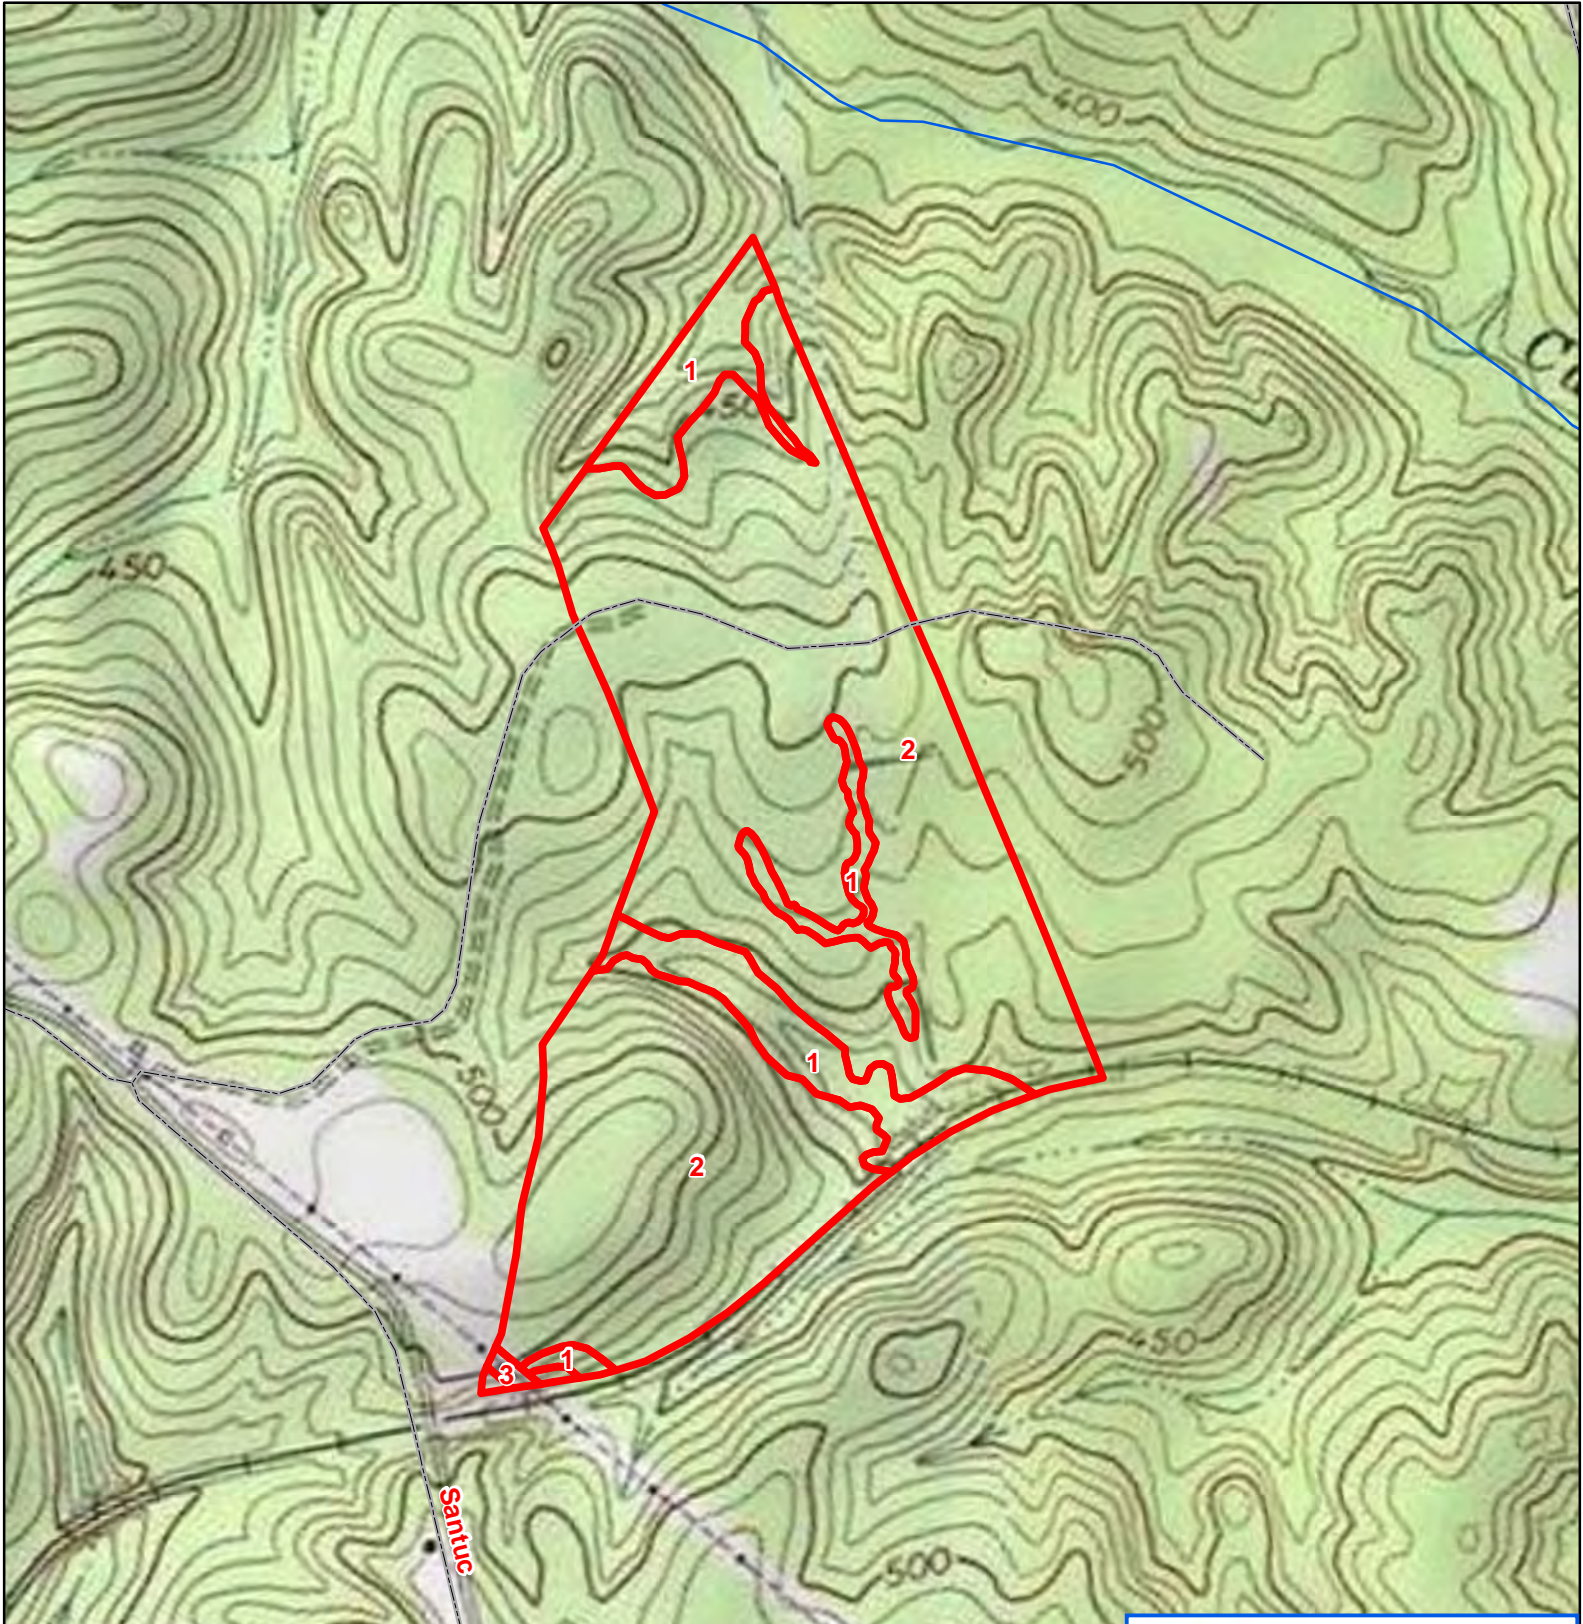

CK4432 143+/- ac.

1 inch = 800 feet

Stand Number	Acres	Timber Type	Year Established
1	18.56	Hardwood	1950
2	120.57	Loblolly Pine	2001
3	0.25	Non-Forest	

All information presented is from sources deemed reliable, but no warranty or representation is made as to the accuracy thereof and is submitted subject to errors, omissions, or other conditions, without notice. Users of this information do so at their own risk and agree that no liability of any kind will be imposed on the seller or agents working on their behalf.