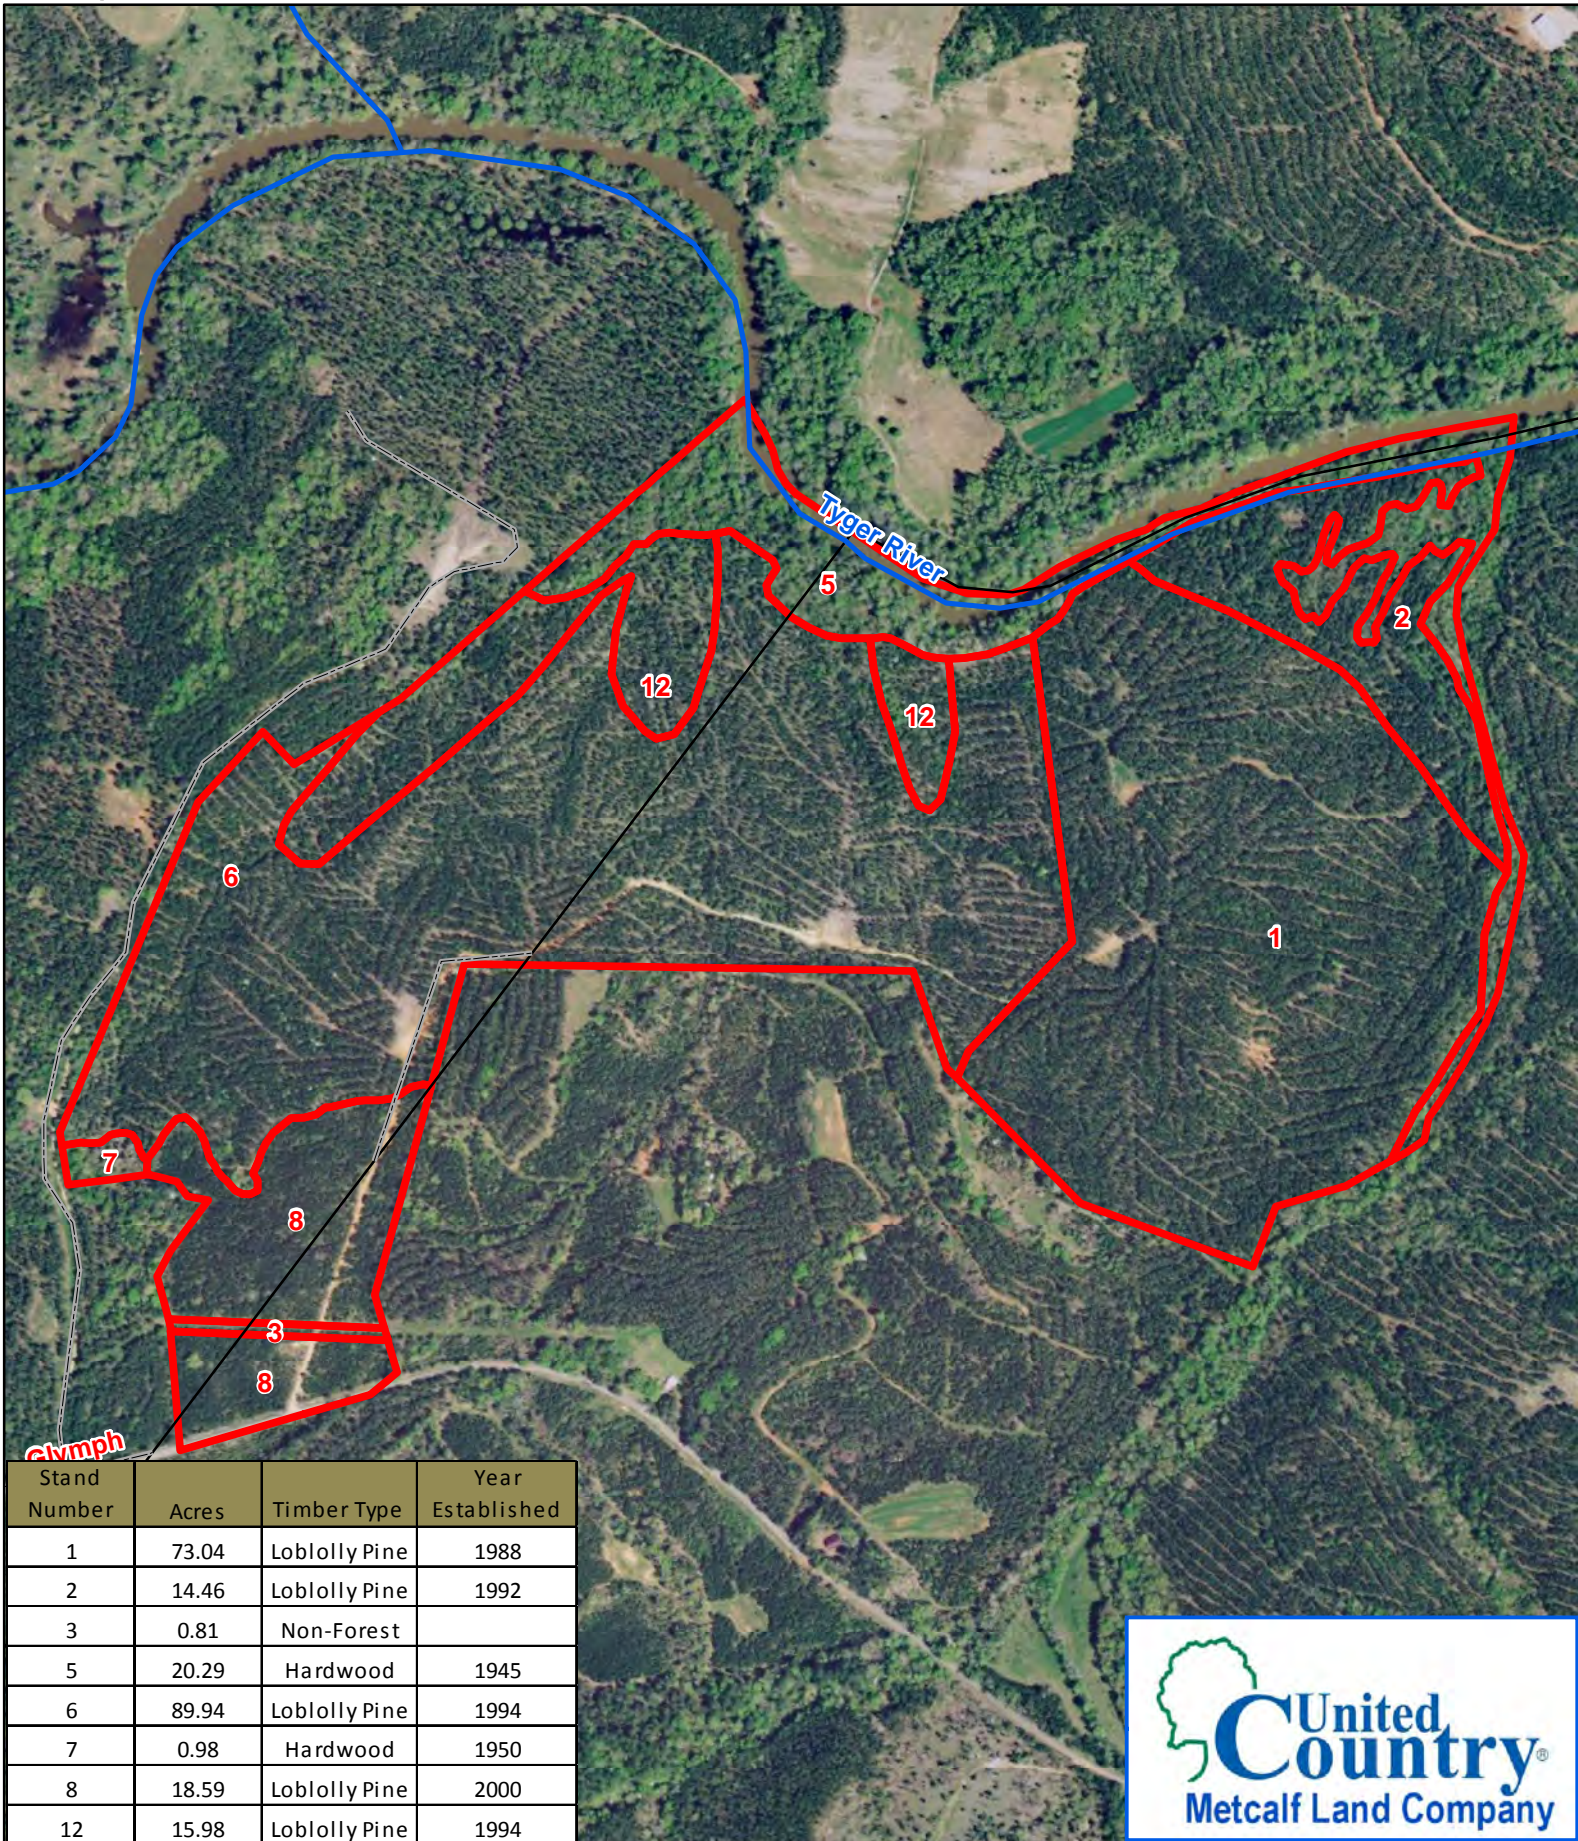

CK4441 238+/- ac.

1 inch = 700 feet

Stand Number	Acres	Timber Type	Year Established
1	73.04	Loblolly Pine	1988
2	14.46	Loblolly Pine	1992
3	0.81	Non-Forest	
5	20.29	Hardwood	1945
6	89.94	Loblolly Pine	1994
7	0.98	Hardwood	1950
8	18.59	Loblolly Pine	2000
12	15.98	Loblolly Pine	1994