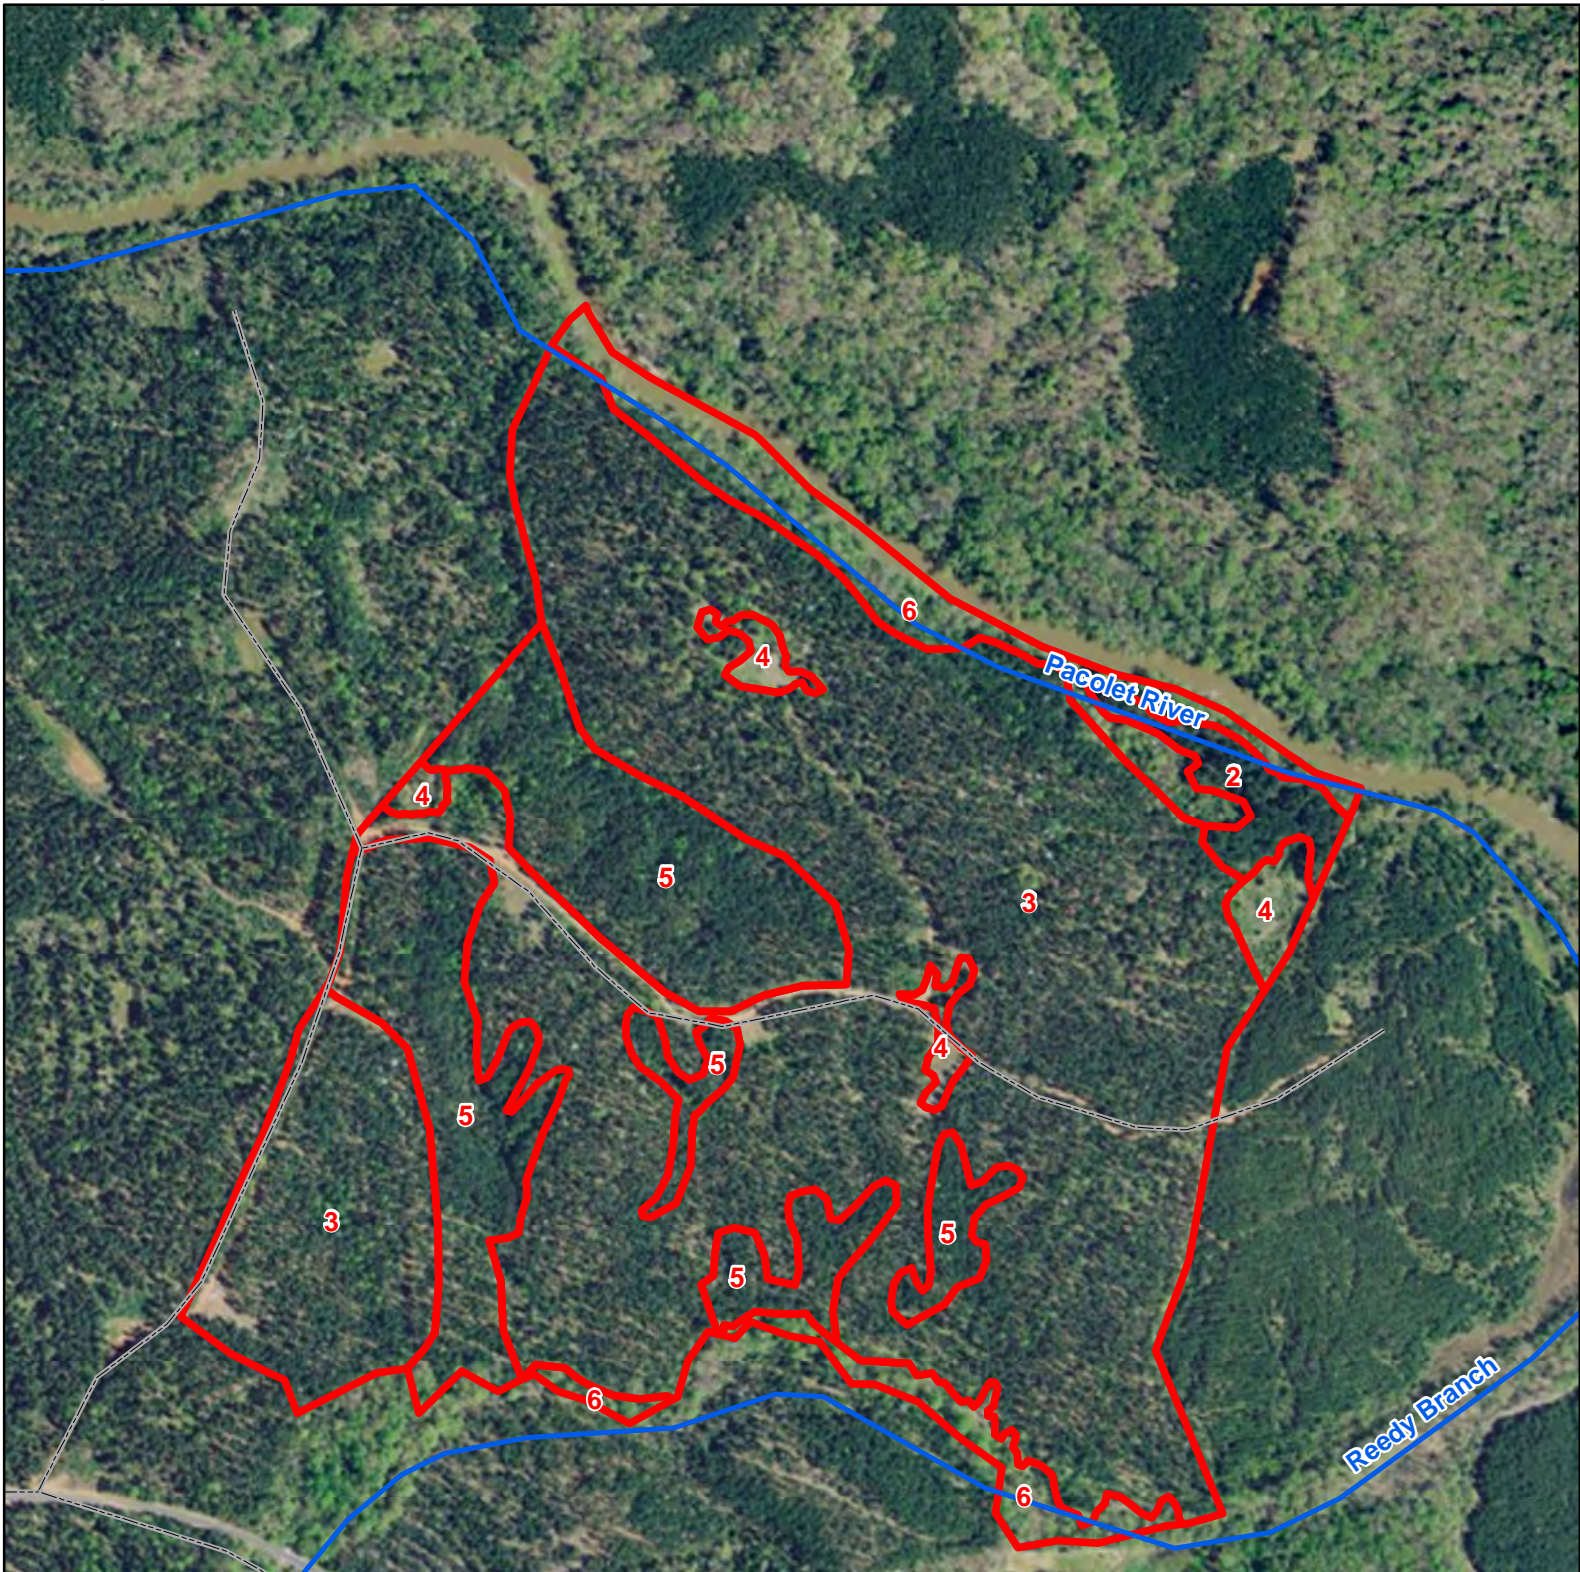

LB4403 178+/- ac.

1 inch = 600 feet

Stand Number	Acres	Timber Type	Year Established
2	3.29	Loblolly Pine	1986
3	122.86	Loblolly Pine	1985
4	3.96	Non-Forest	
5	34.38	Loblolly Pine	1985
6	9.75	Mixed	1960

All information presented is from sources deemed reliable, but no warranty or representation is made as to the accuracy thereof and is submitted subject to errors, omissions, or other conditions, without notice. Users of this information do so at their own risk and agree that no liability of any kind will be imposed on the seller or agents working on their behalf.