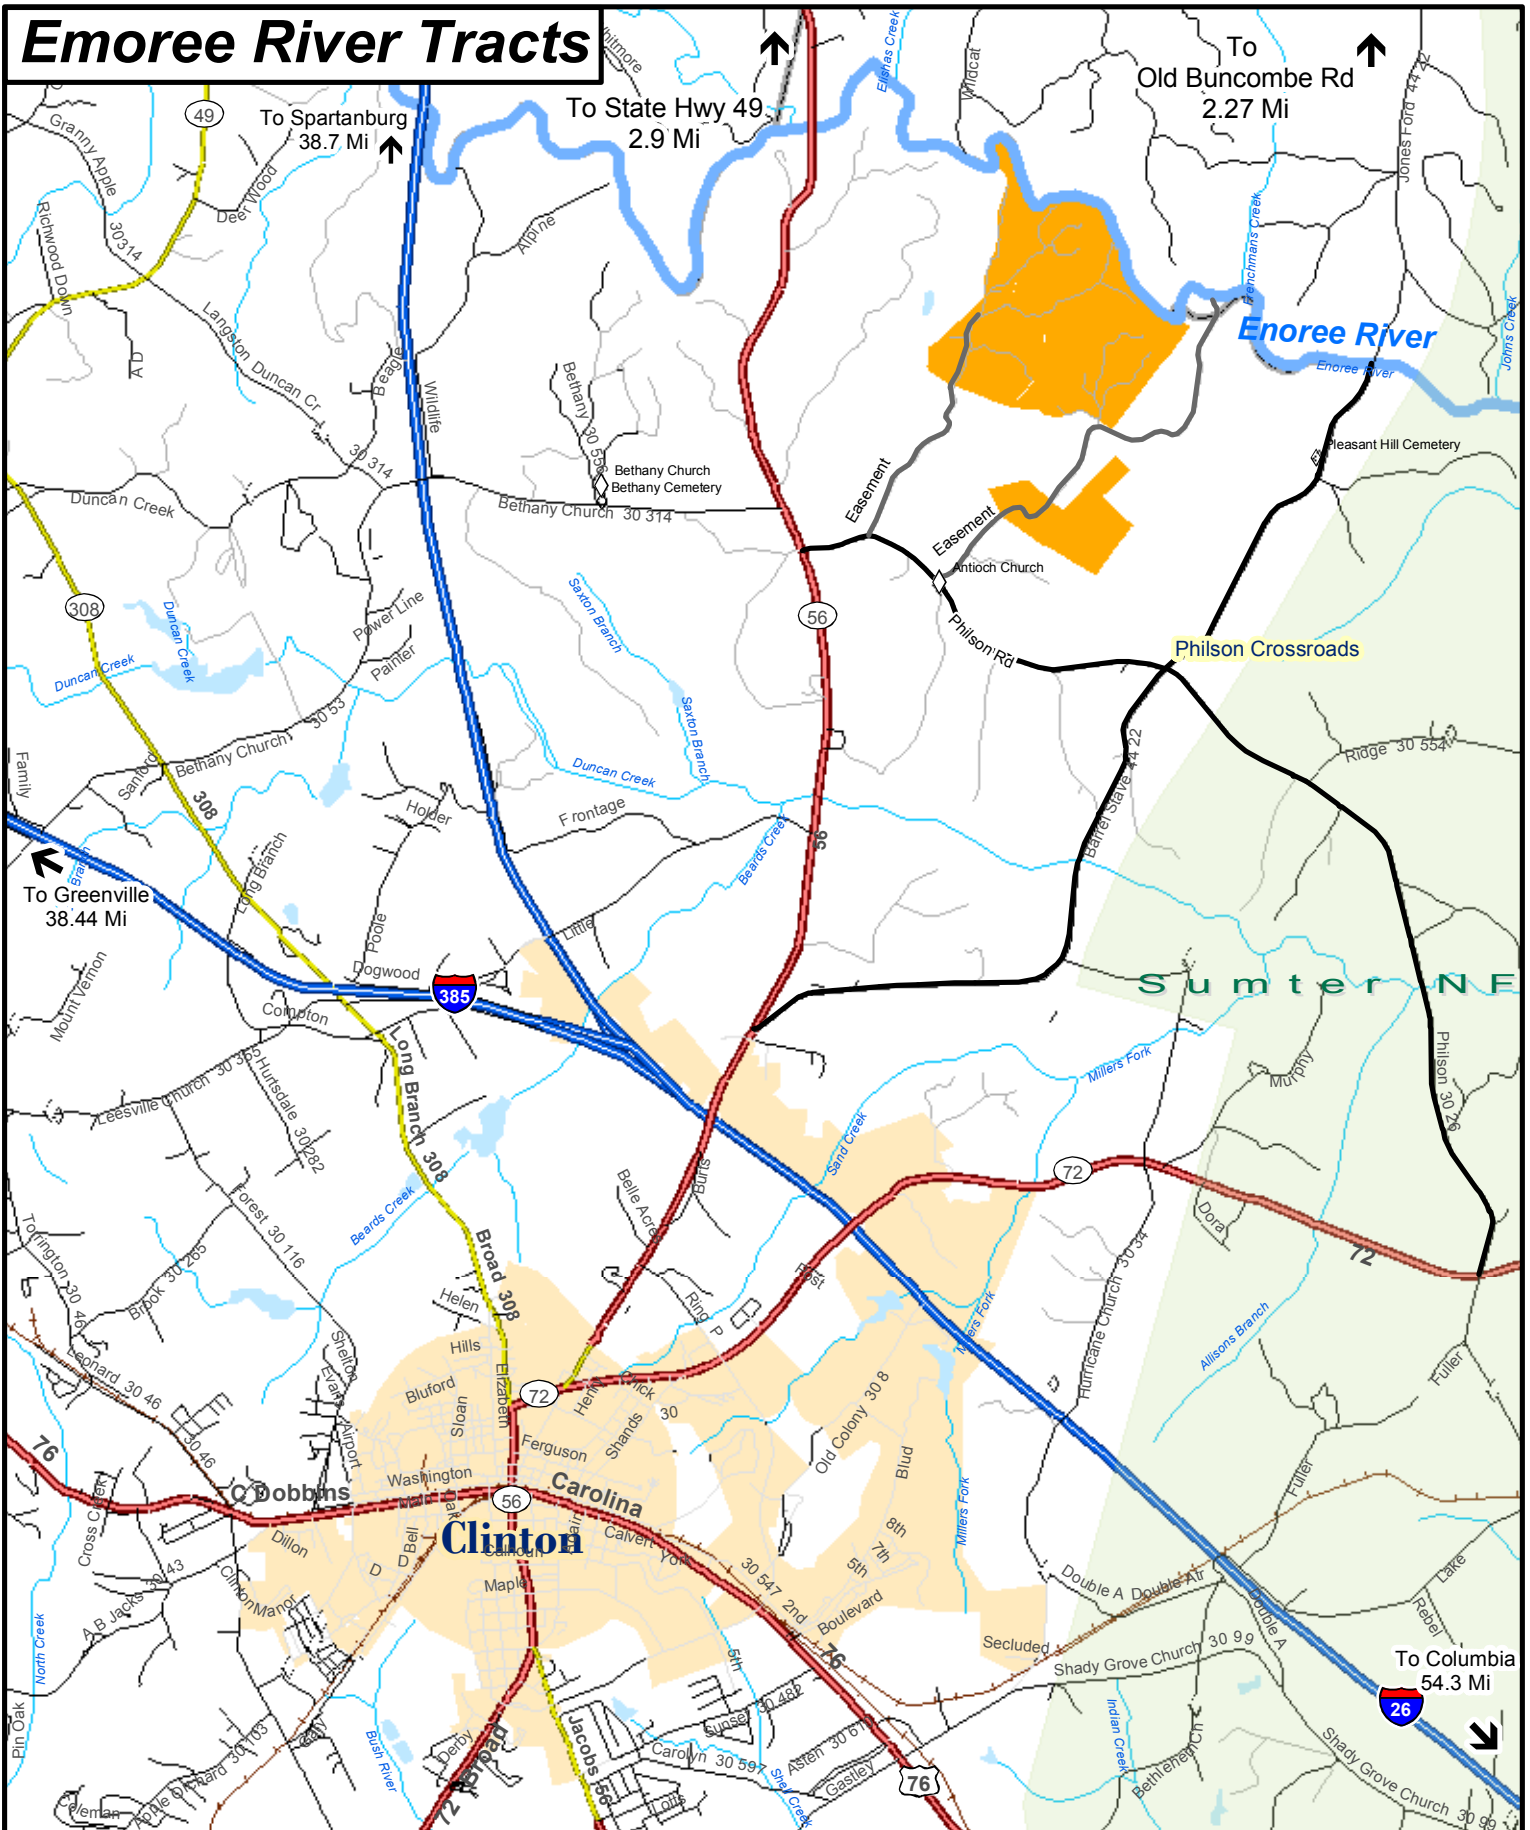

Emoree River Tracts

Tract Location Map

GIS Mapping By: **DANIEL Geographic Solutions**
 912-657-3678
 danielgeographic@hotmail.com

◇ Church	◇ Cemetery
■ Park	■ Sale Tract

Daniel Geographic Solutions
Assumes no Responsibility
For the Accuracy Contained Herein

0.5 Miles

Emoree River Tracts
 #'s 003, 445, 506
 Laurens County, SC
 Timberland Harvesters, LLC
 1-334-687-6000
1076.44 Acres