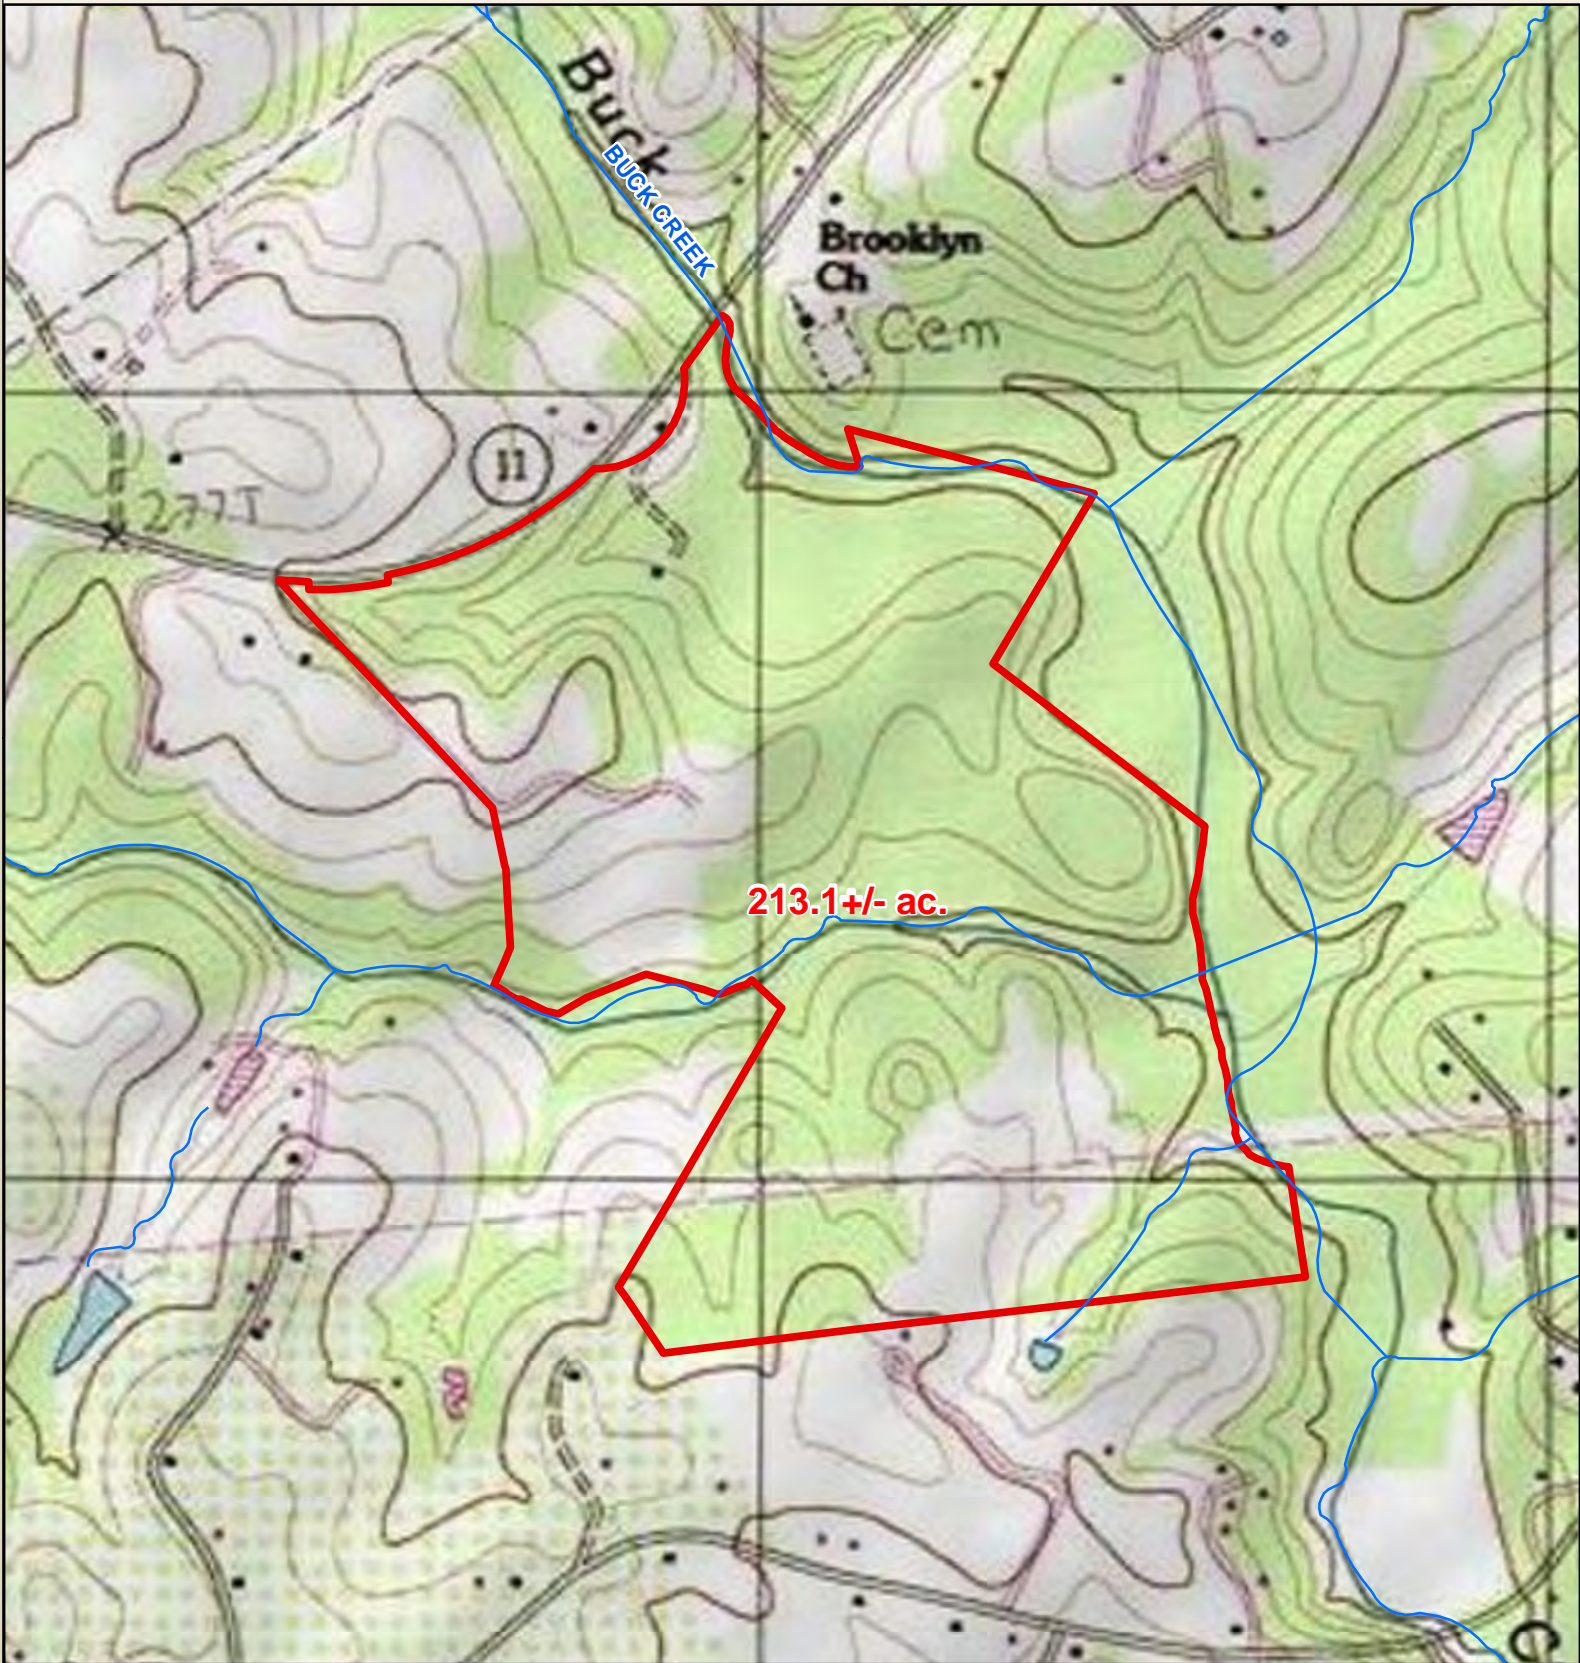

# Williams Tract 213 +/- ac.

1 inch = 800 feet

All information presented is from sources deemed reliable, but no warranty or representation is made as to the accuracy thereof and is submitted subject to errors, omissions, or other conditions, without notice. Users of this information do so at their own risk and agree that no liability of any kind will be imposed on the seller or agents working on their behalf.