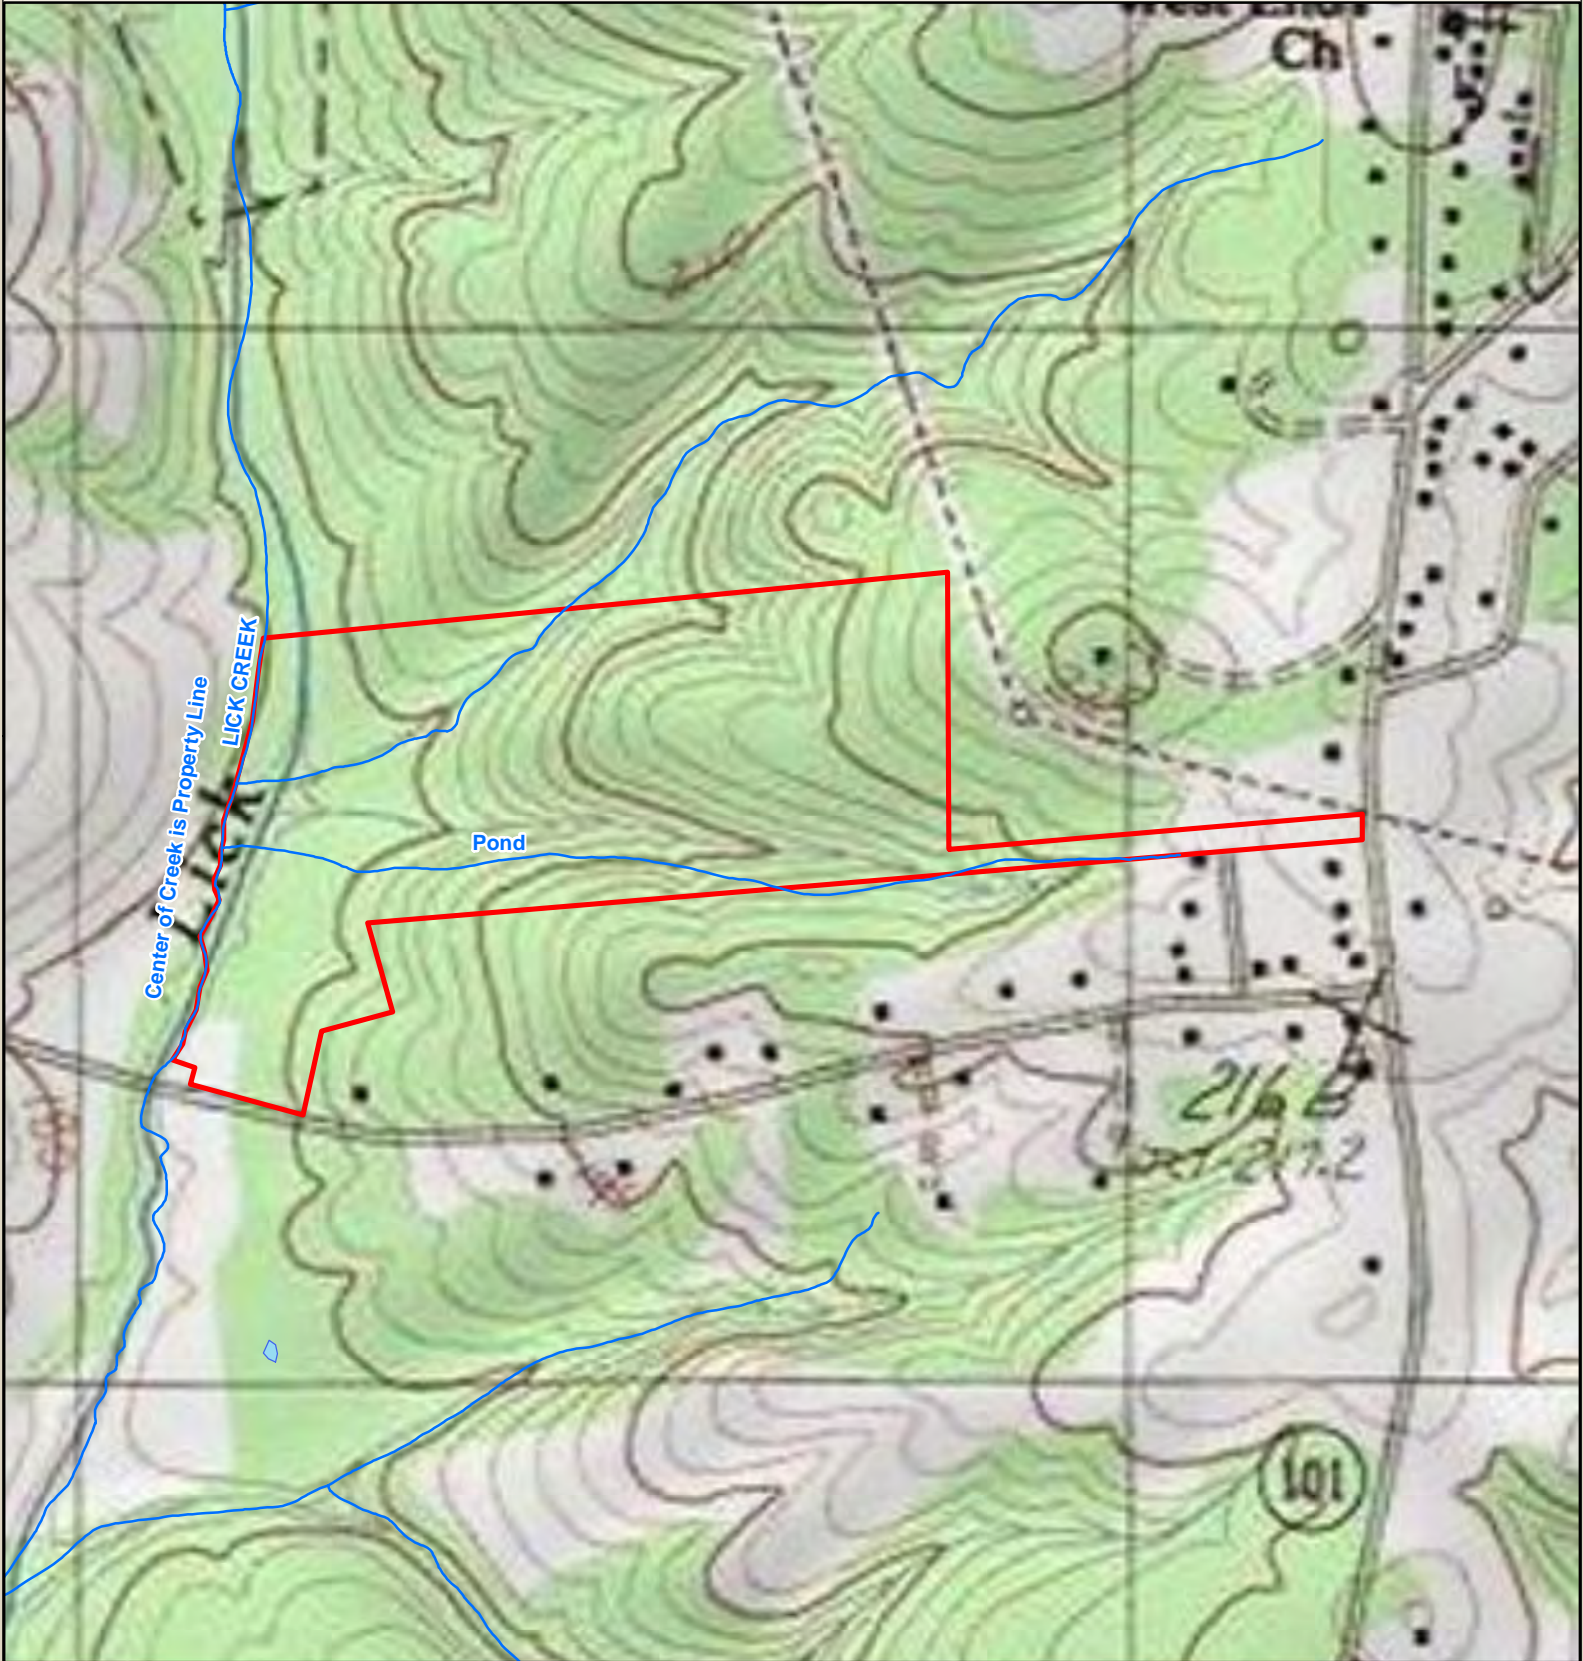

## Eskridge Tract 53.4 +/- ac.

1 inch = 600 feet

All information presented is from sources deemed reliable, but no warranty or representation is made as to the accuracy thereof and is submitted subject to errors, omissions, or other conditions, without notice. Users of this information do so at their own risk and agree that no liability of any kind will be imposed on the seller or agents working on their behalf.