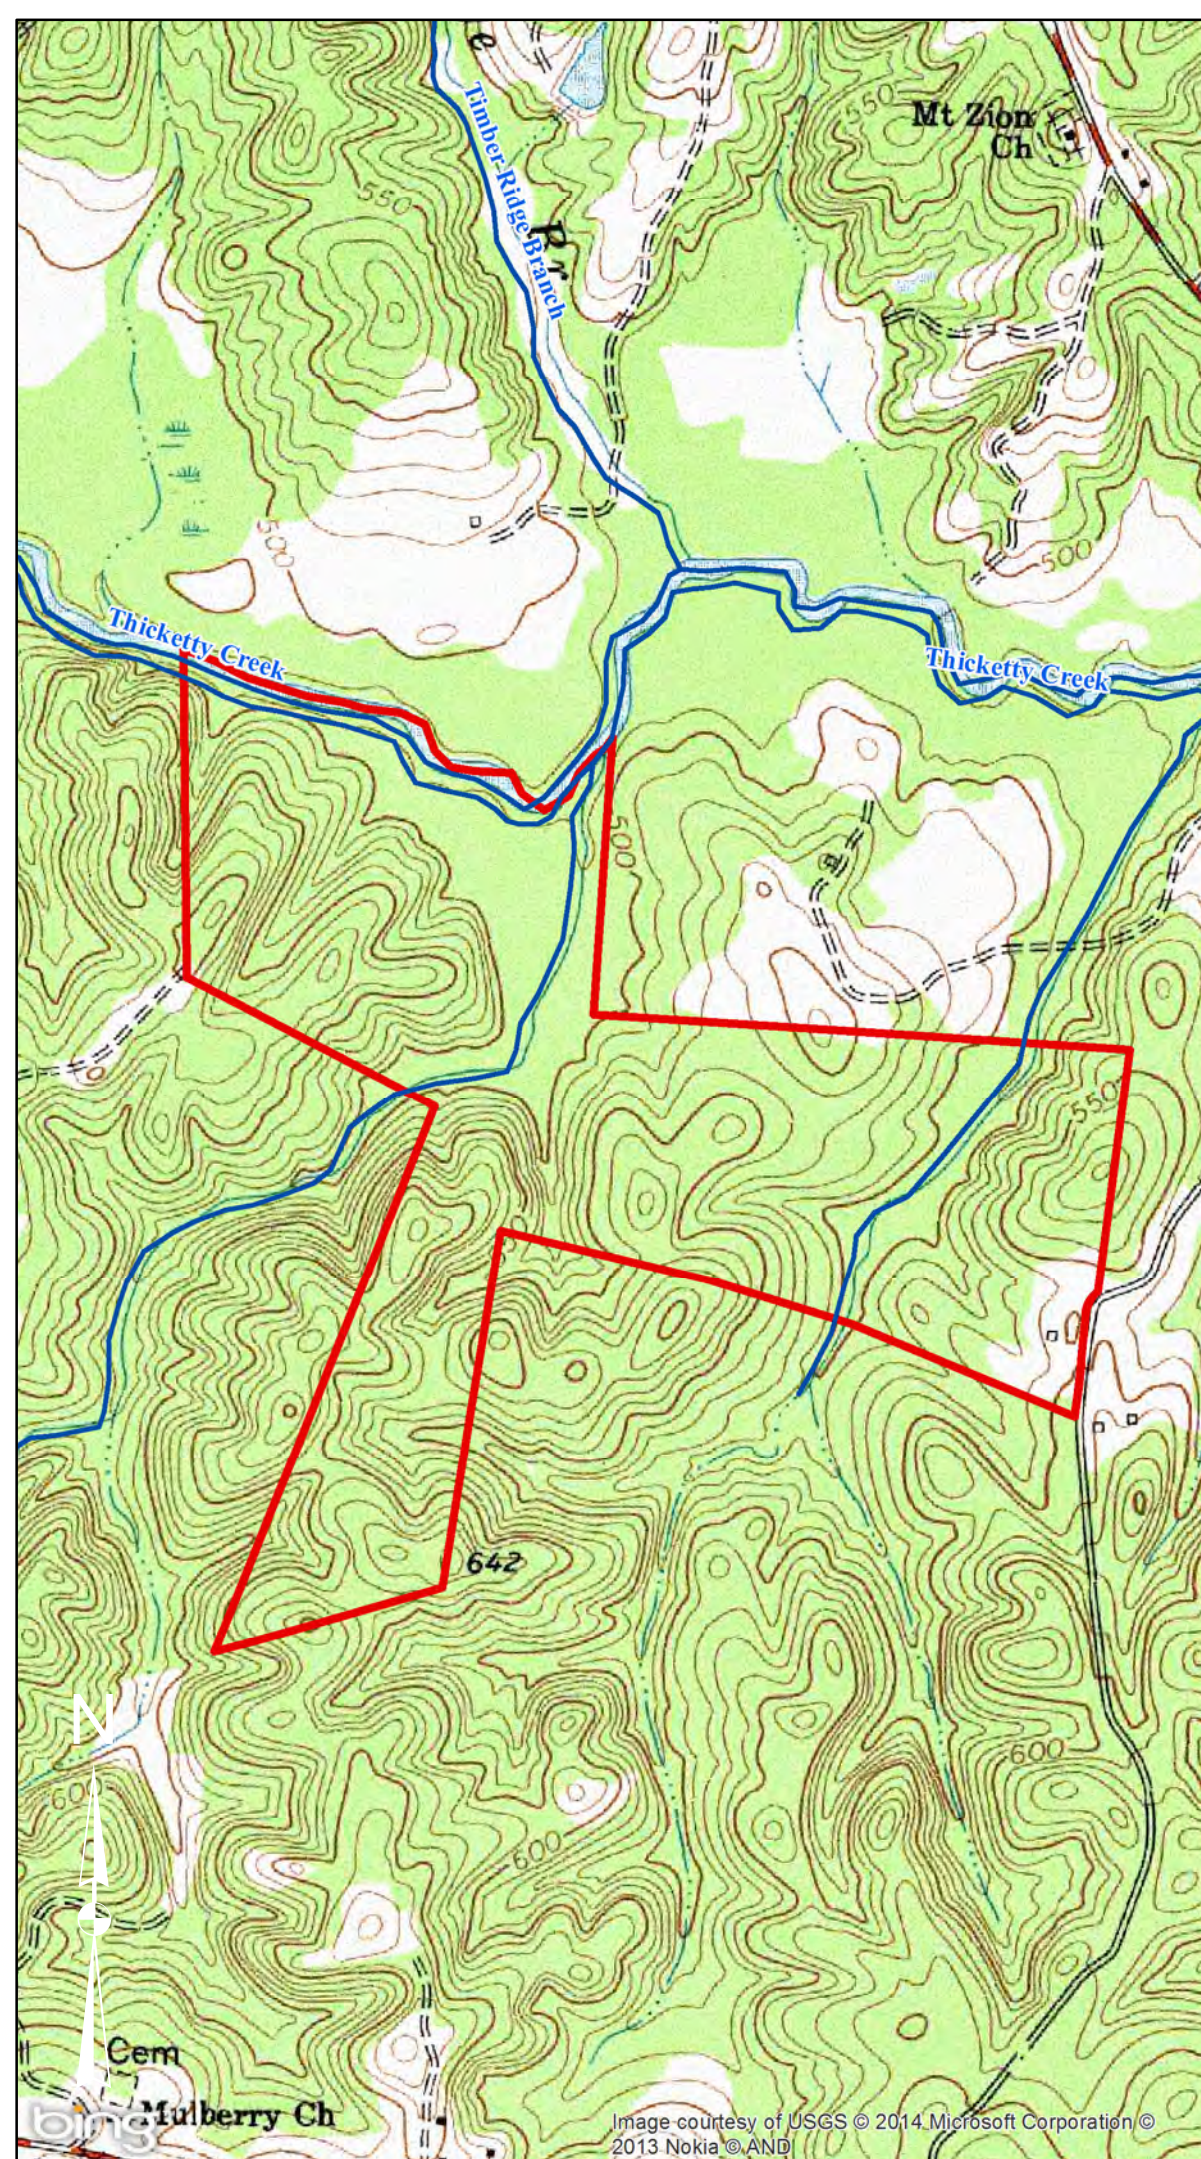

Davis Tract

238+/- Acres

**Dawkins Road
Gaffney, SC**

**Metcalf Land Co.
(864) 585-0444
MetcalfLand.com**

0 500 1,000 2,000 Feet

All information presented is from sources deemed reliable, but no warranty or representation is made as to the accuracy thereof and submitted subject to errors, omissions, and other conditions without notice.