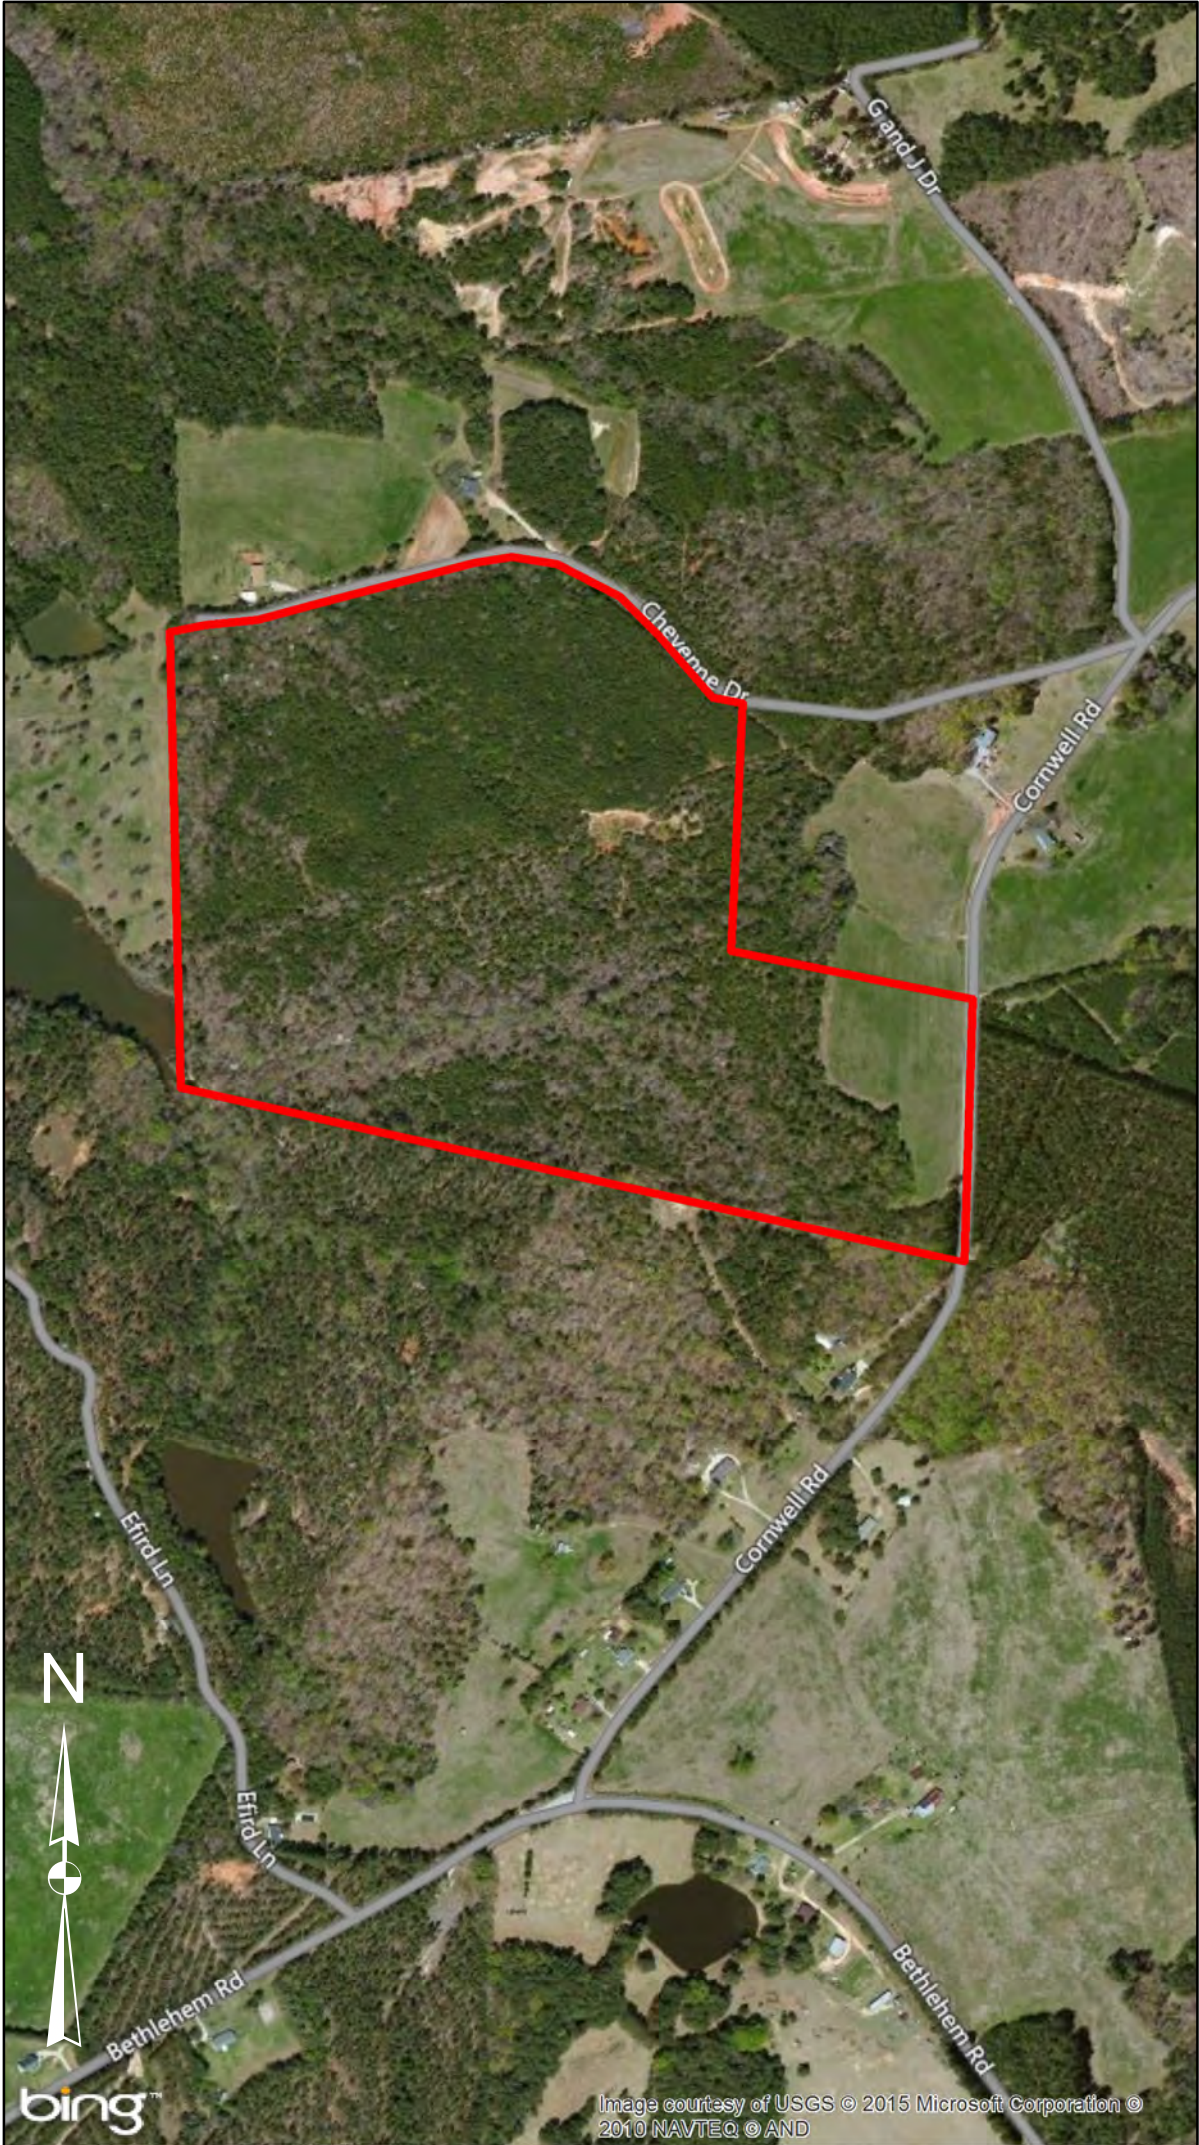

# Guy Tract

**80+/- Acres**

**Cornwell Road  
Chester, SC**

**Metcalf Land Co.  
(864) 585-0444  
MetcalfLand.com**

0 300 600 1,200 Feet

bing™

Image courtesy of USGS © 2015 Microsoft Corporation © 2010 NAVTEQ © AND