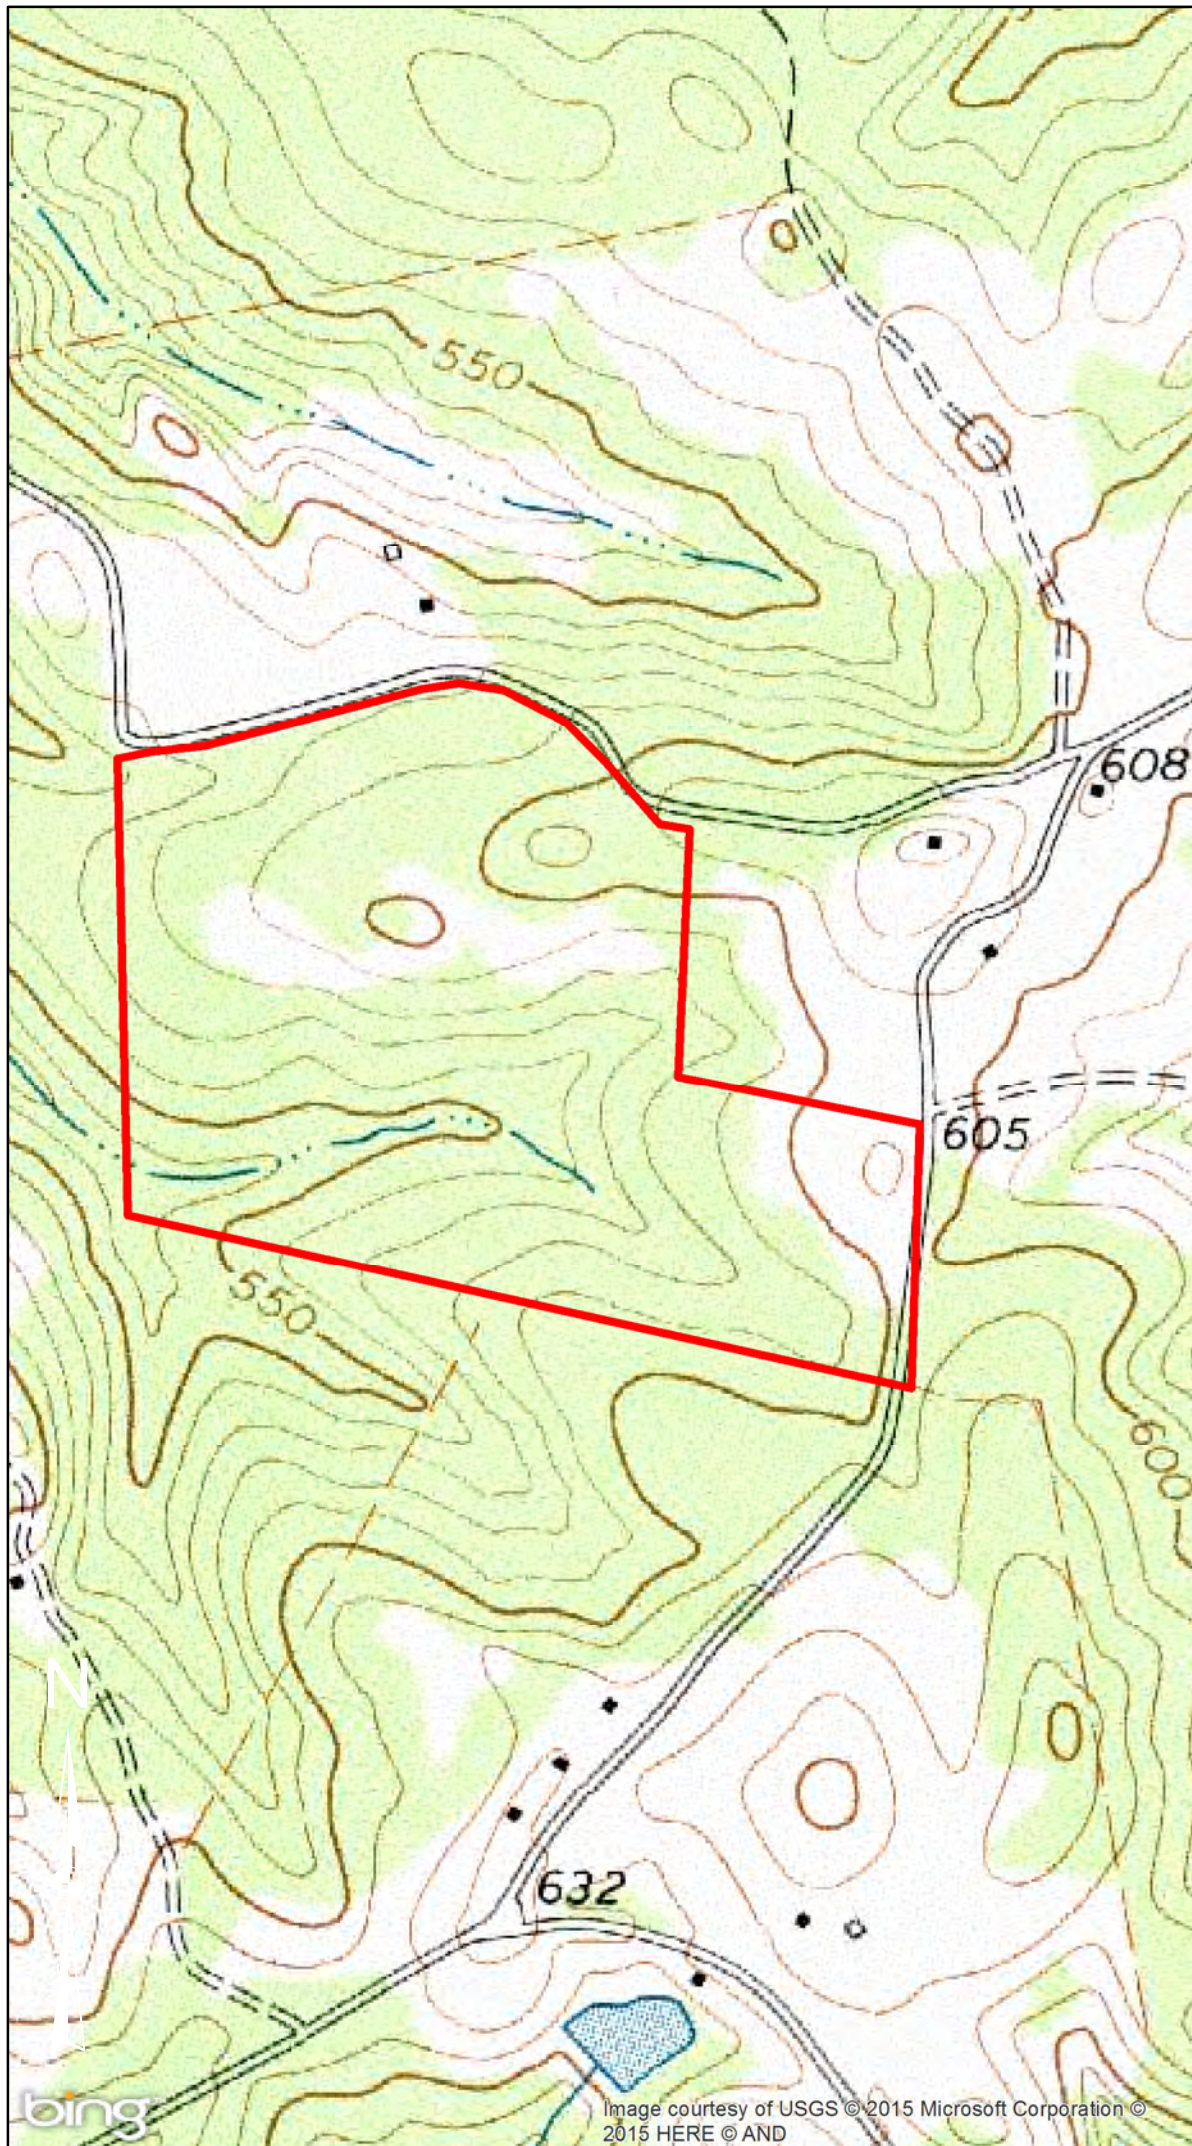

# Guy Tract

**80+/- Acres**

**Cornwell Road  
Chester, SC**

**Metcalf Land Co.  
(864) 585-0444  
MetcalfLand.com**

0 300 600 1,200 Feet

All information presented is from sources deemed reliable, but no warranty or representation is made as to the accuracy thereof and submitted subject to errors, omissions, and other conditions without notice.