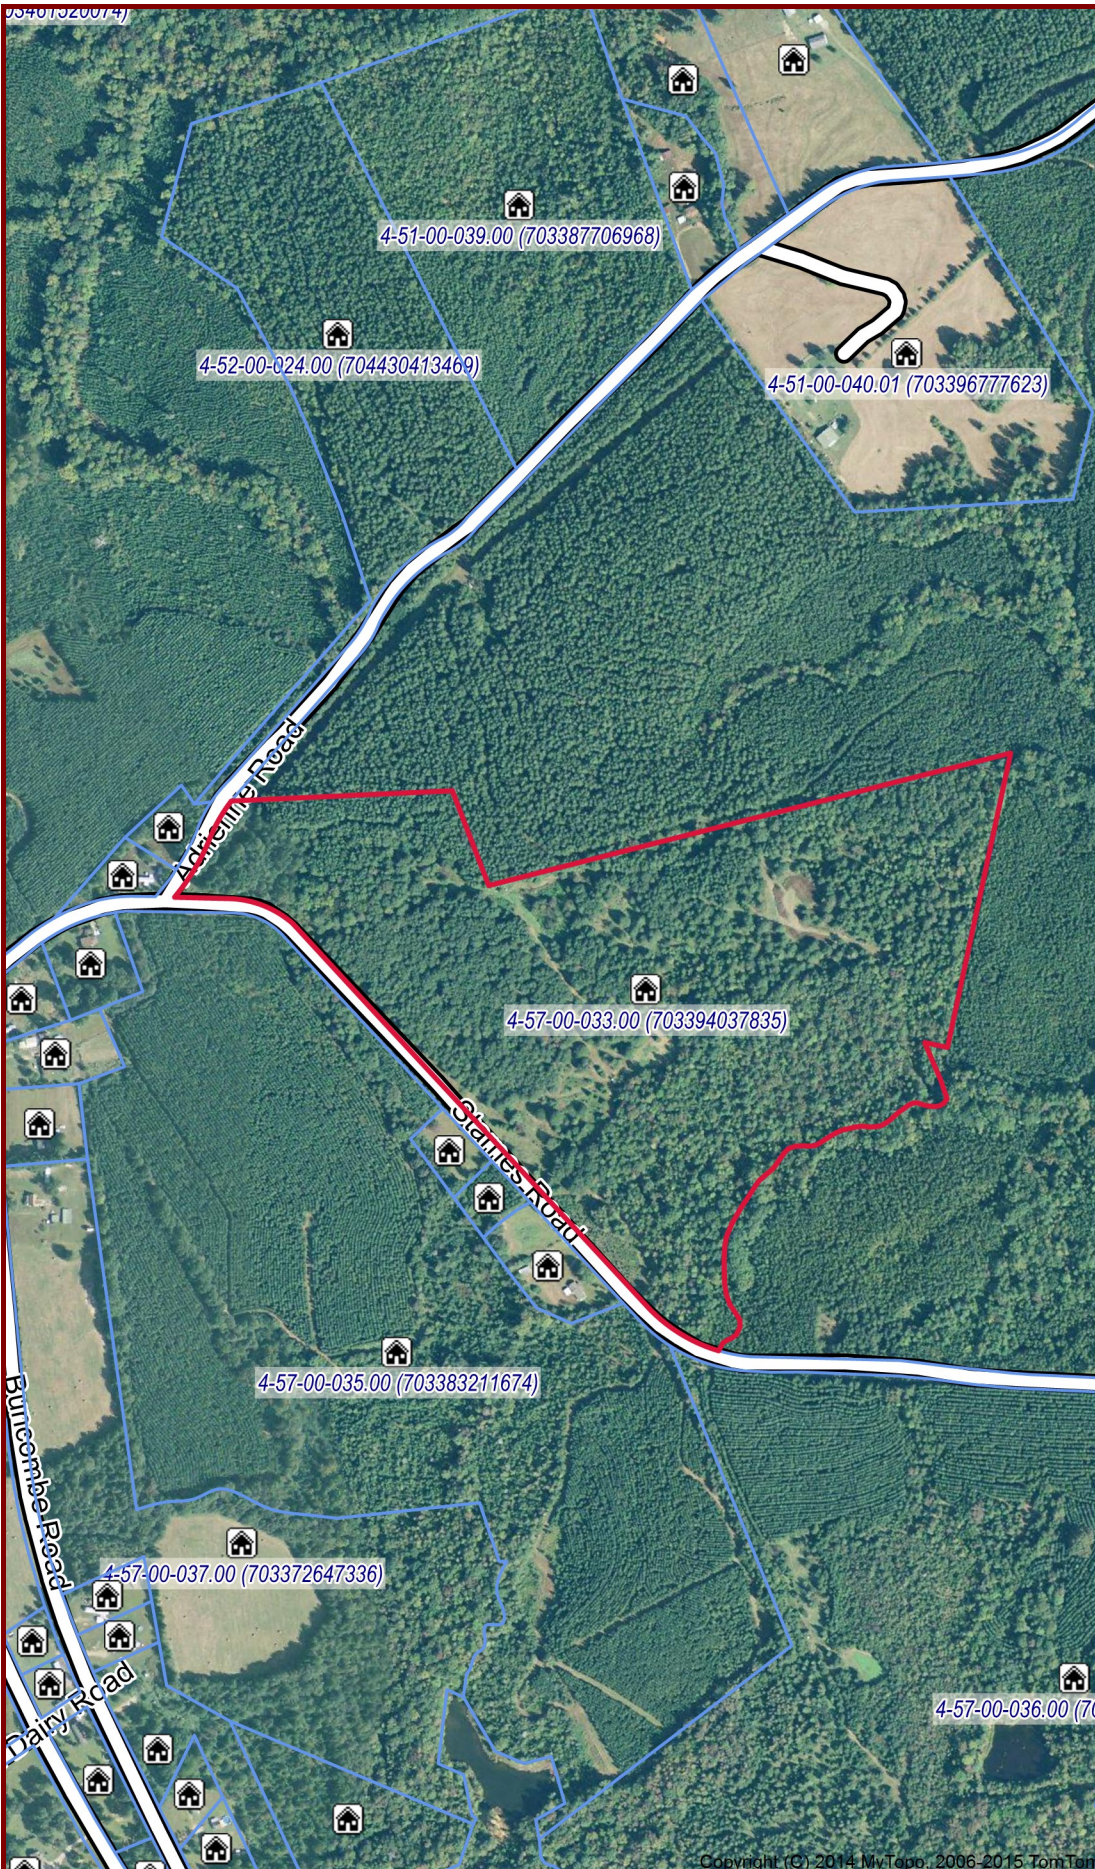

CROSS ANCHOR 66.2 Acres

Starnes Road
Enoree SC 29335

034° 40' 25.4573" N, 081°
52' 08.0017" W

Map Scale: 1:8,000

METCALF LAND CO.
Rob Metcalf, ALC
864-585-0444
www.metcalfland.com

Copyright (C) 2014 MyTopo, 2006-2015 TomTom