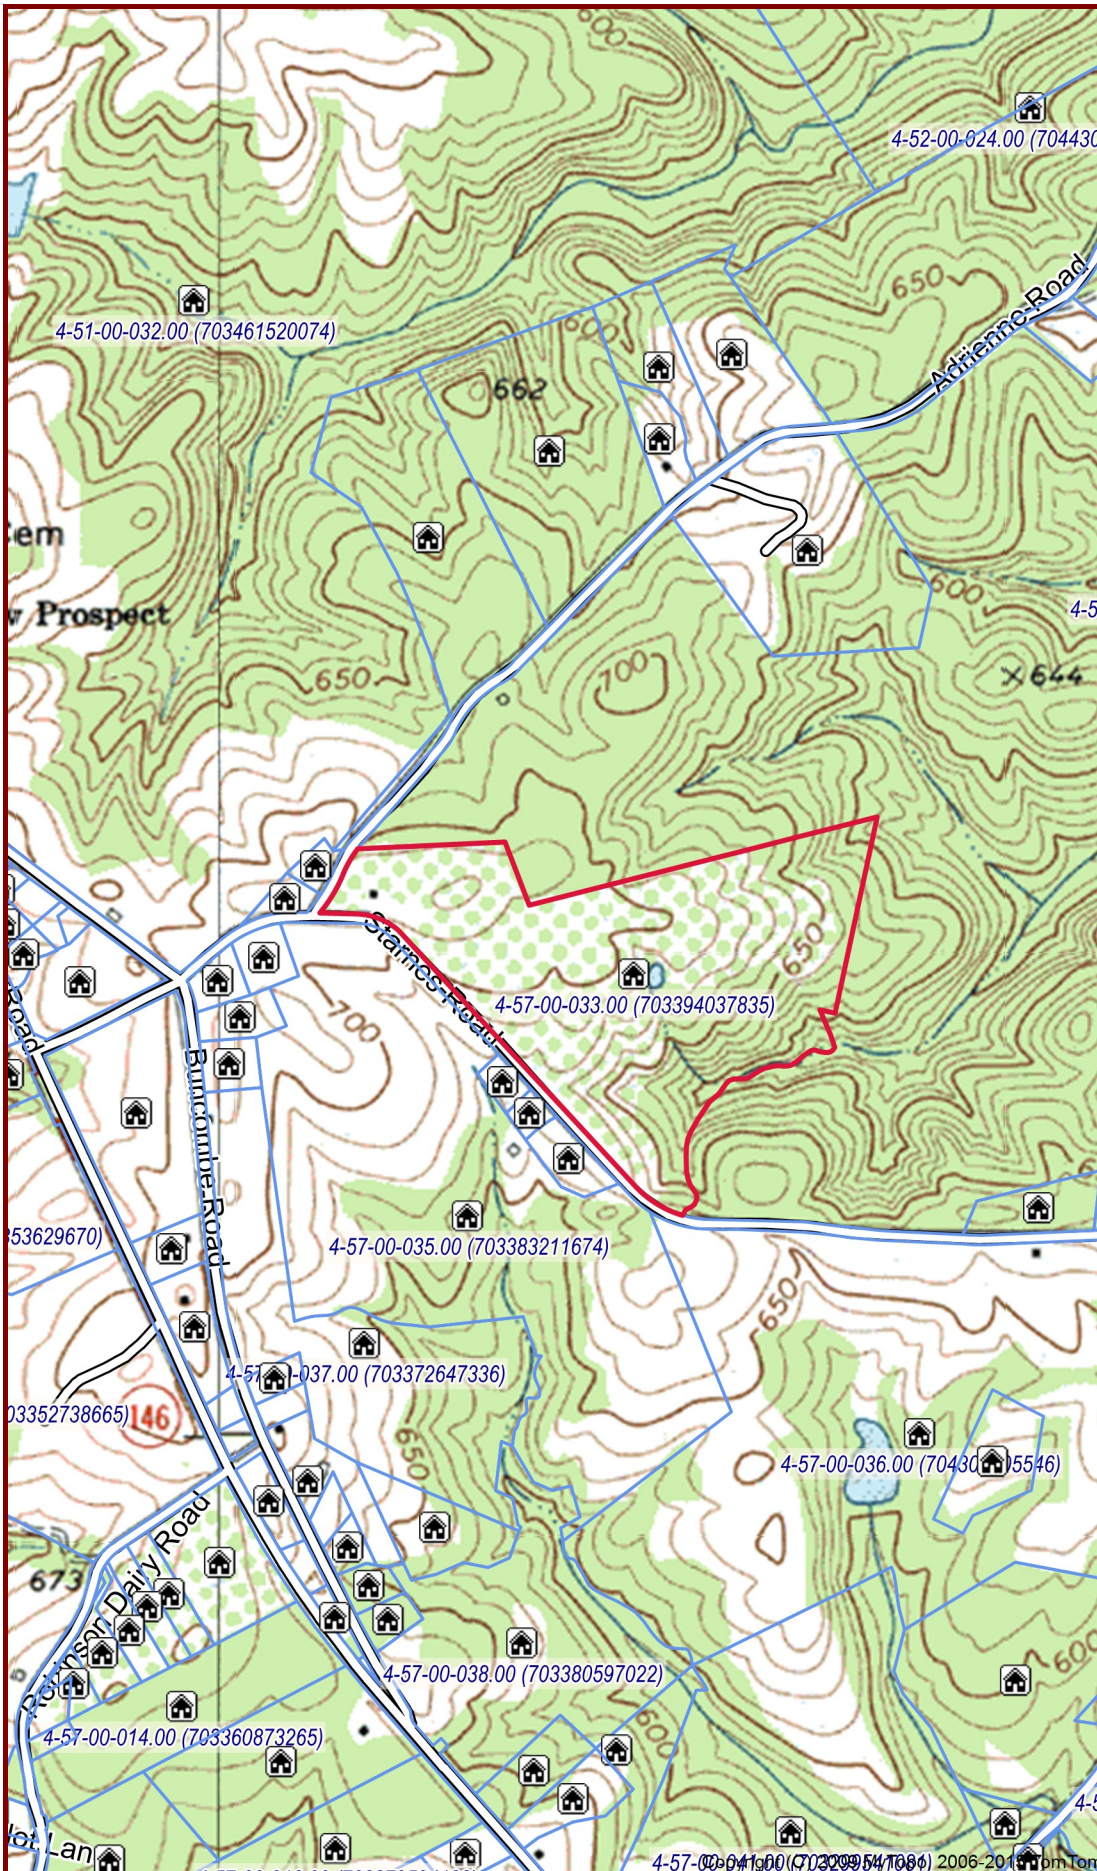

CROSS ANCHOR 66.2 Acres

Starnes Road
Enoree SC 29335

034° 40' 25.5198" N, 081°
52' 09.0507" W

Map Scale: 1:12,000

METCALF LAND CO.
Rob Metcalf, ALC
864-585-0444
www.metcalfland.com

Please Note: While all information is deemed reliable, none is guaranteed.