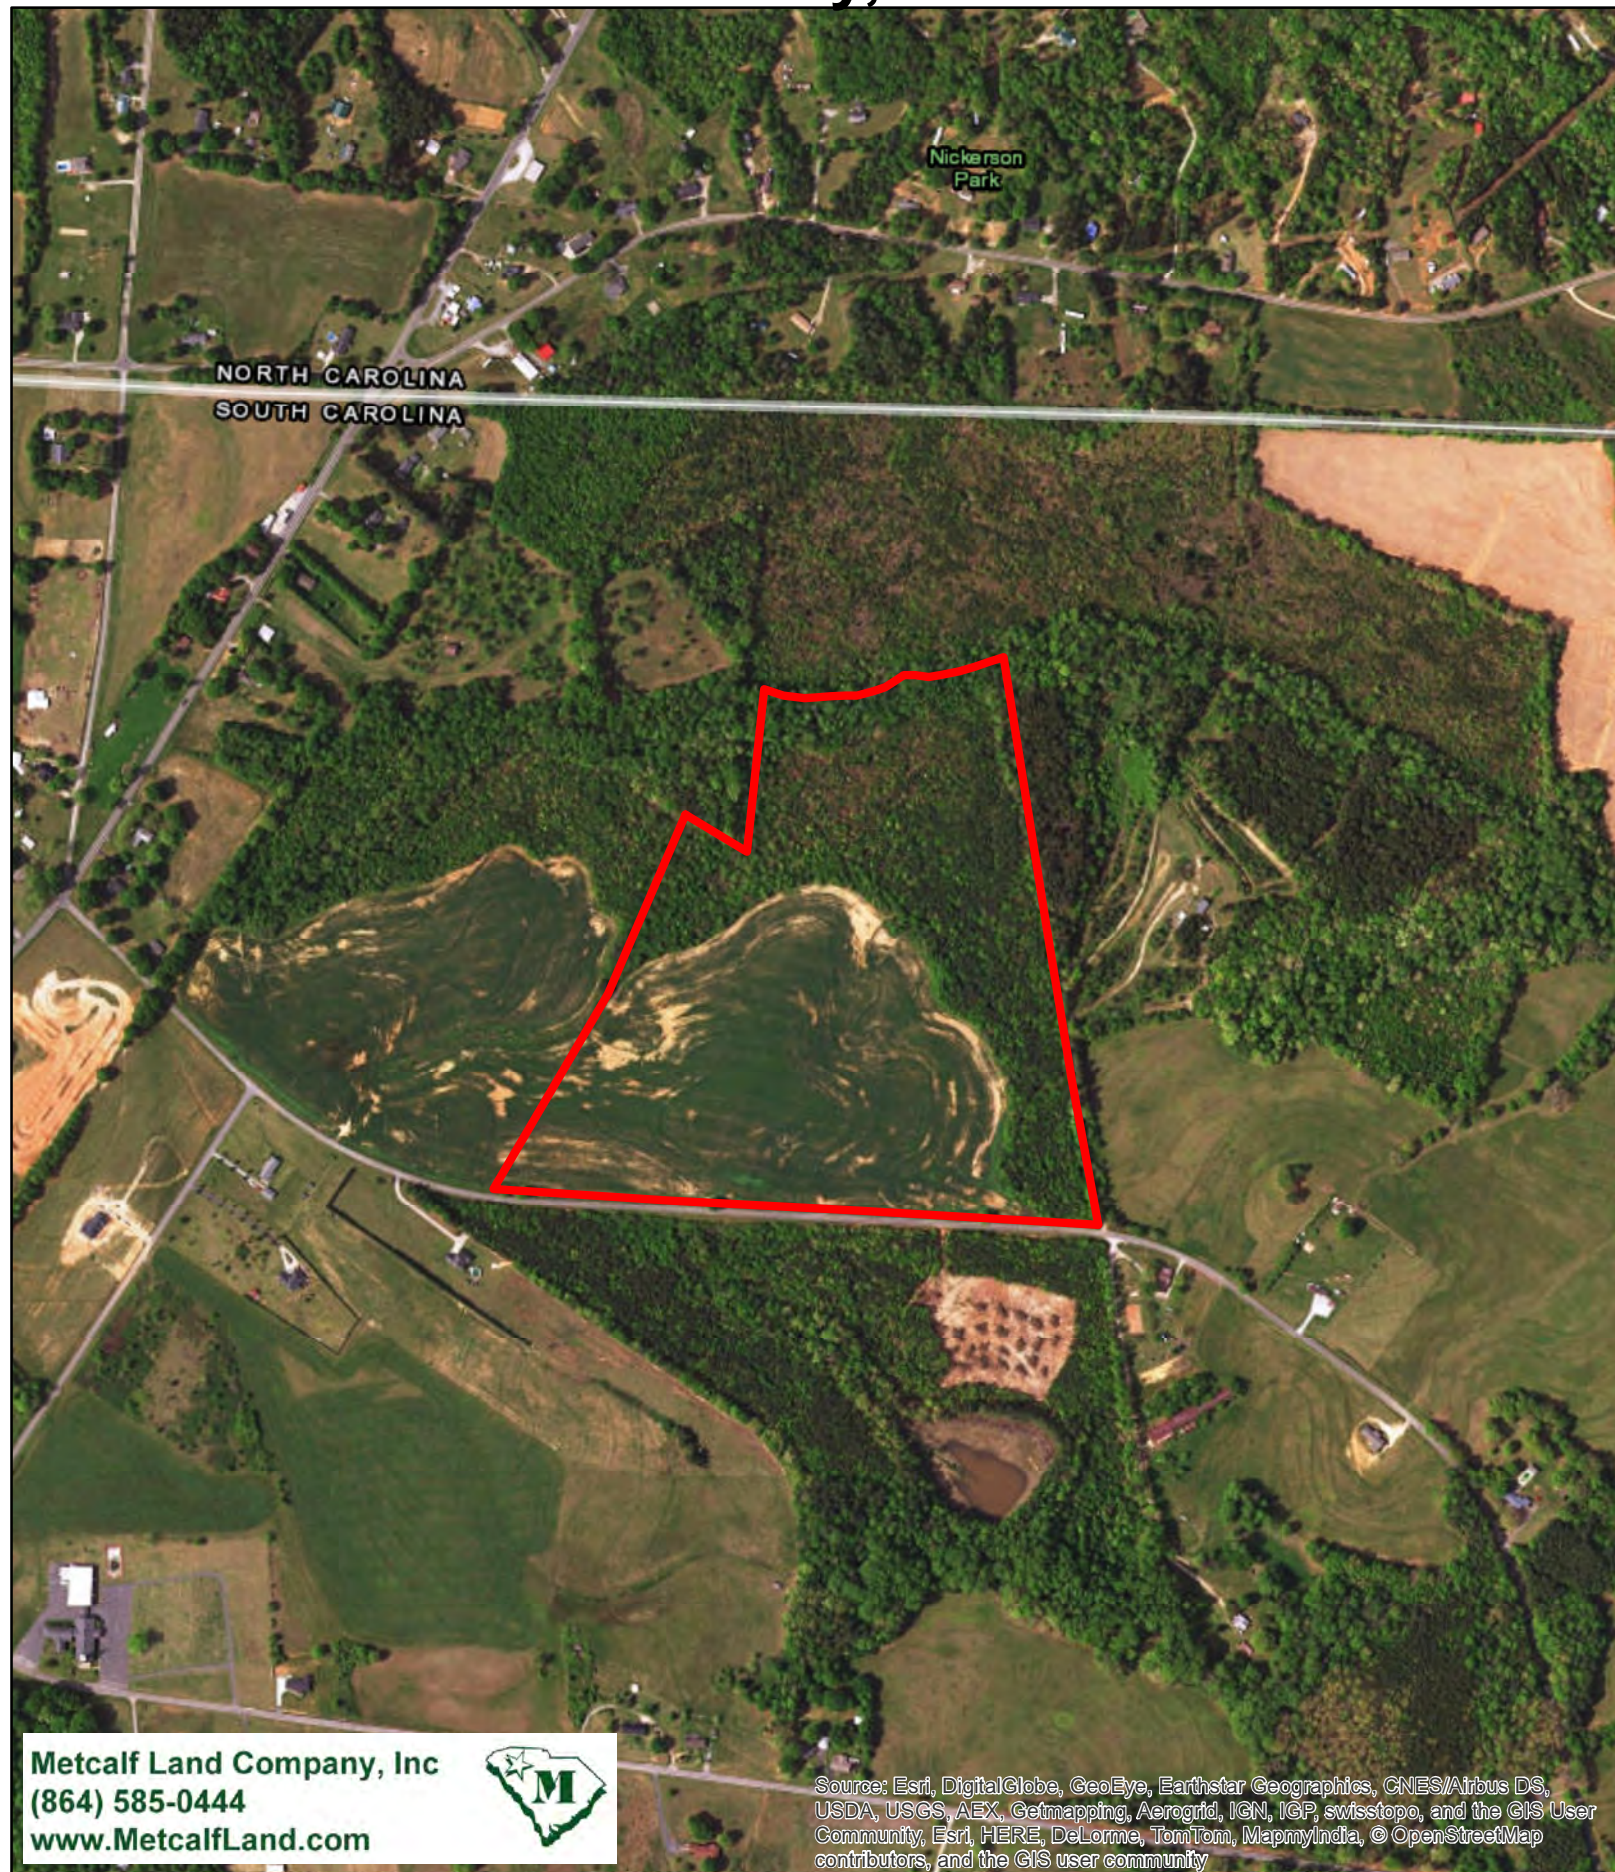

Hawkins Yount Tract Gaffney, SC

50± Acres

1 inch = 600 feet

Metcalf Land Company, Inc
(864) 585-0444
www.MetcalfLand.com

Source: Esri, DigitalGlobe, GeoEye, Earthstar Geographics, CNES/Airbus DS, USDA, USGS, AEX, Getmapping, Aerogrid, IGN, IGP, swisstopo, and the GIS User Community, Esri, HERE, DeLorme, TomTom, MapmyIndia, © OpenStreetMap contributors, and the GIS user community