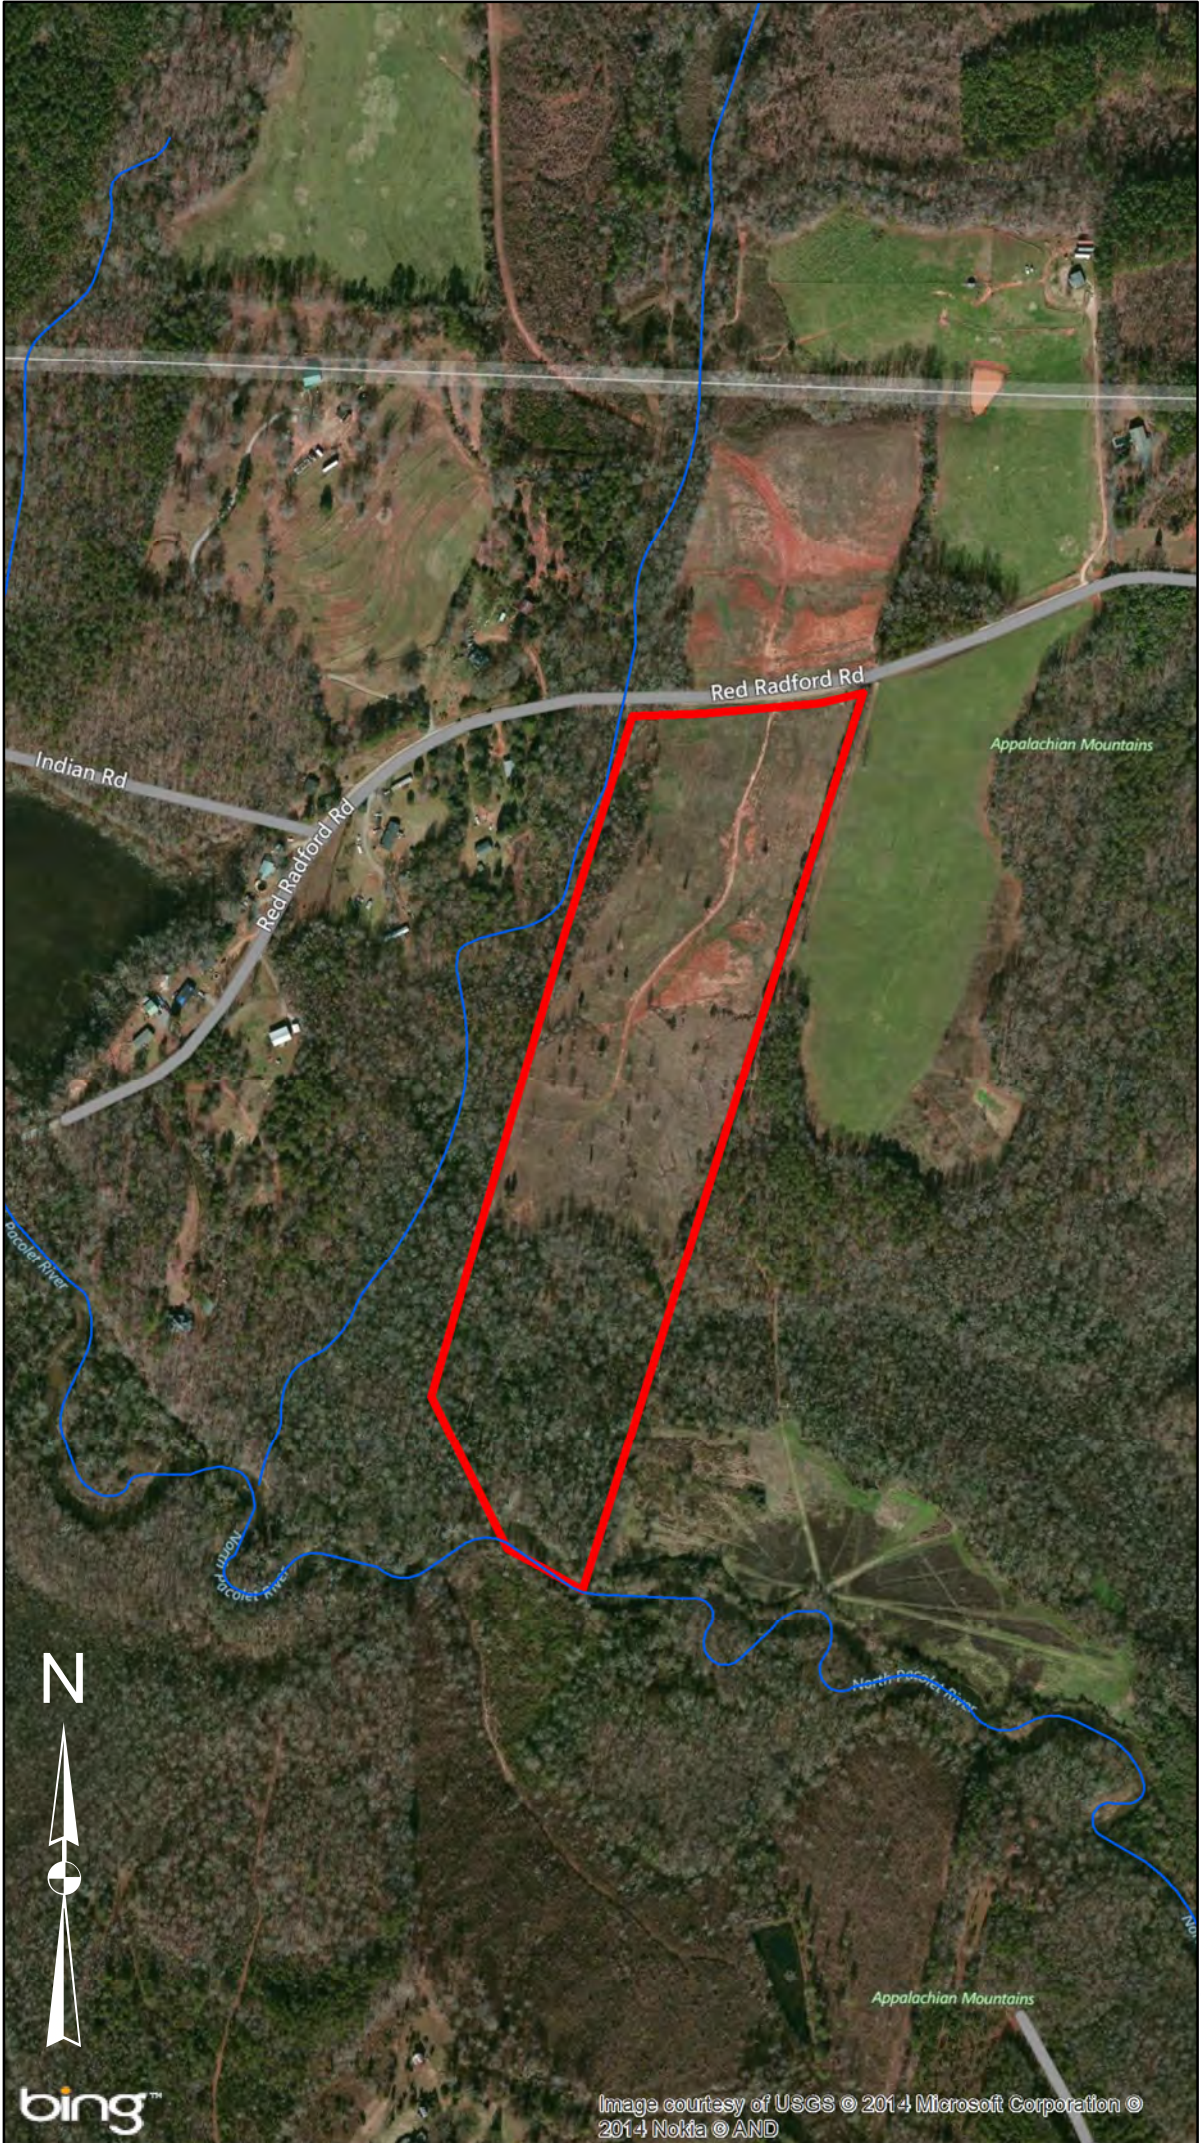

Butler Tract

28.6+/- Acres

**Red Radford Road
New Prospect, SC**

**Metcalf Land Co.
(864) 585-0444
MetcalfLand.com**

bing™

Image courtesy of USGS © 2014 Microsoft Corporation © 2014 Nokia © AND

All information presented is from sources deemed reliable, but no warranty or representation is made as to the accuracy thereof and submitted subject to errors, omissions, and other conditions without notice.