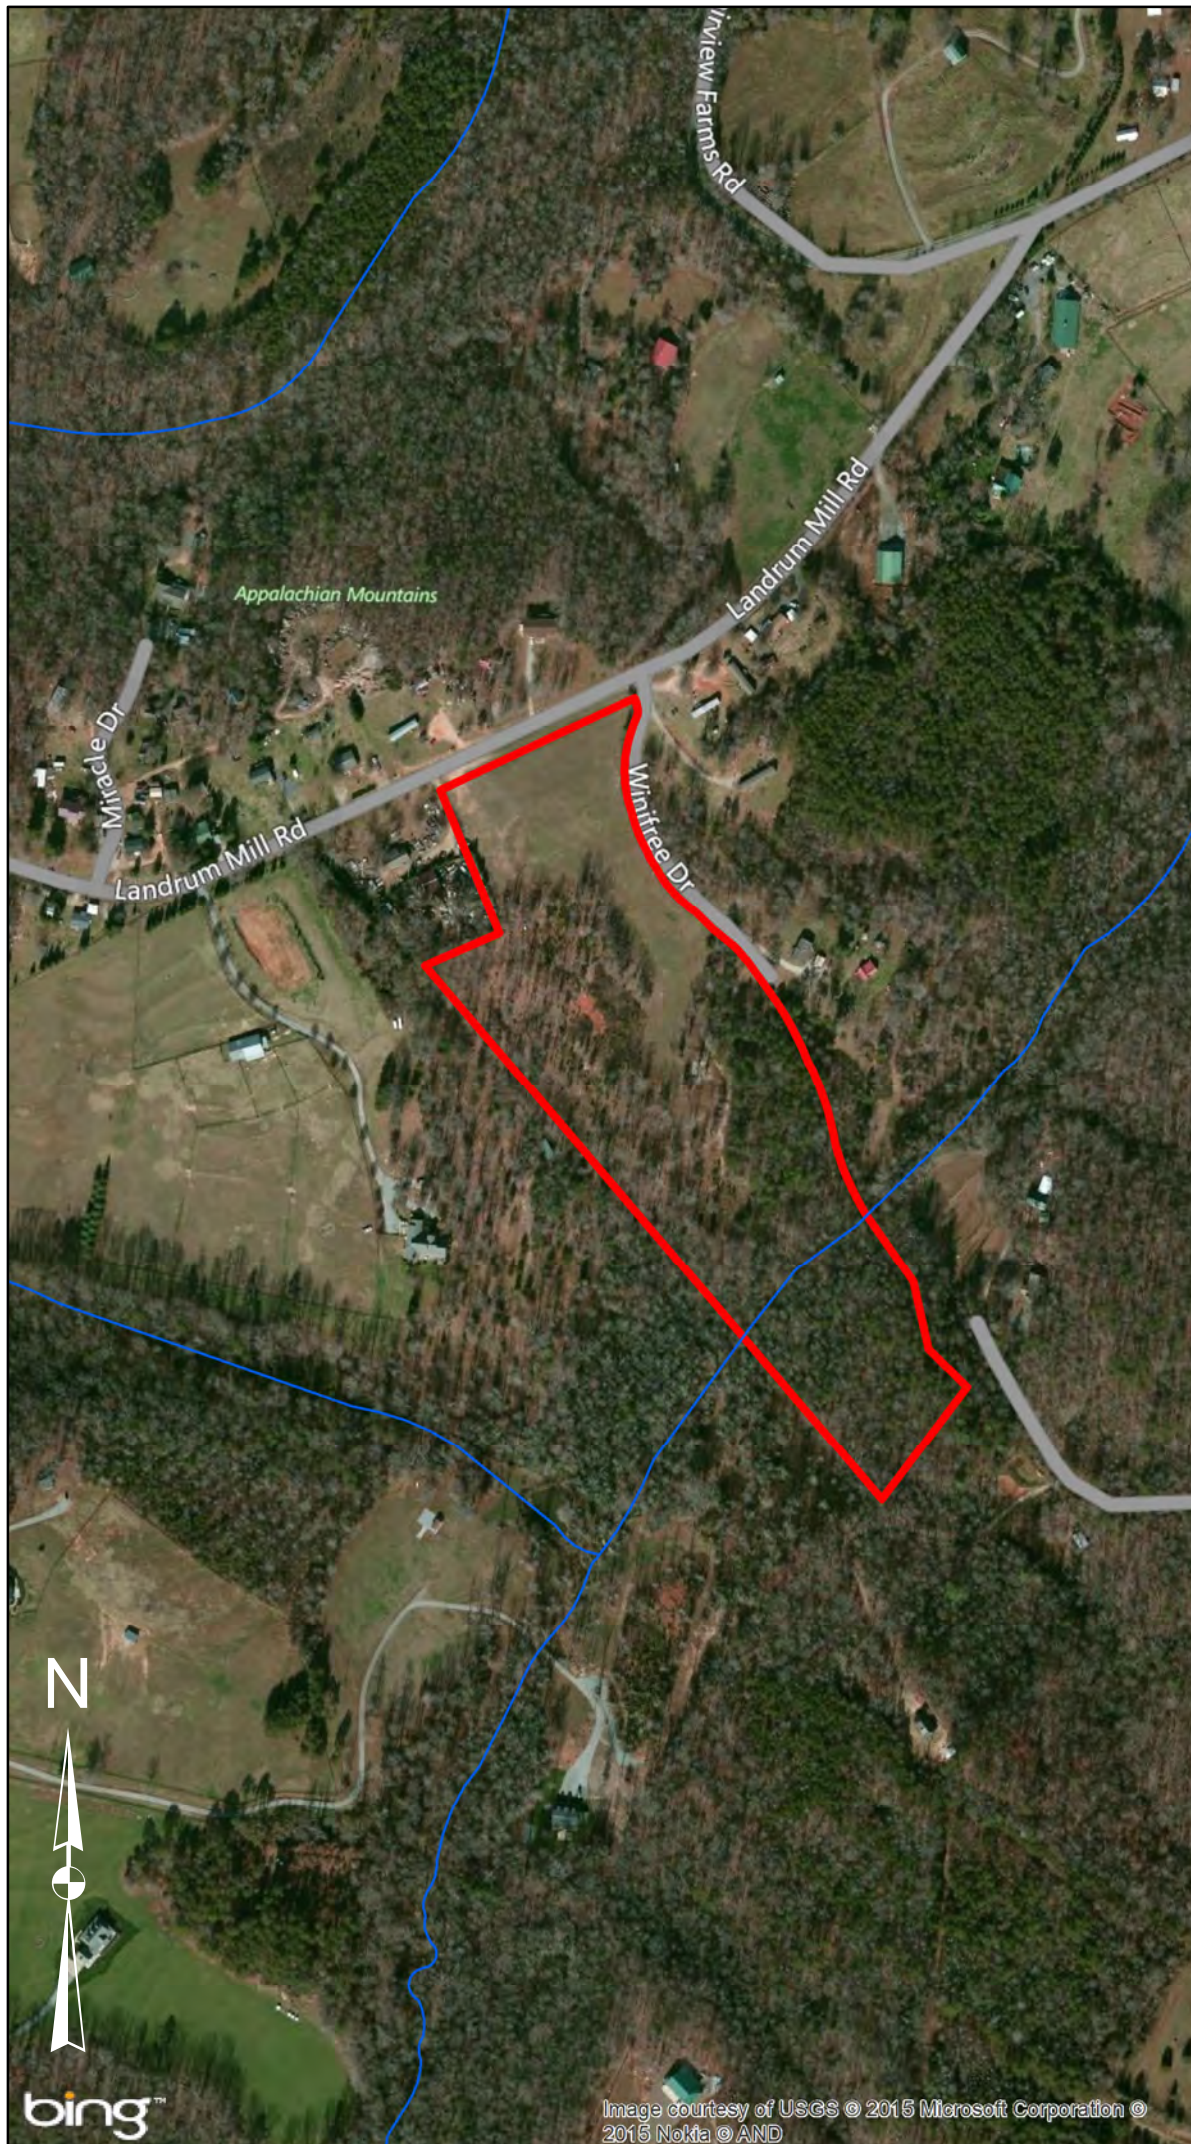

# McCoy Tract

**16.8+/- Acres**

**Landrum Mill Road  
Campobello, SC**

**Metcalf Land Co.  
(864) 585-0444  
MetcalfLand.com**

0 200 400 800  
Feet

All information presented is from sources deemed reliable, but no warranty or representation is made as to the accuracy thereof and submitted subject to errors, omissions, and other conditions without notice.