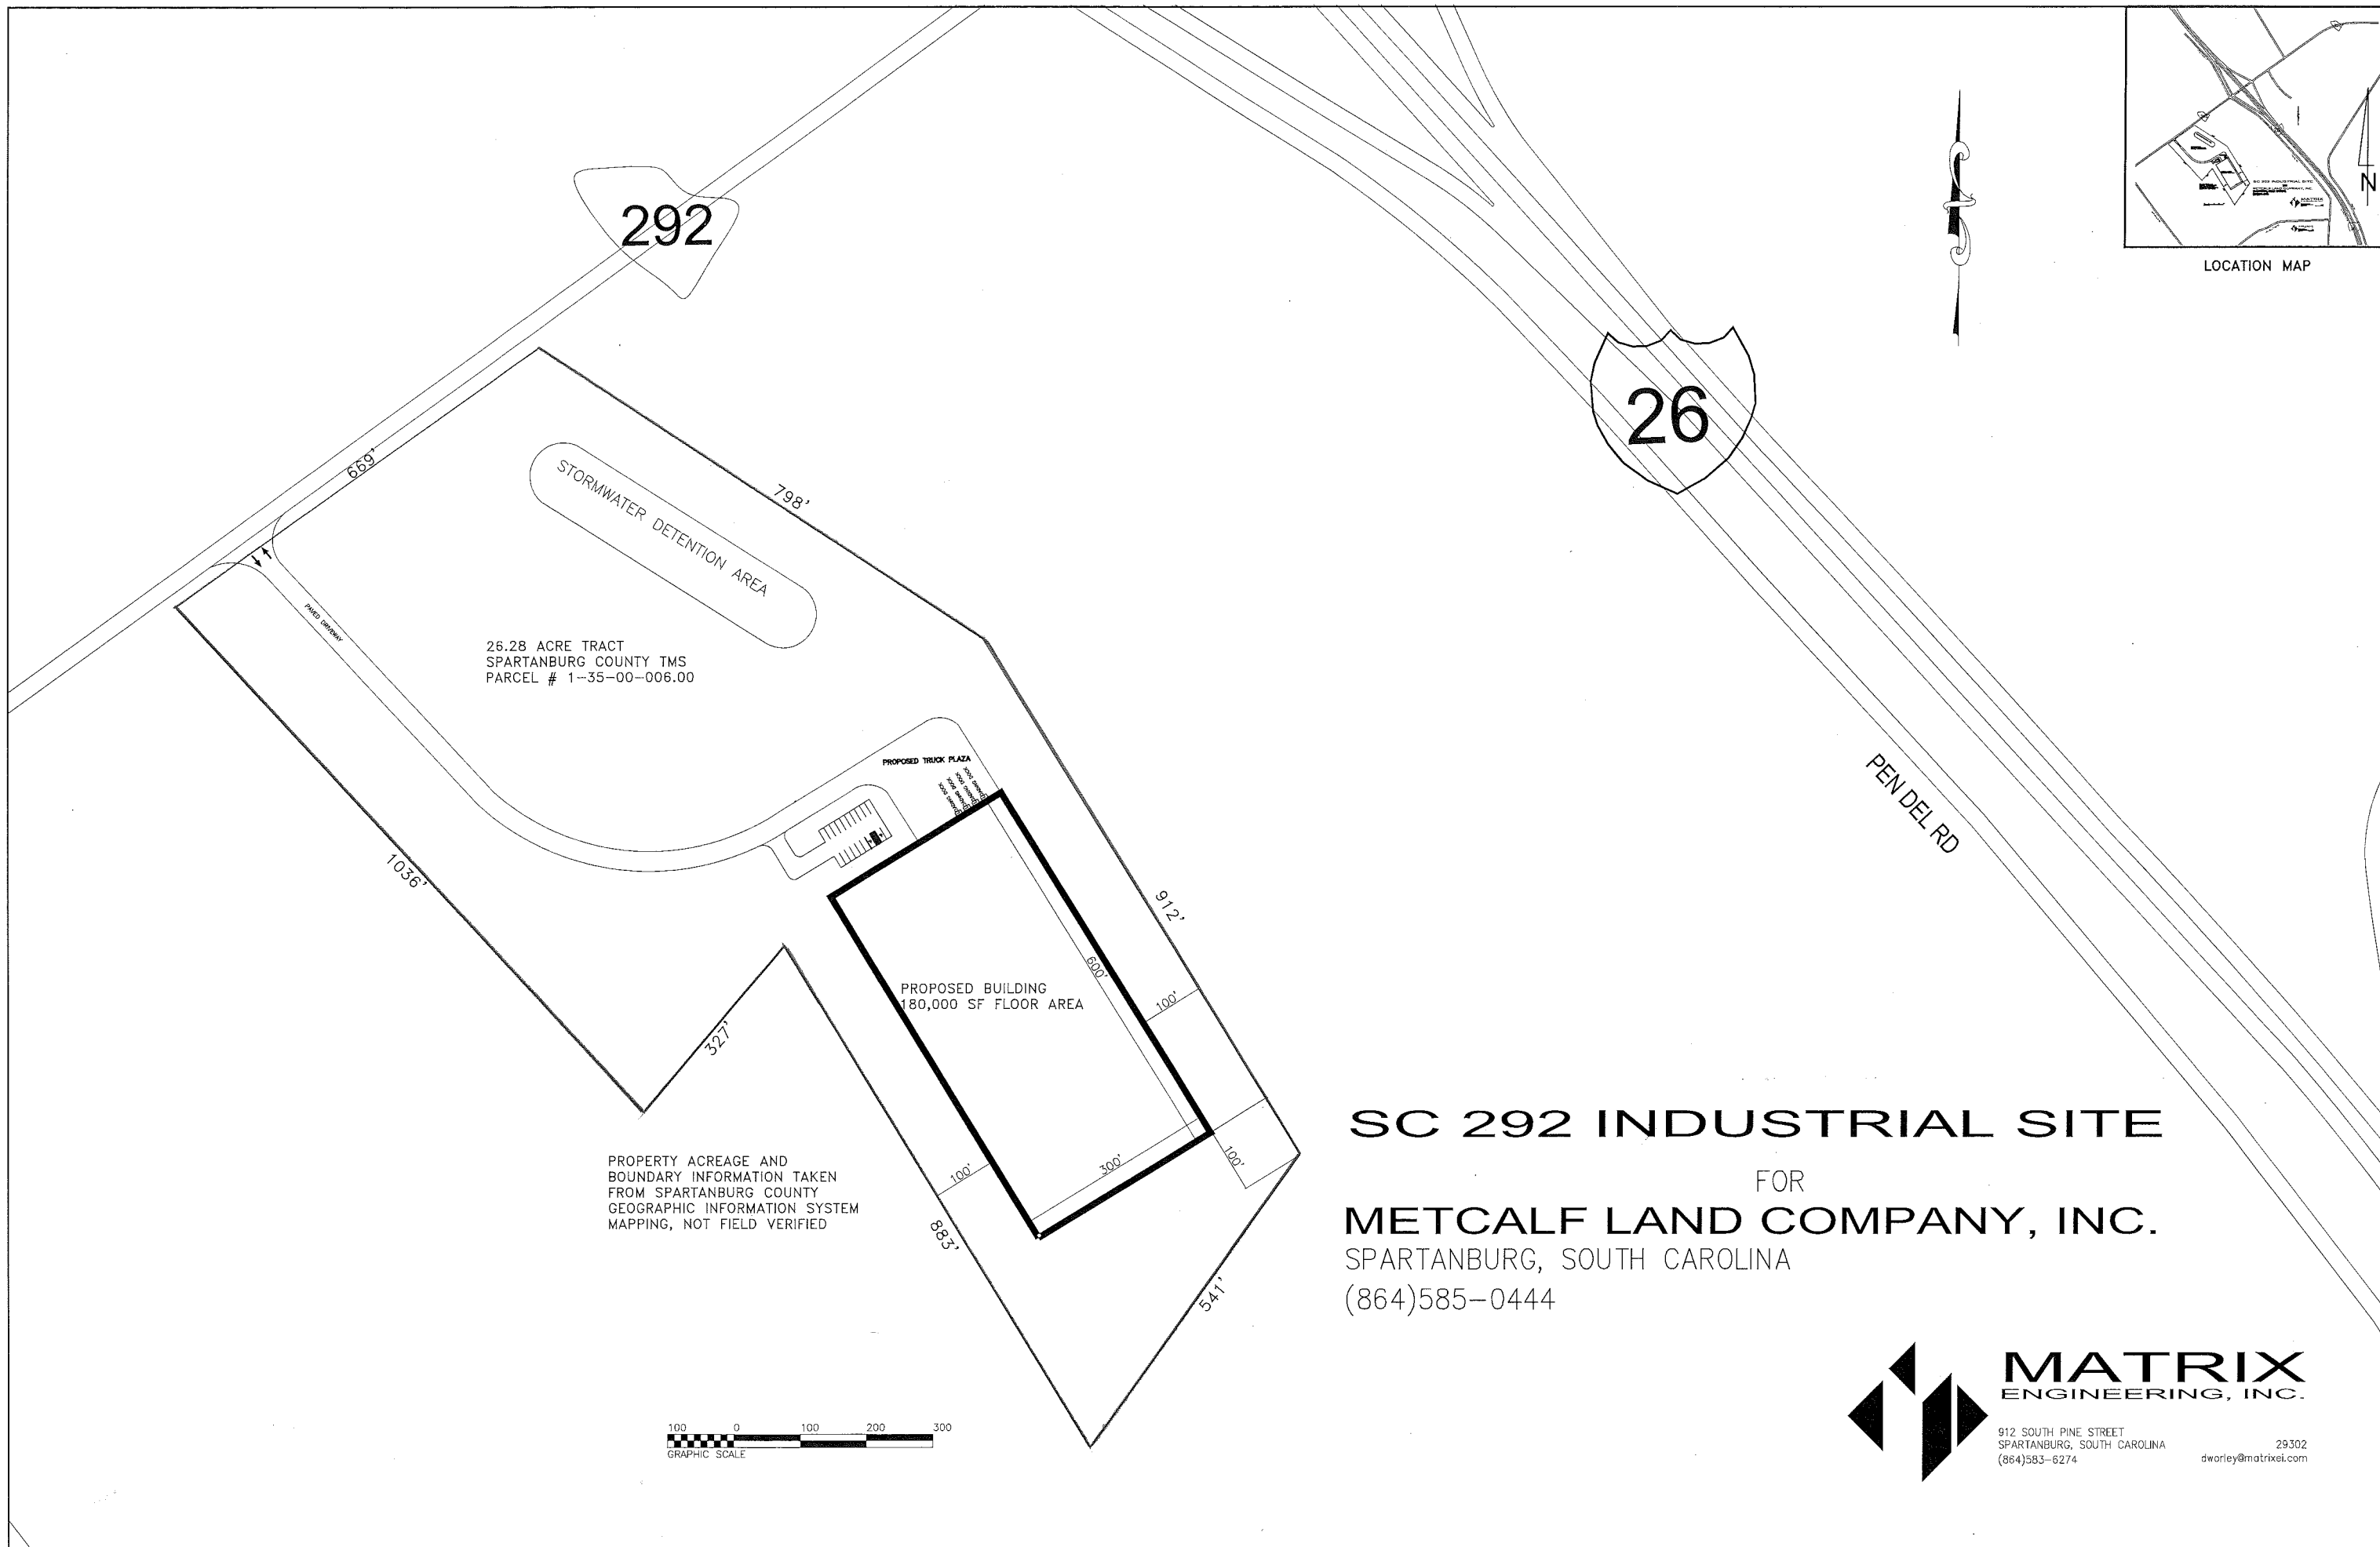

LOCATION MAP

26.28 ACRE TRACT
SPARTANBURG COUNTY TMS
PARCEL # 1-35-00-006.00

PROPERTY ACREAGE AND
BOUNDARY INFORMATION TAKEN
FROM SPARTANBURG COUNTY
GEOGRAPHIC INFORMATION SYSTEM
MAPPING, NOT FIELD VERIFIED

SC 292 INDUSTRIAL SITE

FOR

METCALF LAND COMPANY, INC.

SPARTANBURG, SOUTH CAROLINA

(864)585-0444

MATRIX
ENGINEERING, INC.

912 SOUTH PINE STREET
SPARTANBURG, SOUTH CAROLINA
(864)583-6274

29302
dworley@matrixei.com