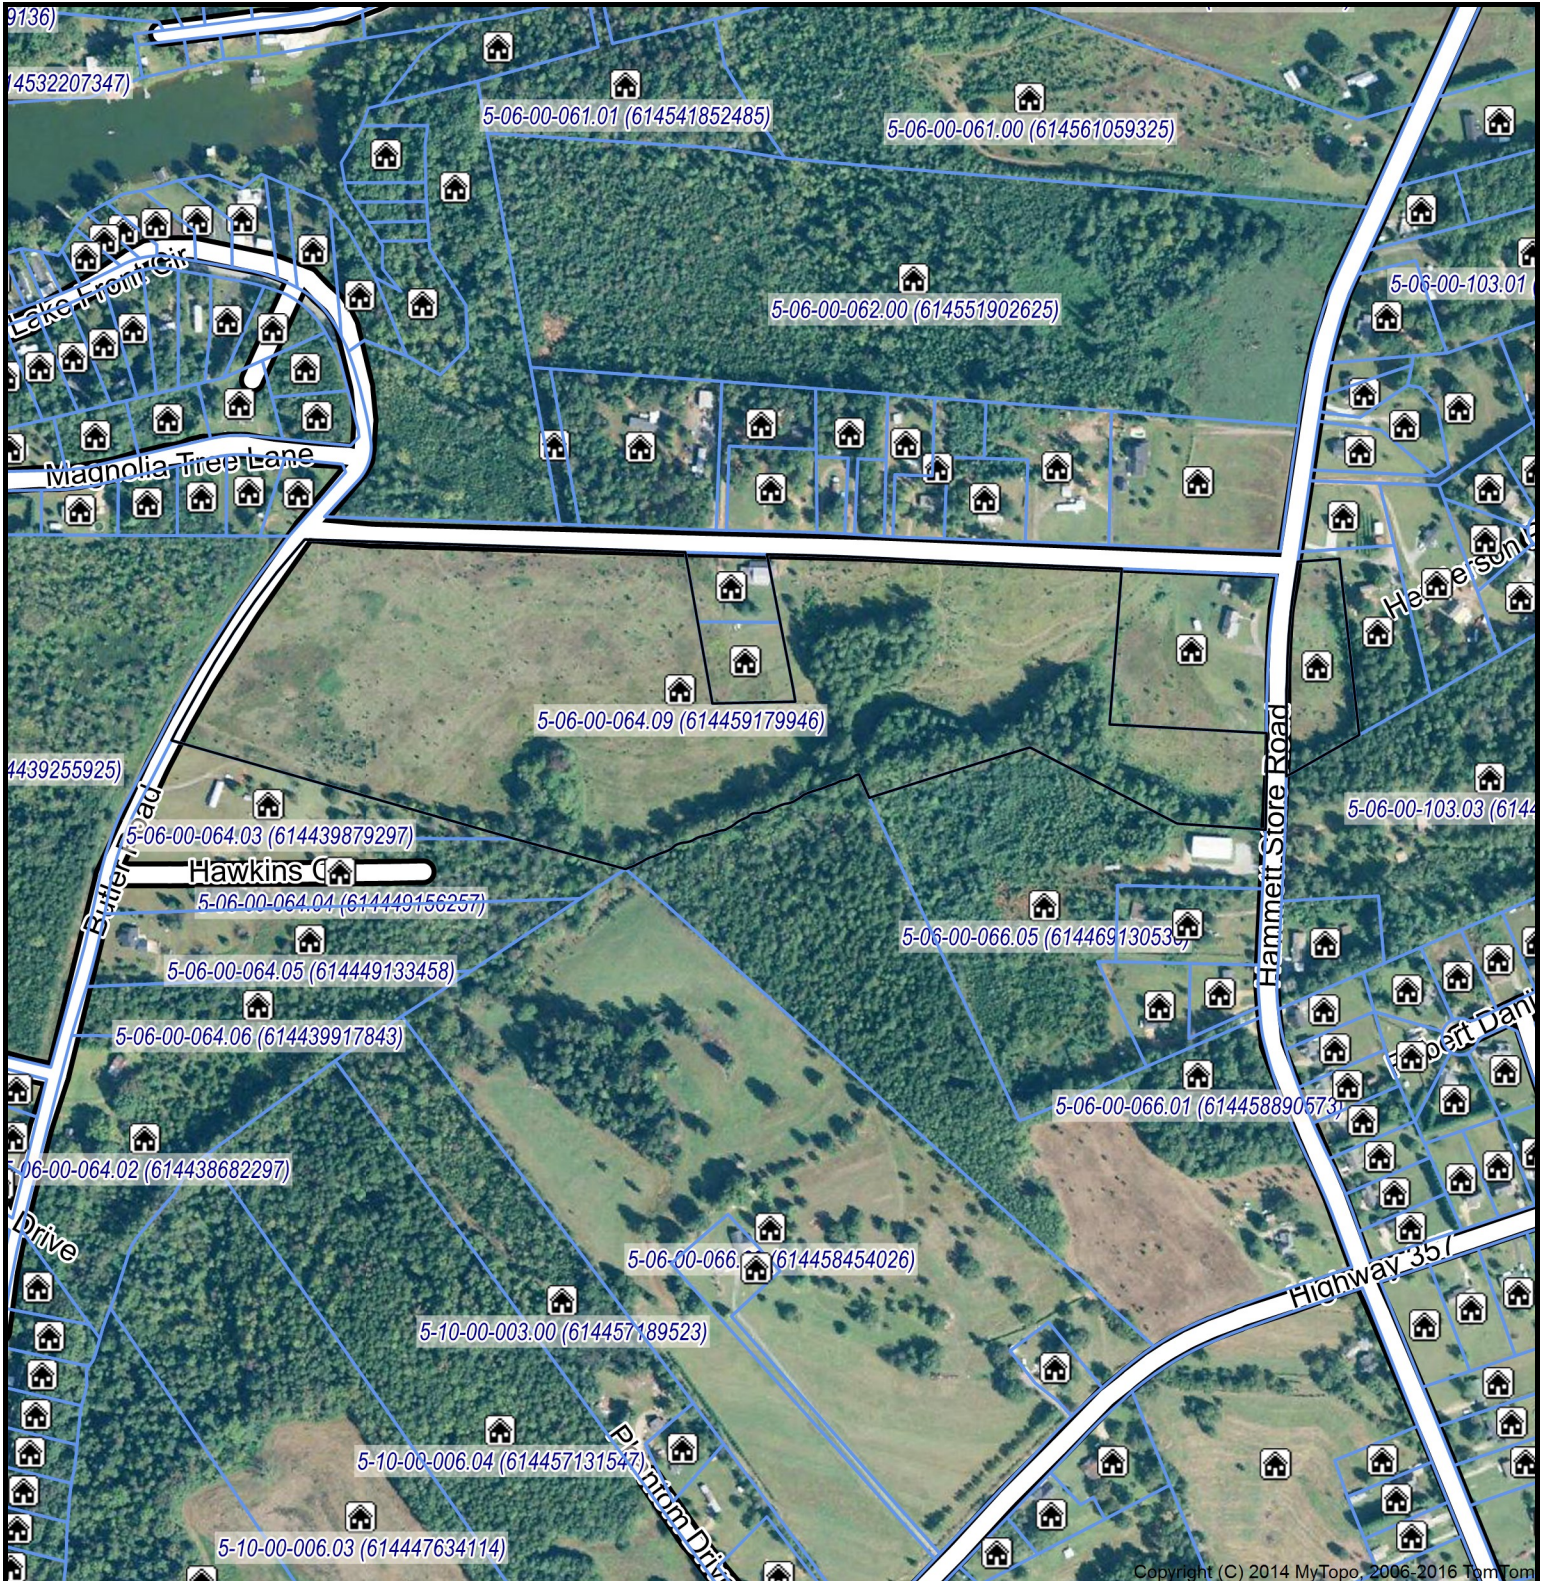

**39 +/- acres Holly Springs
Spartanburg County
\$7,900 per acre**

Metcalf Land Co. Inc.
Rob Metcalf, ALC
864-585-0444
rob@metcalfland.com
www.metcalfland.com

Copyright (C) 2014 MyTopo, 2006-2016 TomTom