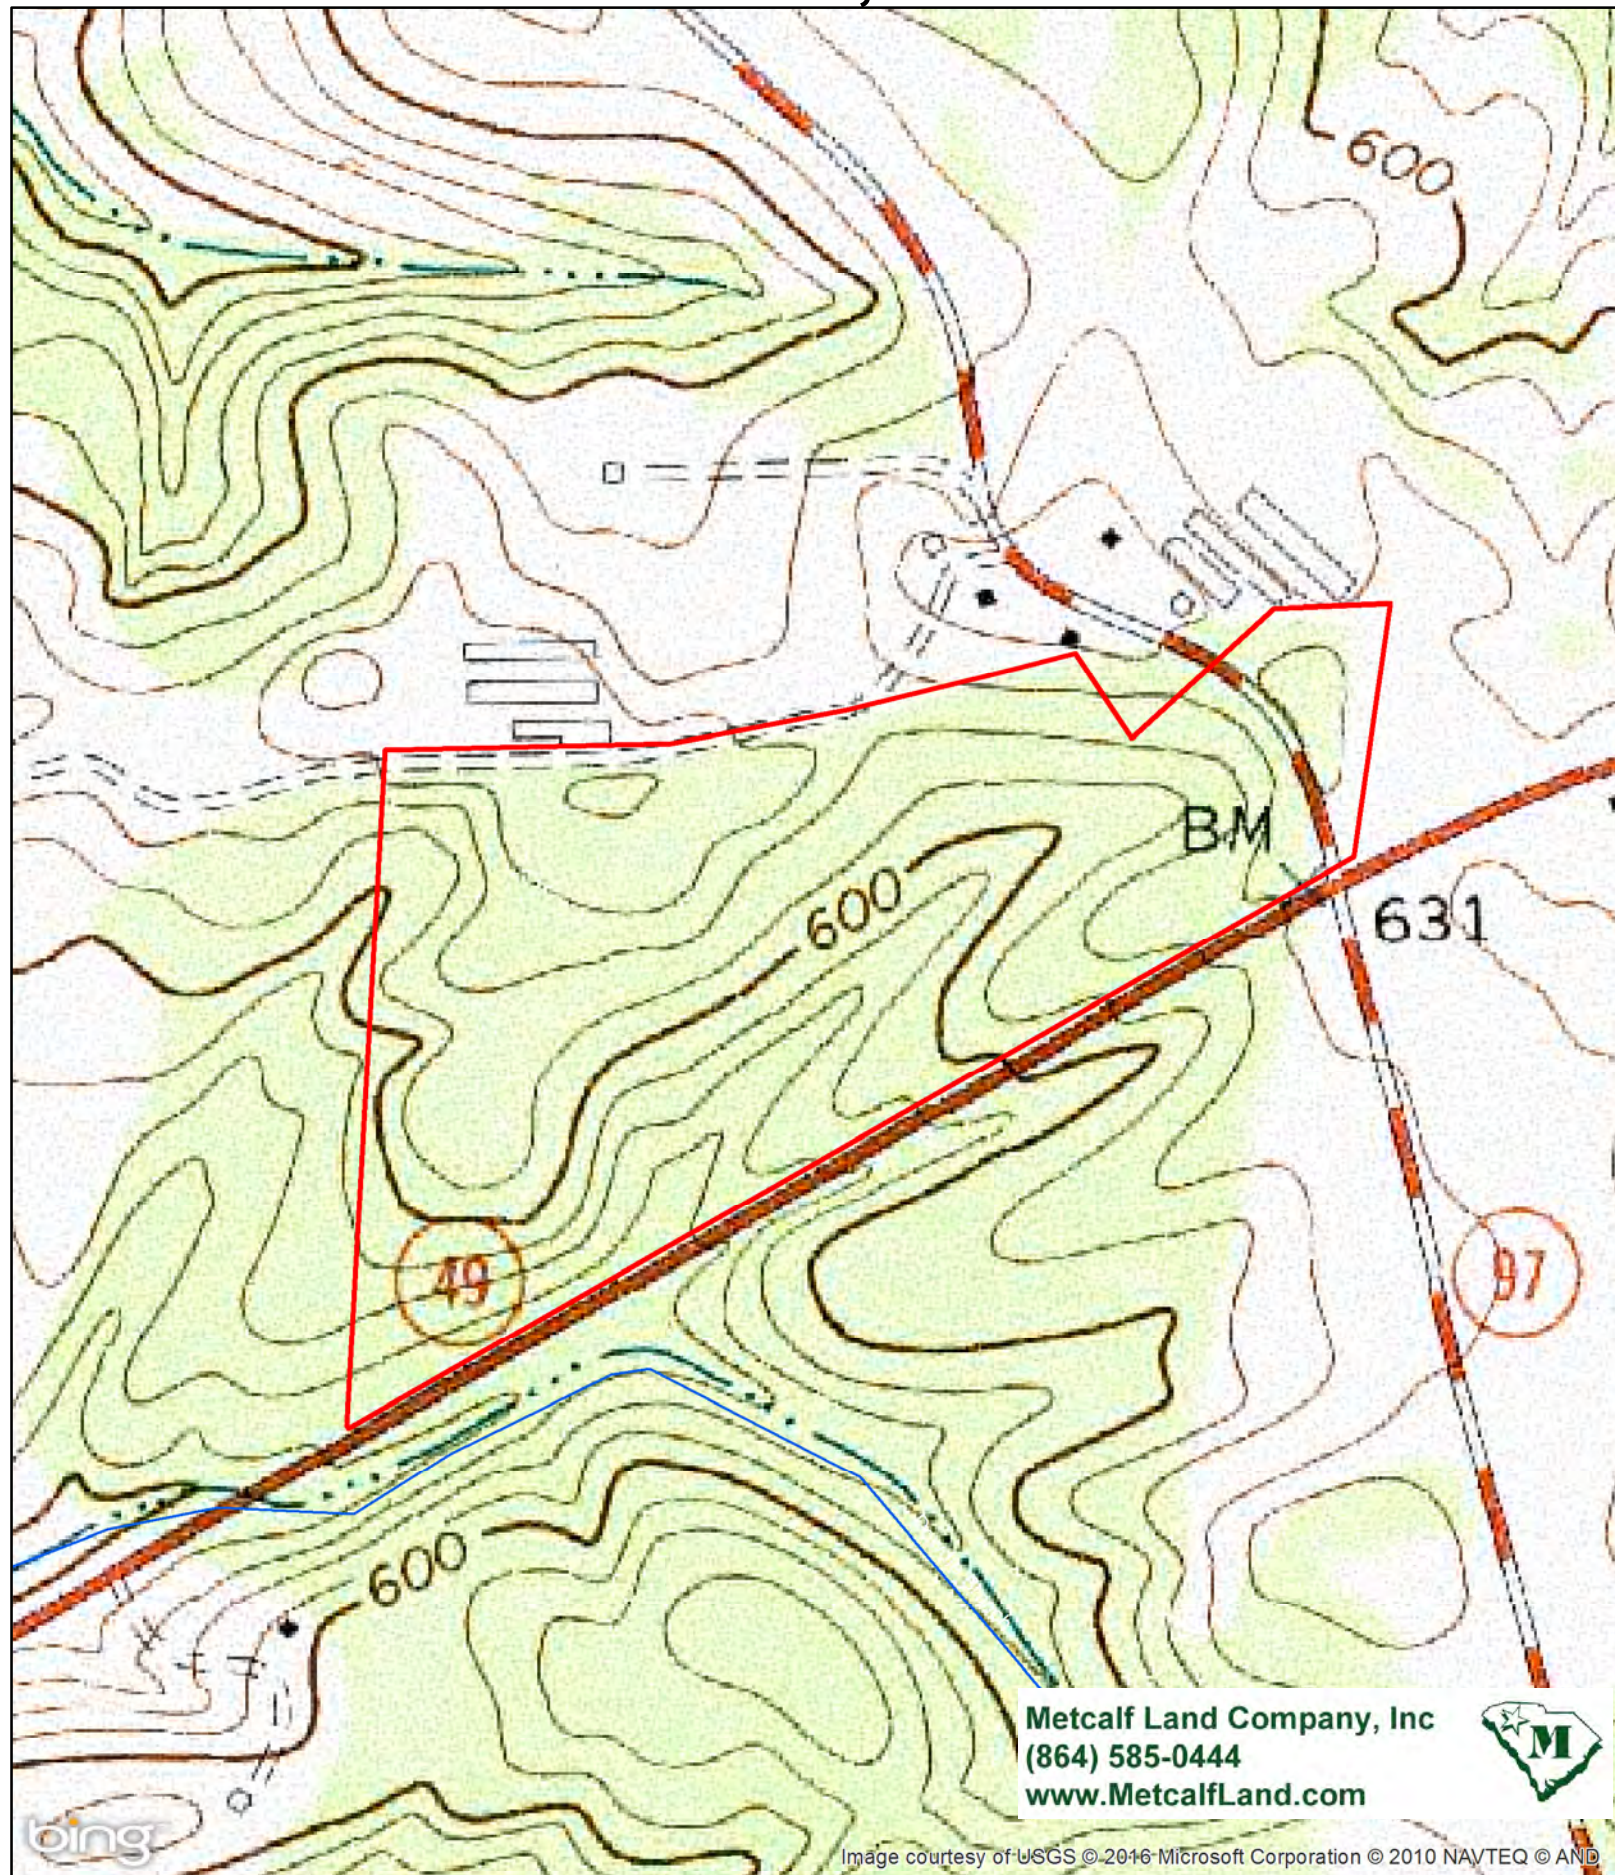

Blair Tract Sharon, SC

62.4± Acres

1 inch = 500 feet

Metcalf Land Company, Inc
(864) 585-0444
www.MetcalfLand.com

Image courtesy of USGS © 2016 Microsoft Corporation © 2010 NAVTEQ © AND

All information presented is from sources deemed reliable, but no warranty or representation is made as to the accuracy thereof and submitted subject to errors, omissions, and other conditions without notice.