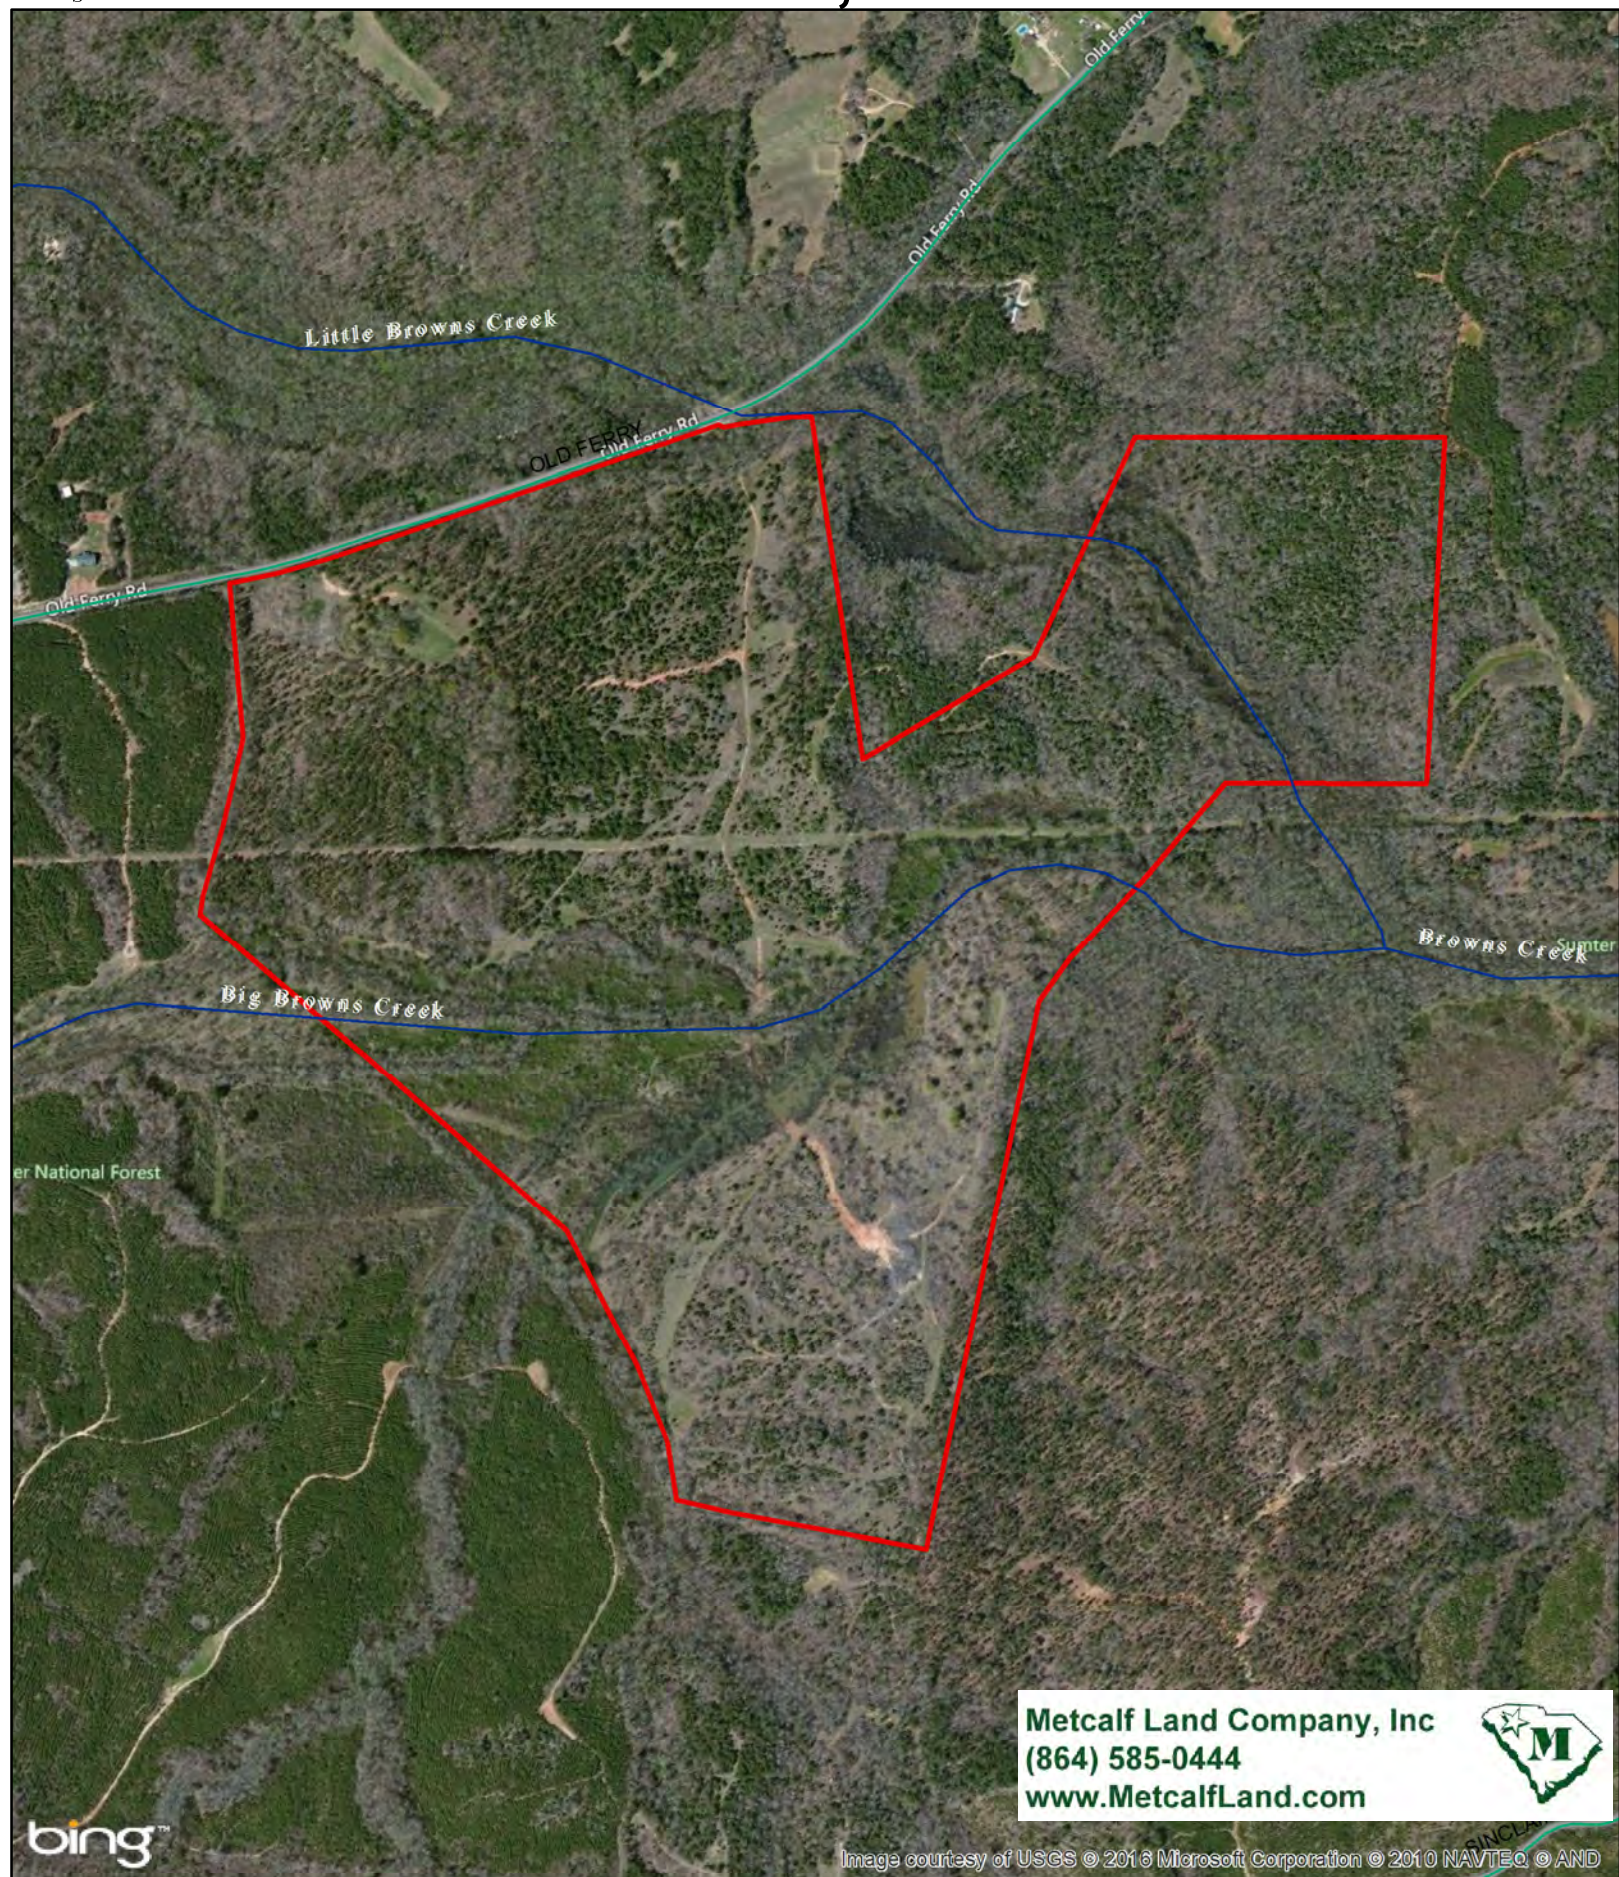

# Gregory Tract Union, SC

272± Acres

1 inch = 800 feet

Metcalf Land Company, Inc  
(864) 585-0444  
[www.MetcalfLand.com](http://www.MetcalfLand.com)

bing™

Image courtesy of USGS © 2016 Microsoft Corporation © 2010 NAVTEQ © AND