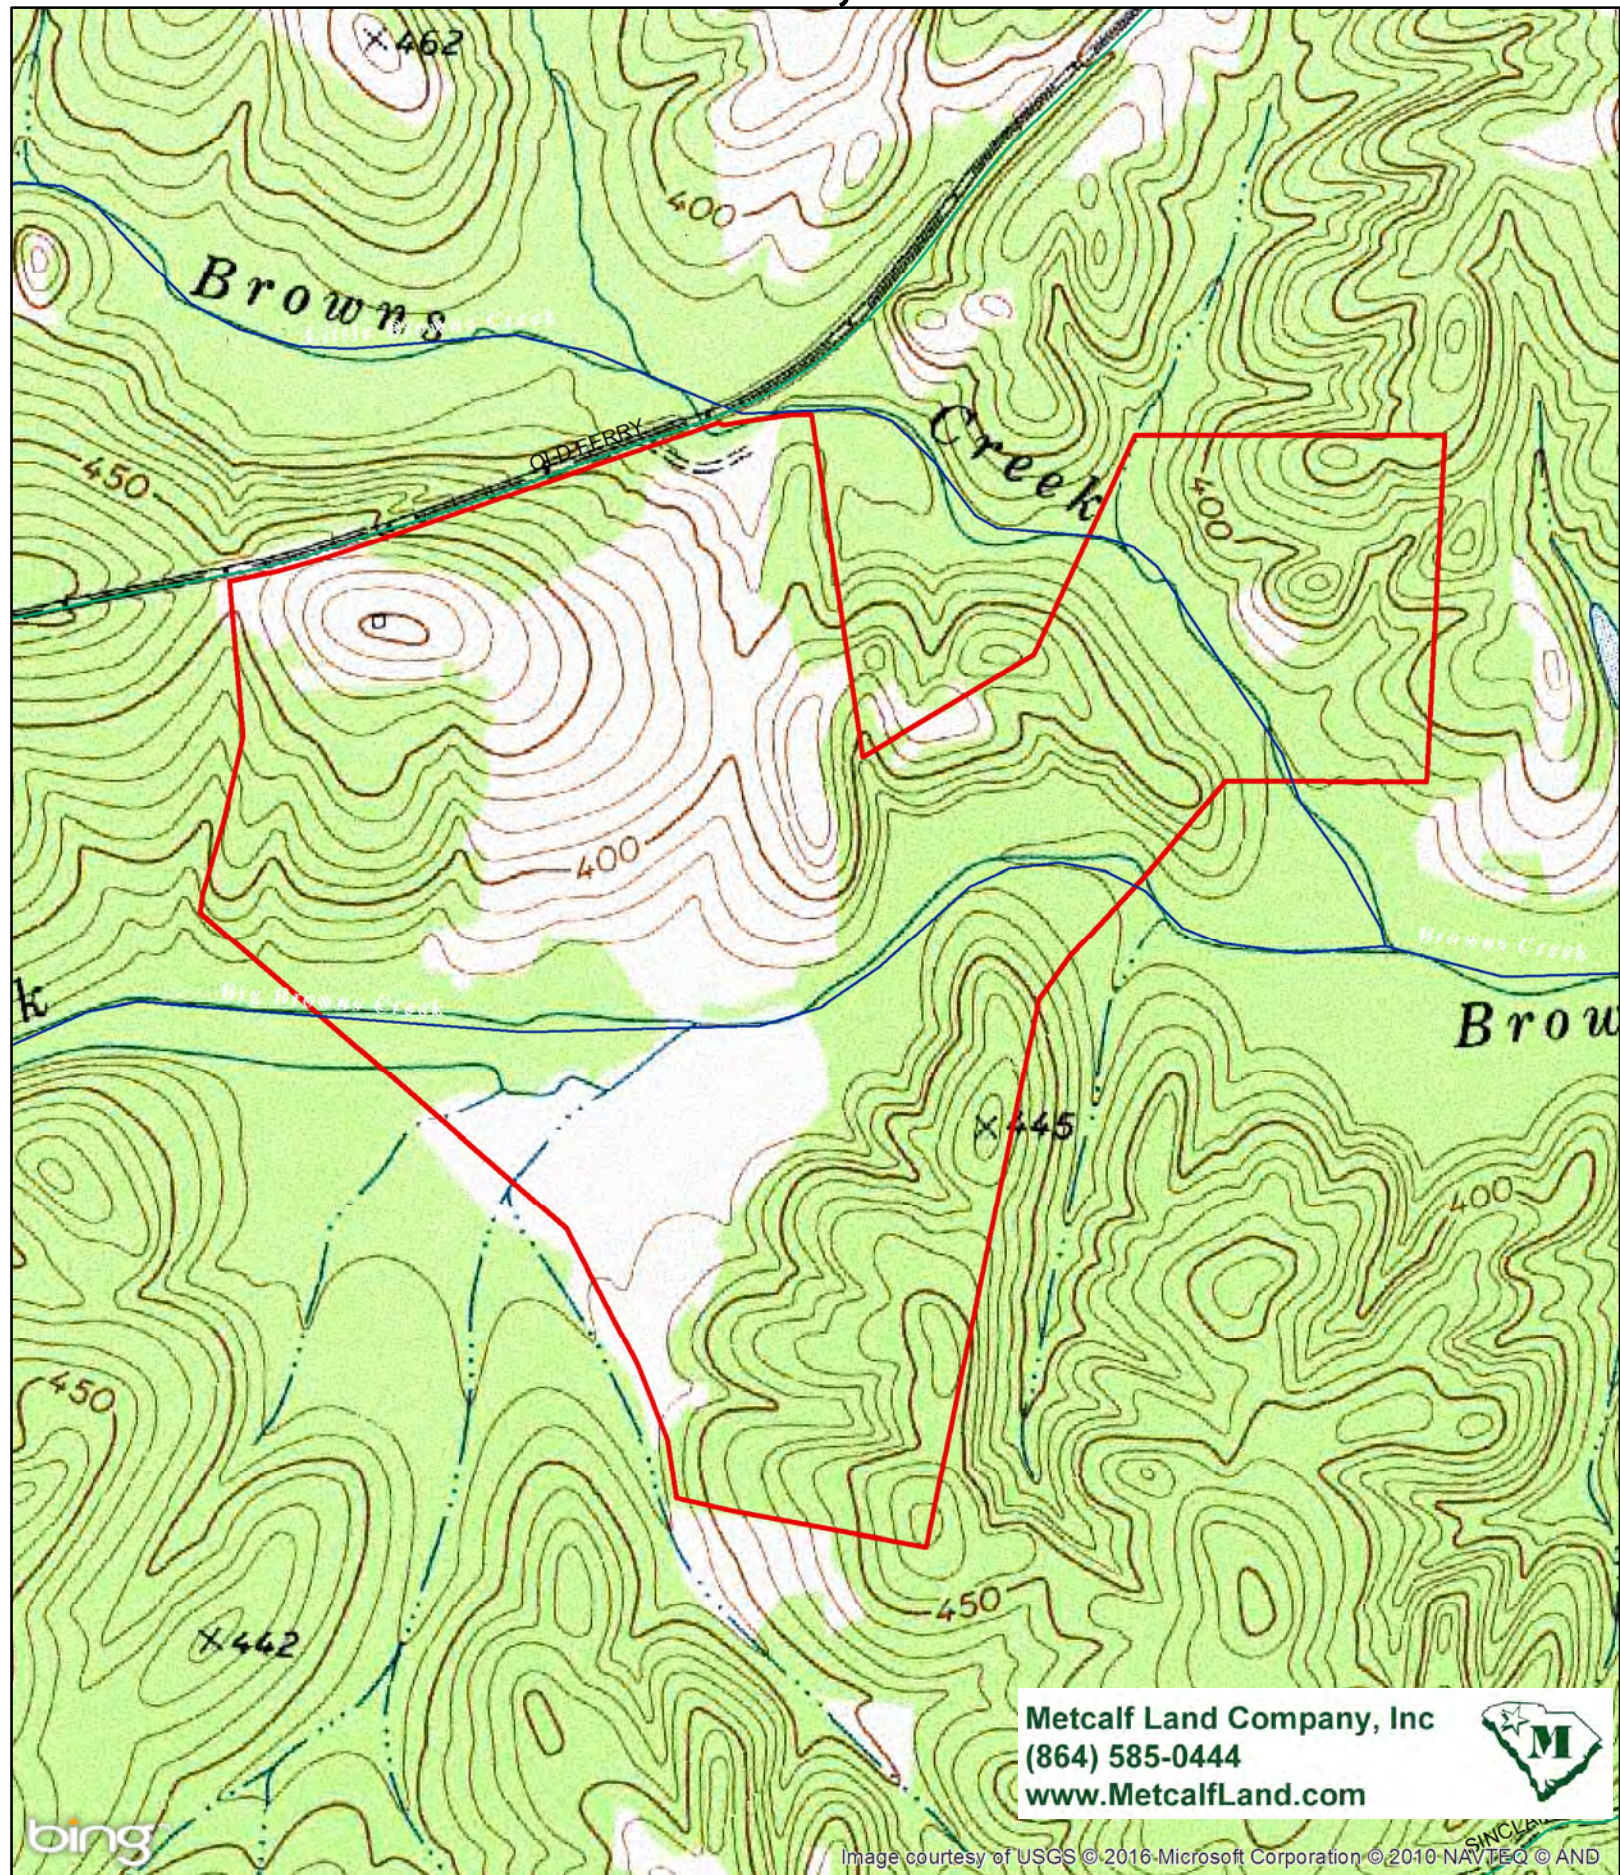

Gregory Tract Union, SC

272± Acres

1 inch = 800 feet

Metcalf Land Company, Inc
(864) 585-0444
www.MetcalfLand.com

Image courtesy of USGS © 2016 Microsoft Corporation © 2010 NAVTEQ © AND

All information presented is from sources deemed reliable, but no warranty or representation is made as to the accuracy thereof and submitted subject to errors, omissions, and other conditions without notice.