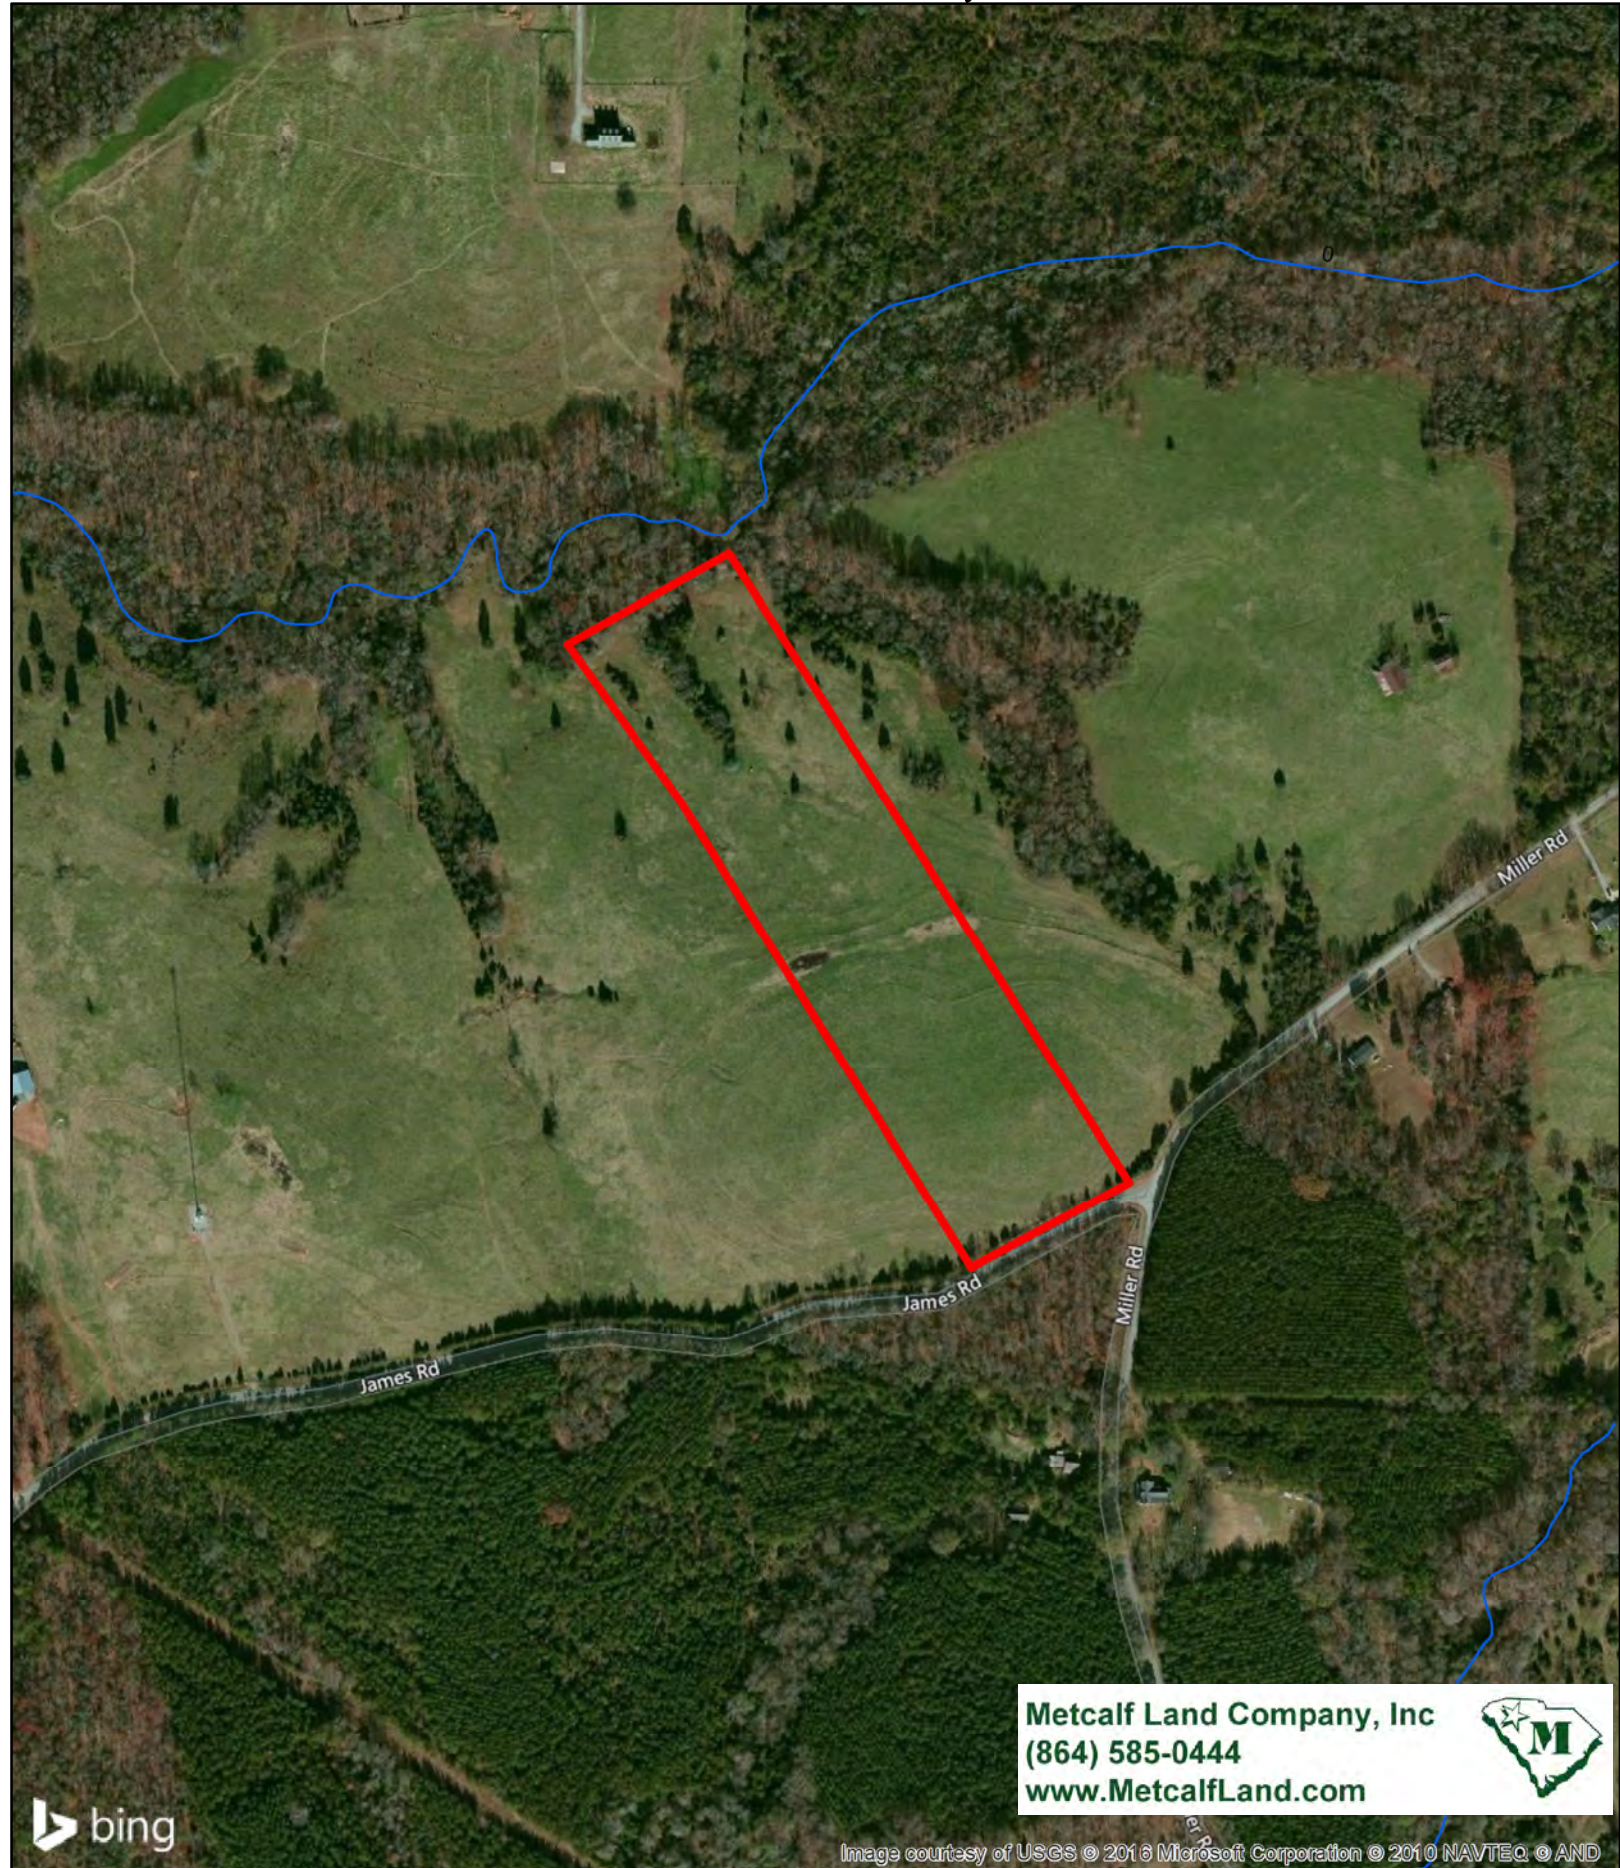

# McGee Tract Walnut Grove, SC

12.67± Acres

1 inch = 400 feet

**Metcalf Land Company, Inc**  
(864) 585-0444  
[www.MetcalfLand.com](http://www.MetcalfLand.com)

Image courtesy of USGS © 2016 Microsoft Corporation © 2010 NAVTEQ © AND