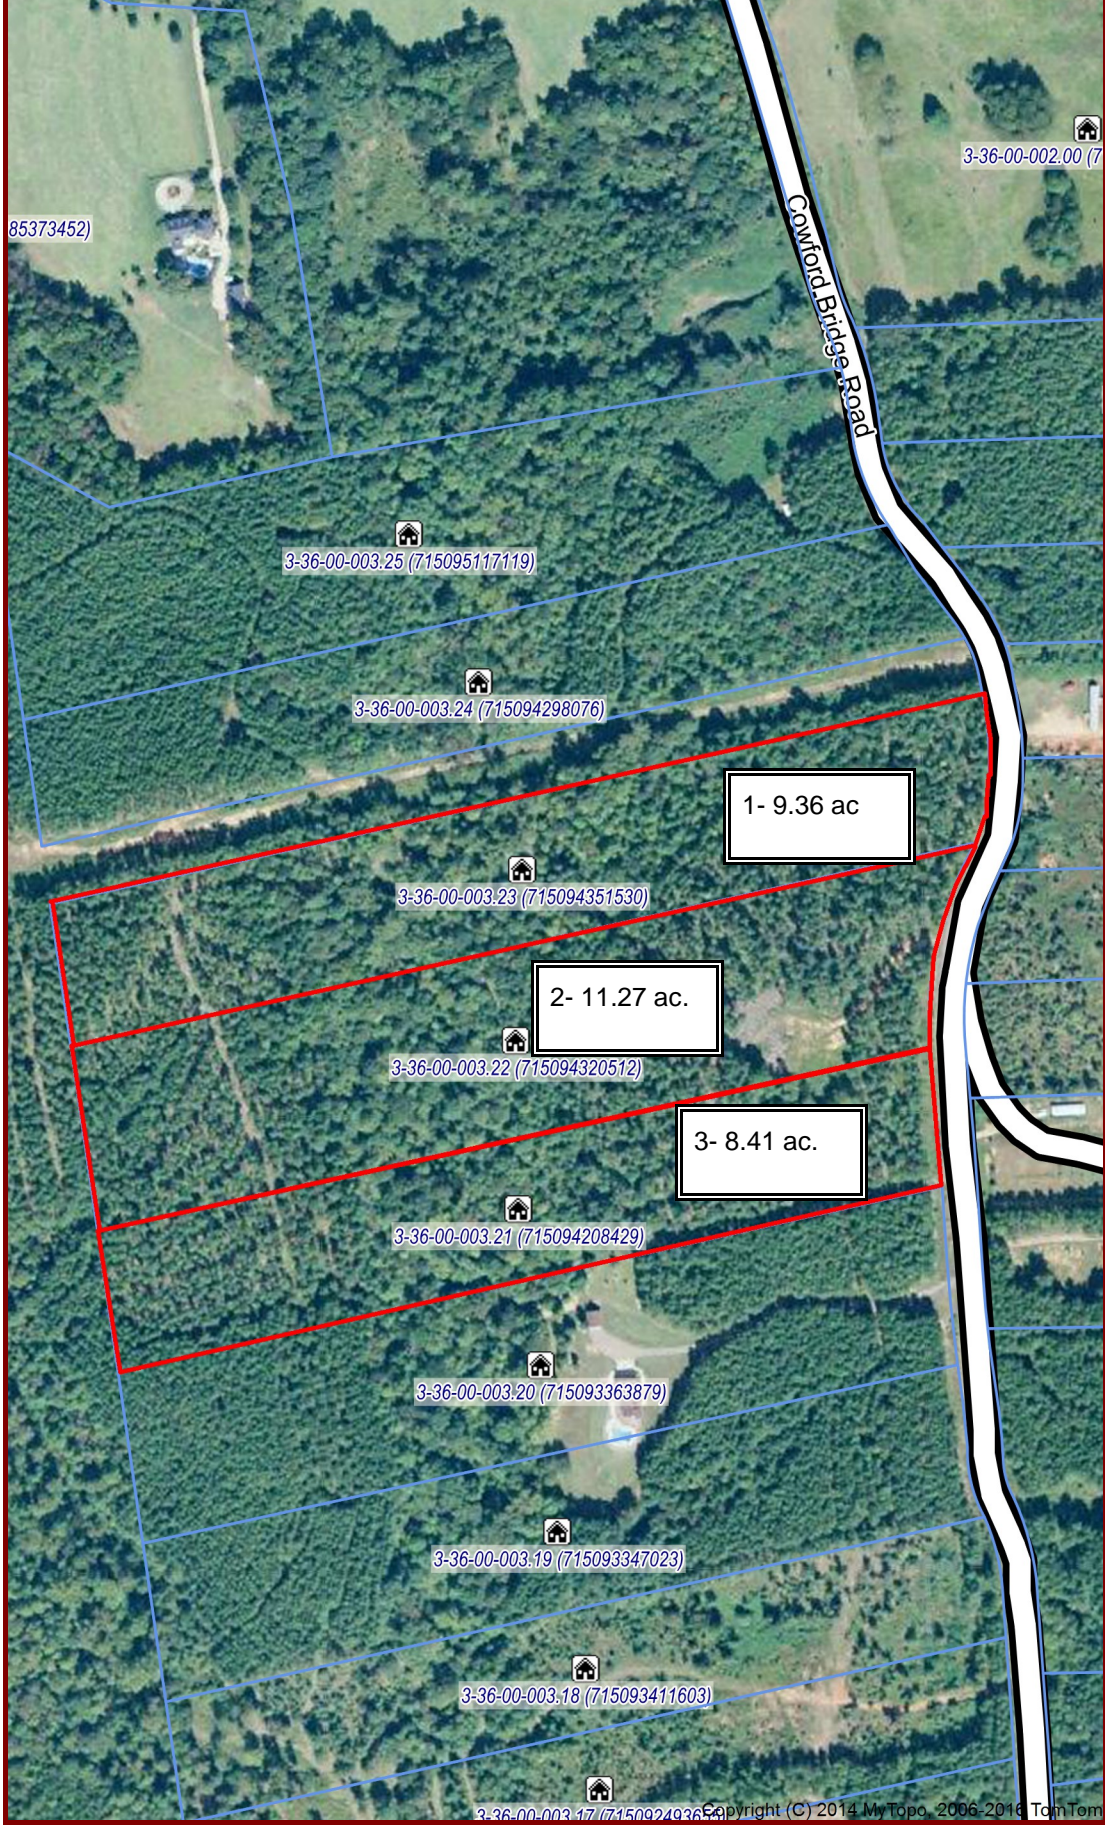

29 Acres Whitestone

Listing # 108900
3 tracts located on
Cowford Bridge Road
Spartanburg County, SC

17 0426667 E, 3858308 N

Metcalf Land Co., Inc.
864-585-0444
www.metcalfland.com

Please Note: While all information is deemed reliable, none is guaranteed.