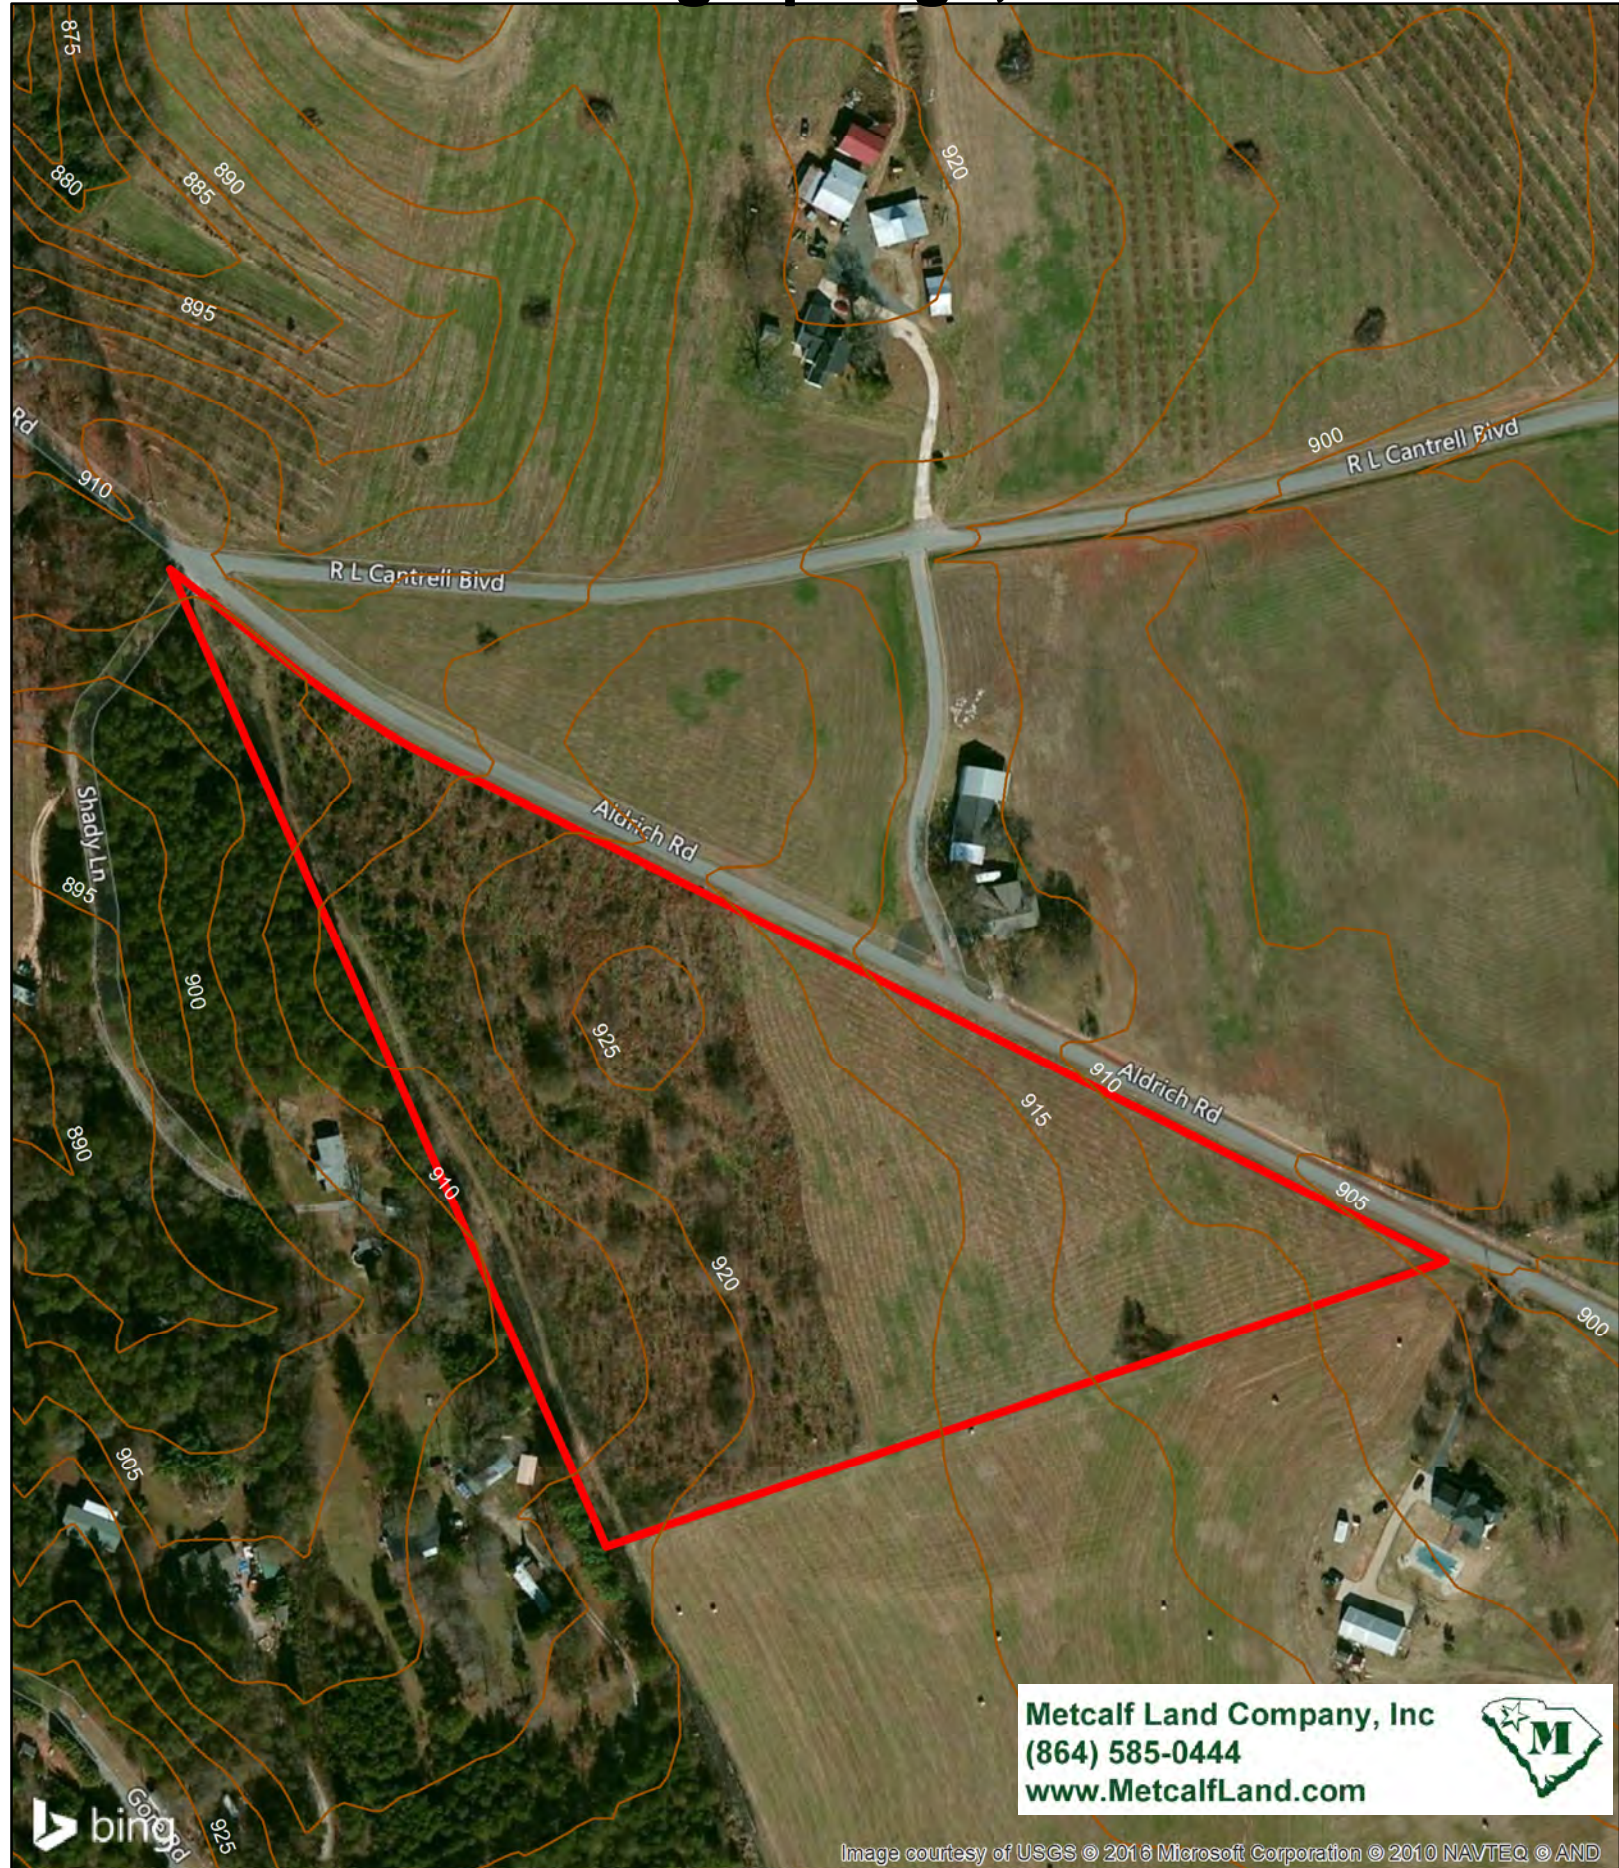

Lynch Tract Boiling Springs, SC

11.71± Acres

1 inch = 200 feet

Image courtesy of USGS © 2016 Microsoft Corporation © 2010 NAVTEQ © AND

All information presented is from sources deemed reliable, but no warranty or representation is made as to the accuracy thereof and submitted subject to errors, omissions, and other conditions without notice.