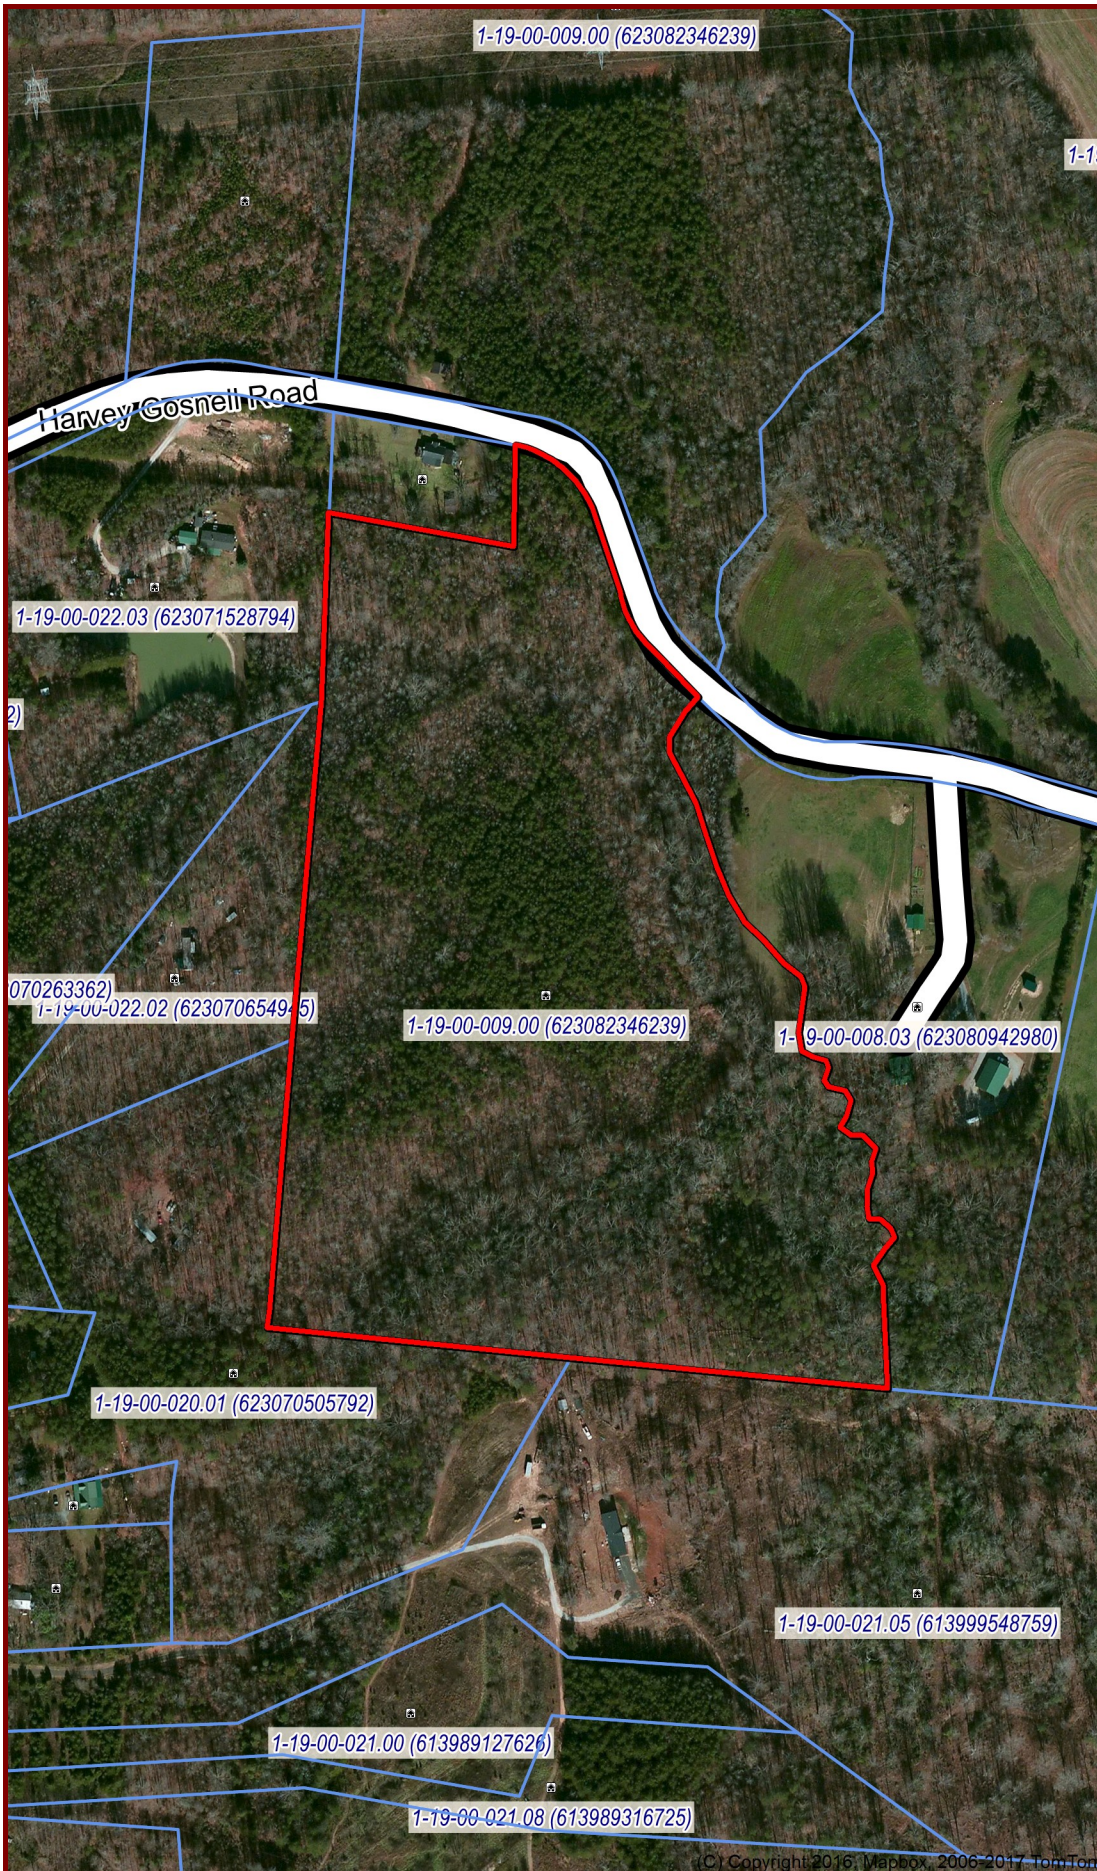

Hammett Tract

26.95 Acres
Harvey Gosnell Road
Campobello SC
035° 07' 37.4478" N, 082°
12' 35.0918" W

Metcalf Land Co. Inc.
864-585-0444
rob@metcalfland.com
metcalfland.com

Please Note: While all information is deemed reliable, none is guaranteed.