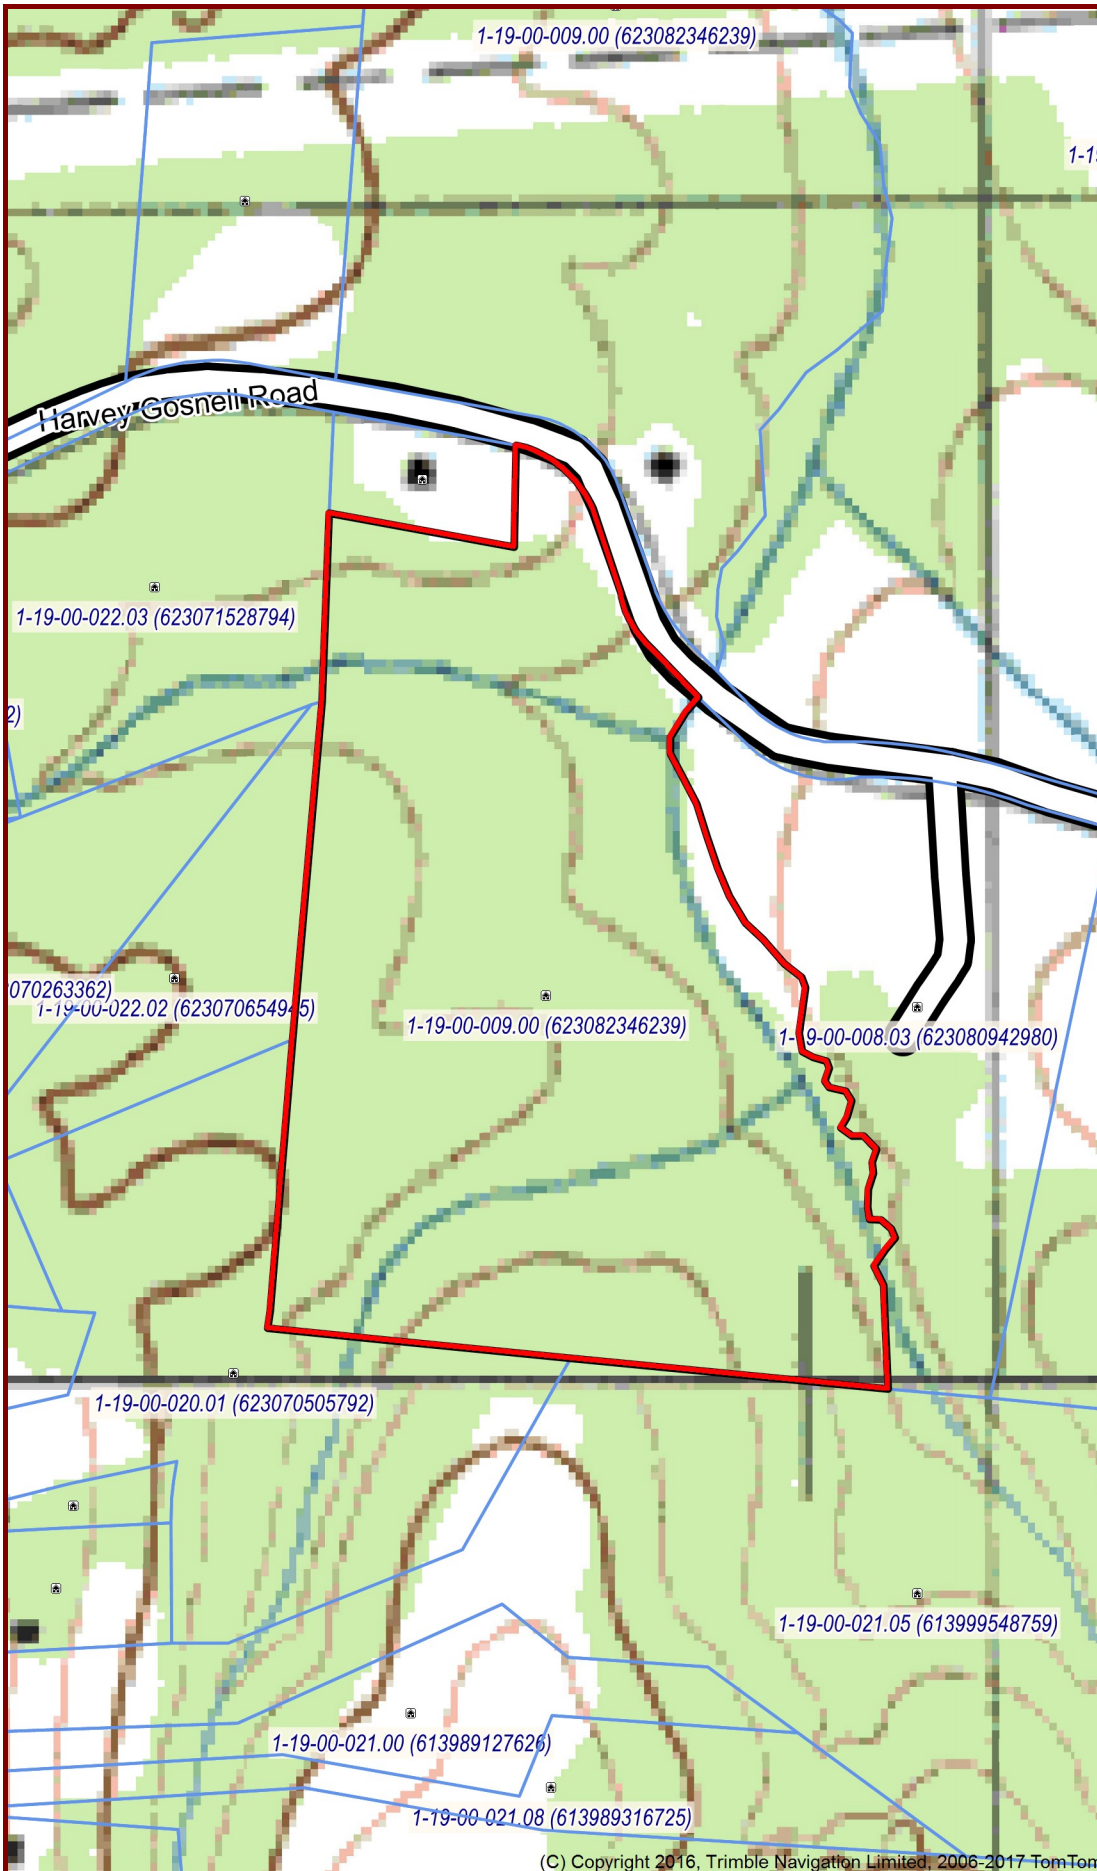

# Hammett Tract

26.95 Acres  
Harvey Gosnell Road  
Campobello SC  
035° 07' 37.4478" N, 082°  
12' 35.0918" W

Metcalf Land Co. Inc.  
864-585-0444  
rob@metcalfland.com  
metcalfland.com

(C) Copyright 2016, Trimble Navigation Limited, 2006-2017 TomTom