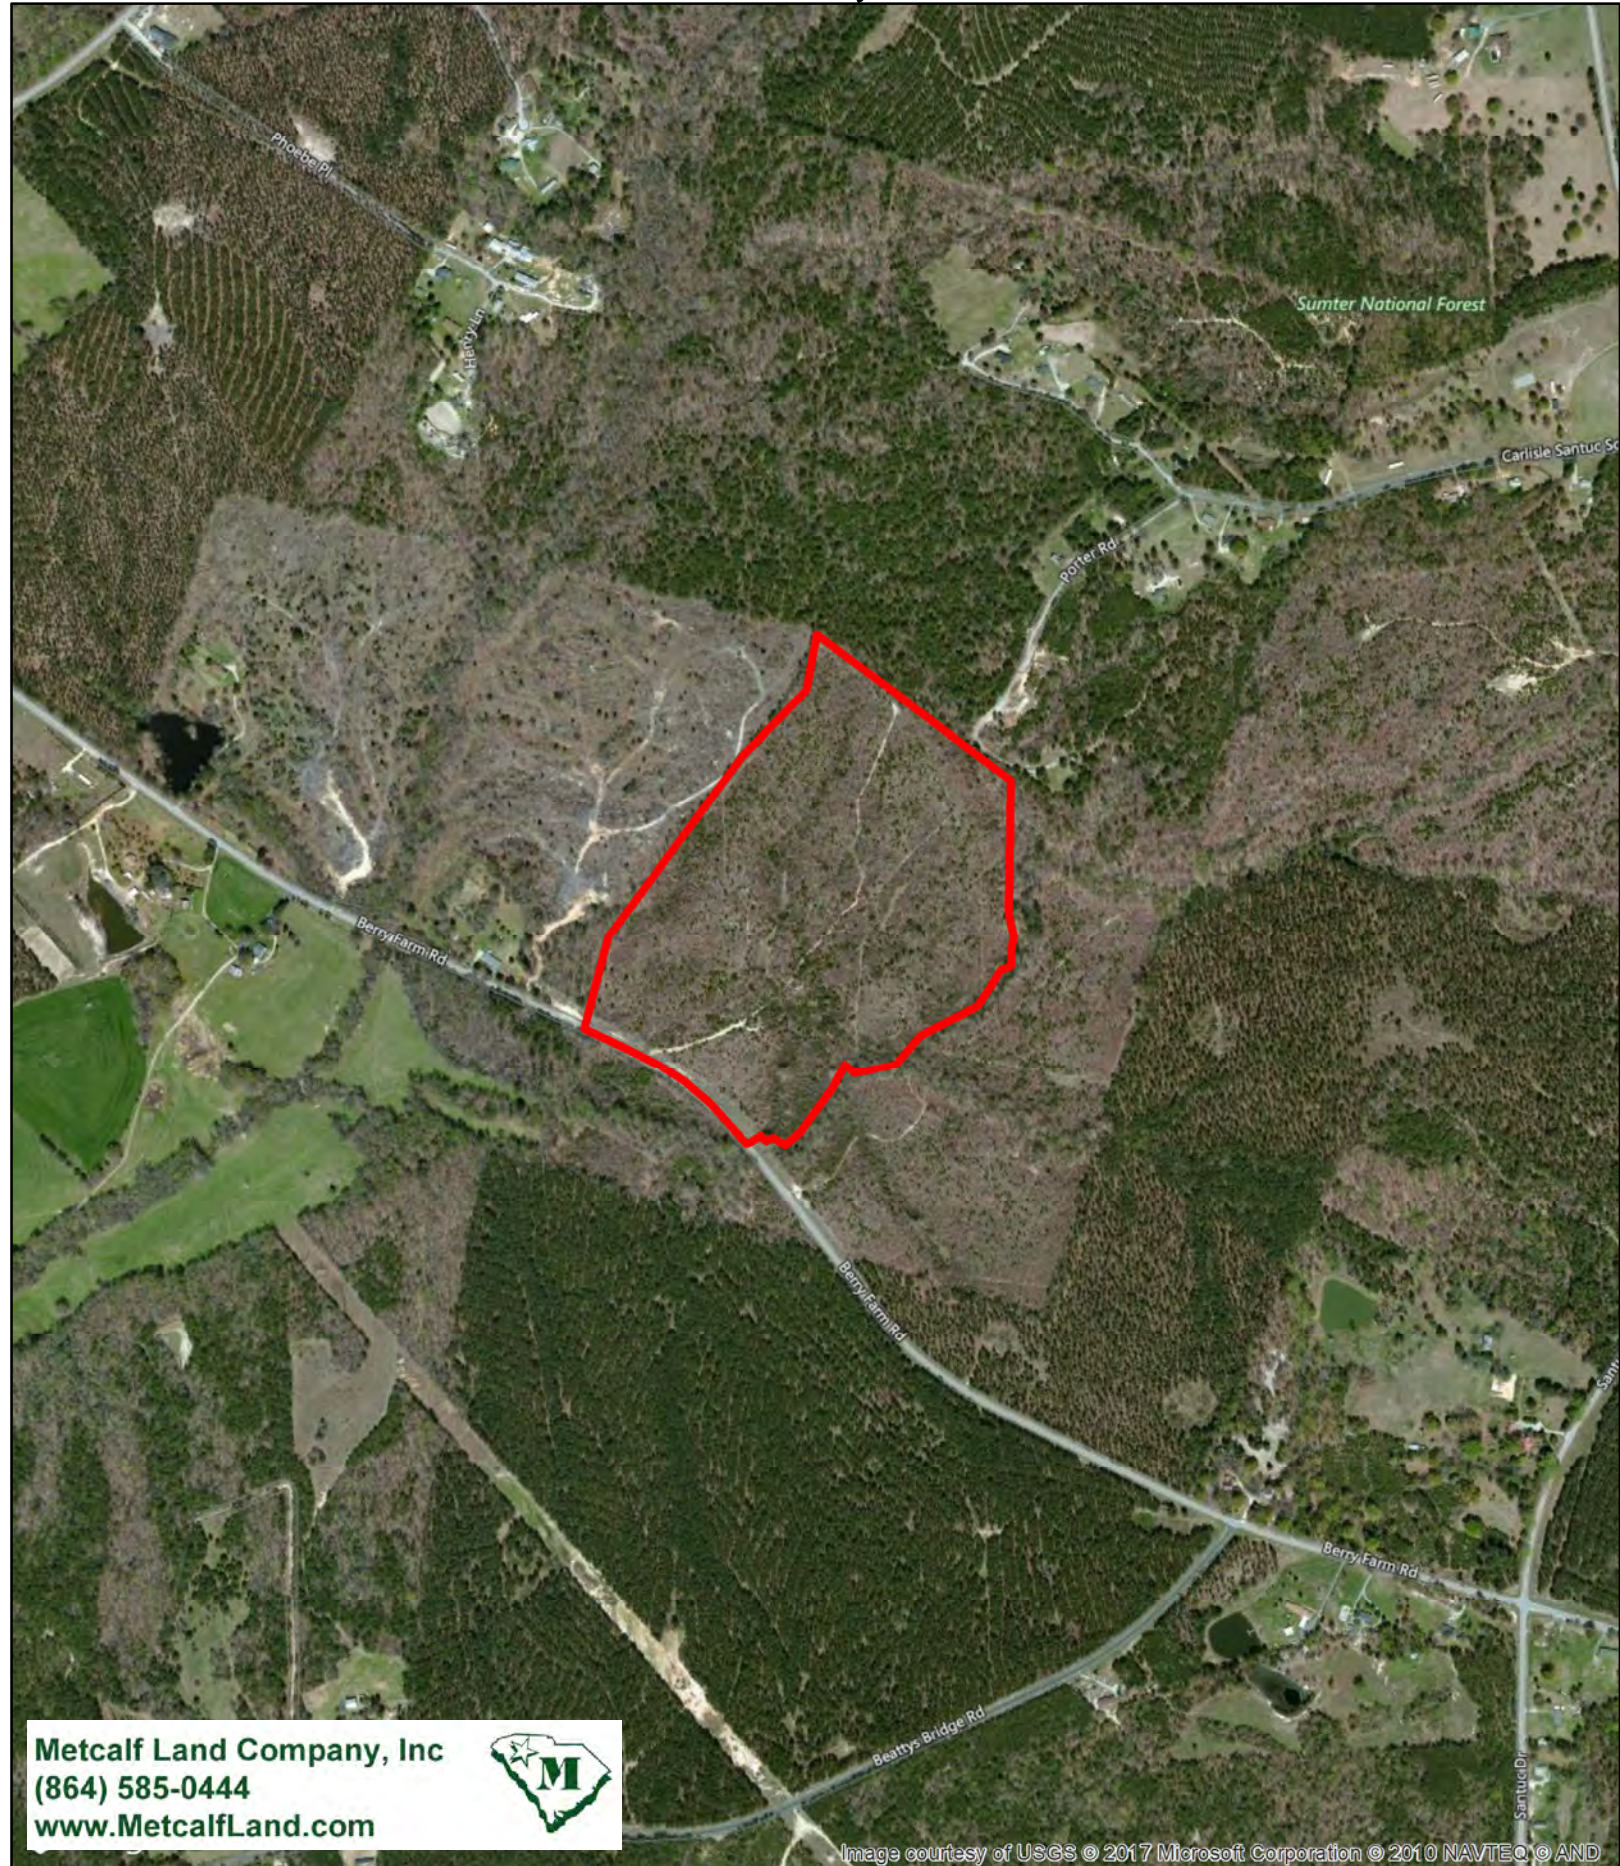

Ashby Tract Santuc, SC

53± Acres

1 inch = 800 feet

Metcalf Land Company, Inc
(864) 585-0444
www.MetcalfLand.com

Image courtesy of USGS © 2017 Microsoft Corporation © 2010 NAVTEQ © AND

All information presented is from sources deemed reliable, but no warranty or representation is made as to the accuracy thereof and submitted subject to errors, omissions, and other conditions without notice.