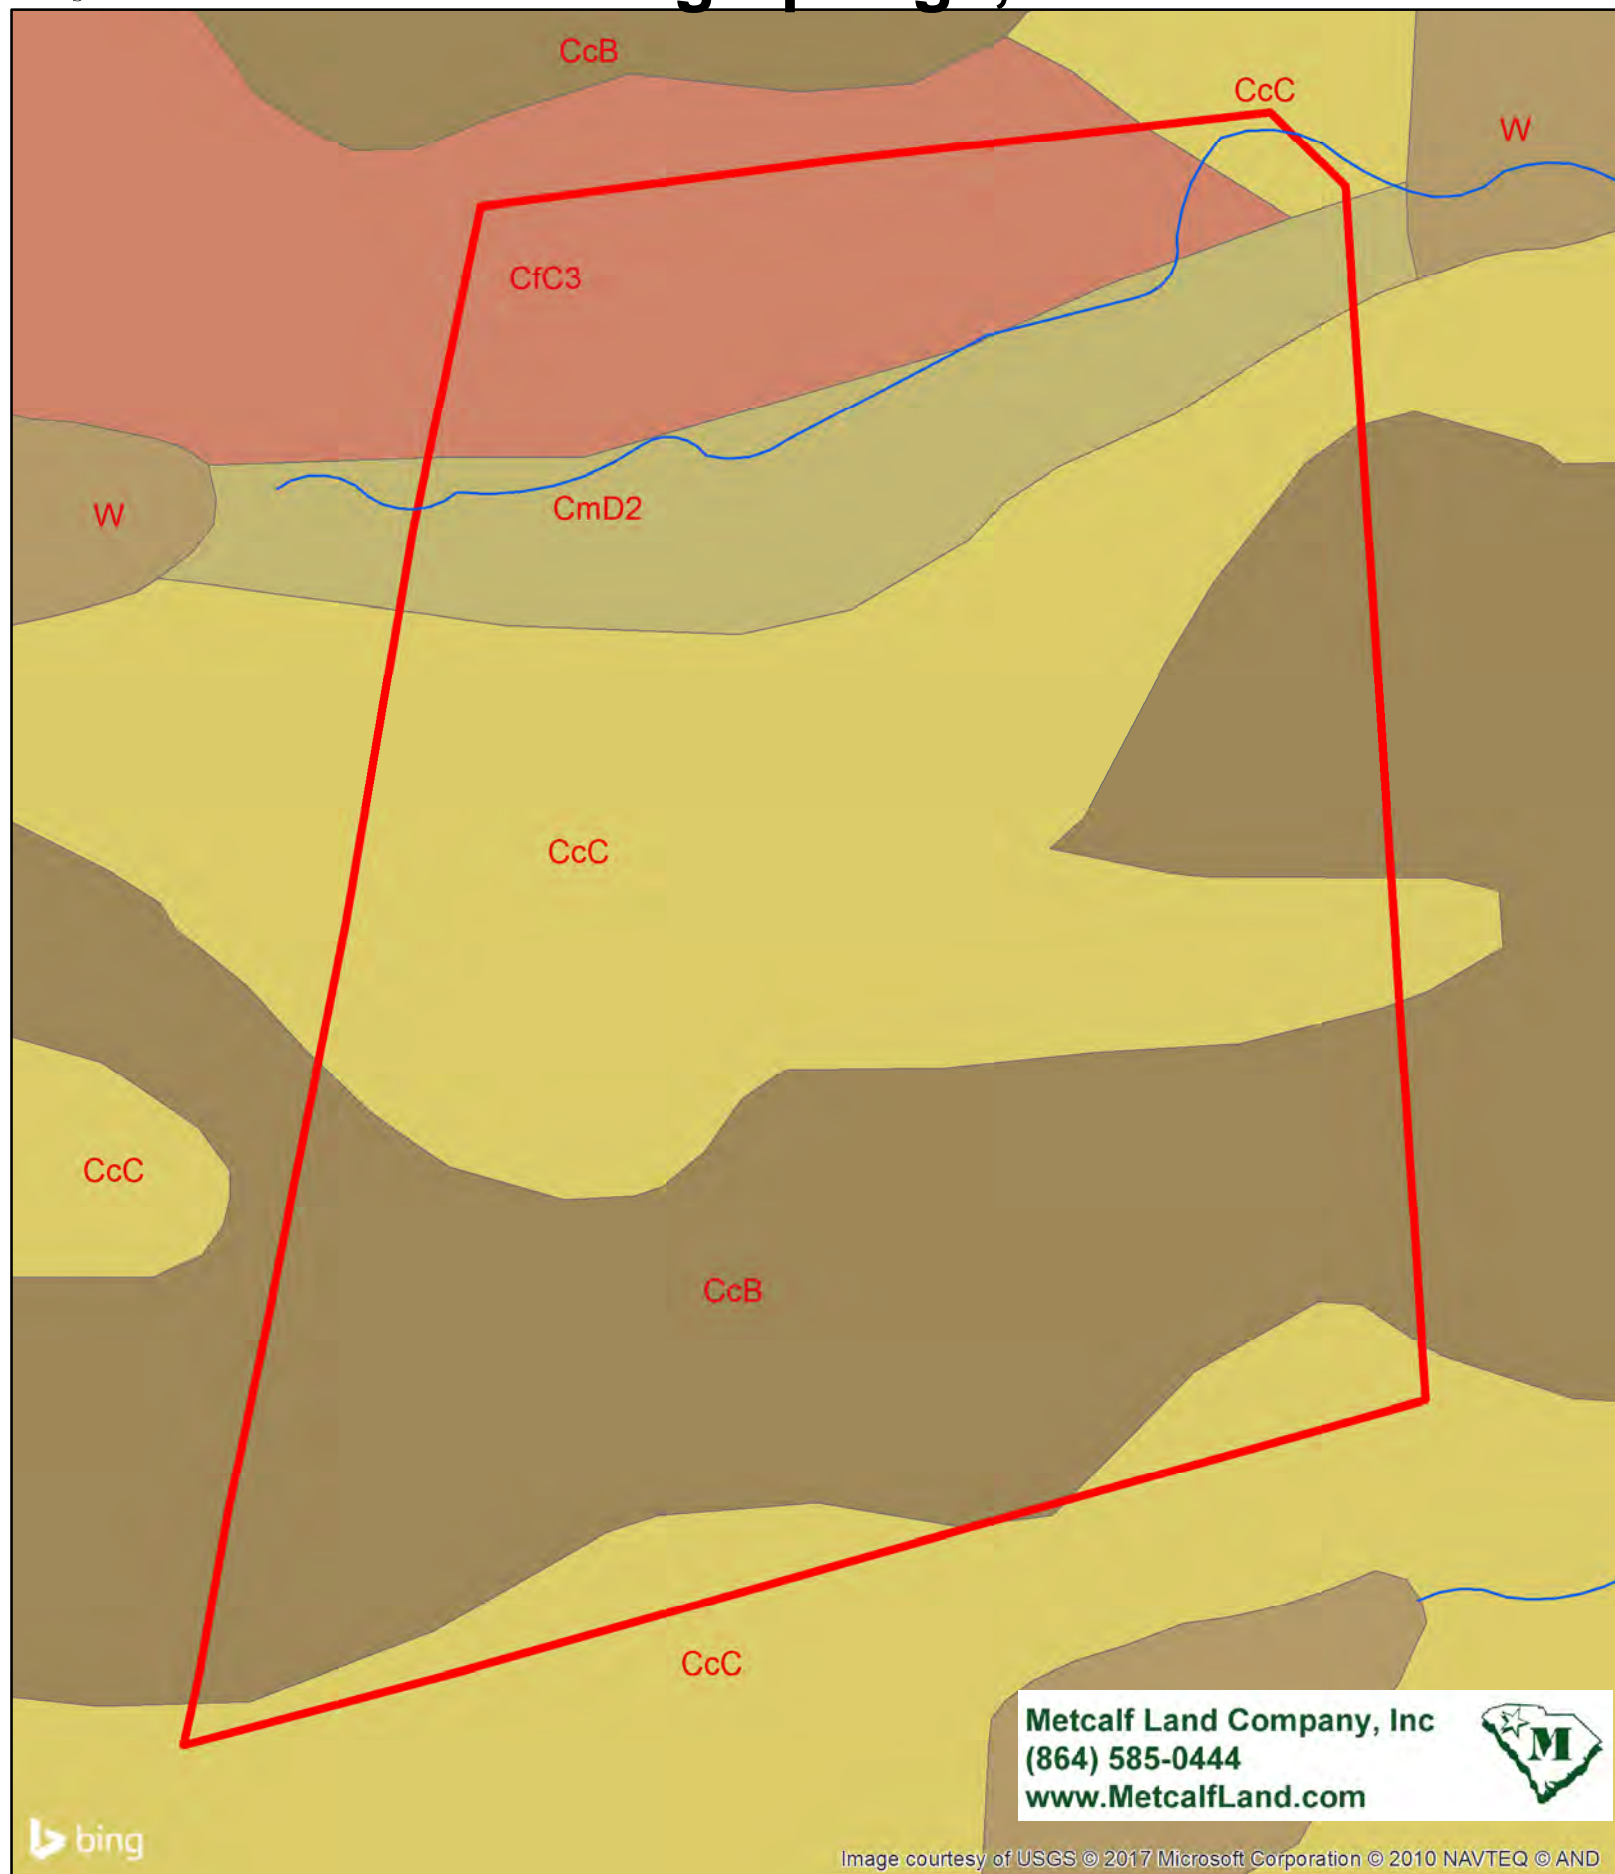

Collins Tract Boiling Springs, SC

36± Acres

1 inch = 200 feet

Metcalf Land Company, Inc
(864) 585-0444
www.MetcalfLand.com

Image courtesy of USGS © 2017 Microsoft Corporation © 2010 NAVTEQ © AND

All information presented is from sources deemed reliable, but no warranty or representation is made as to the accuracy thereof and submitted subject to errors, omissions, and other conditions without notice.