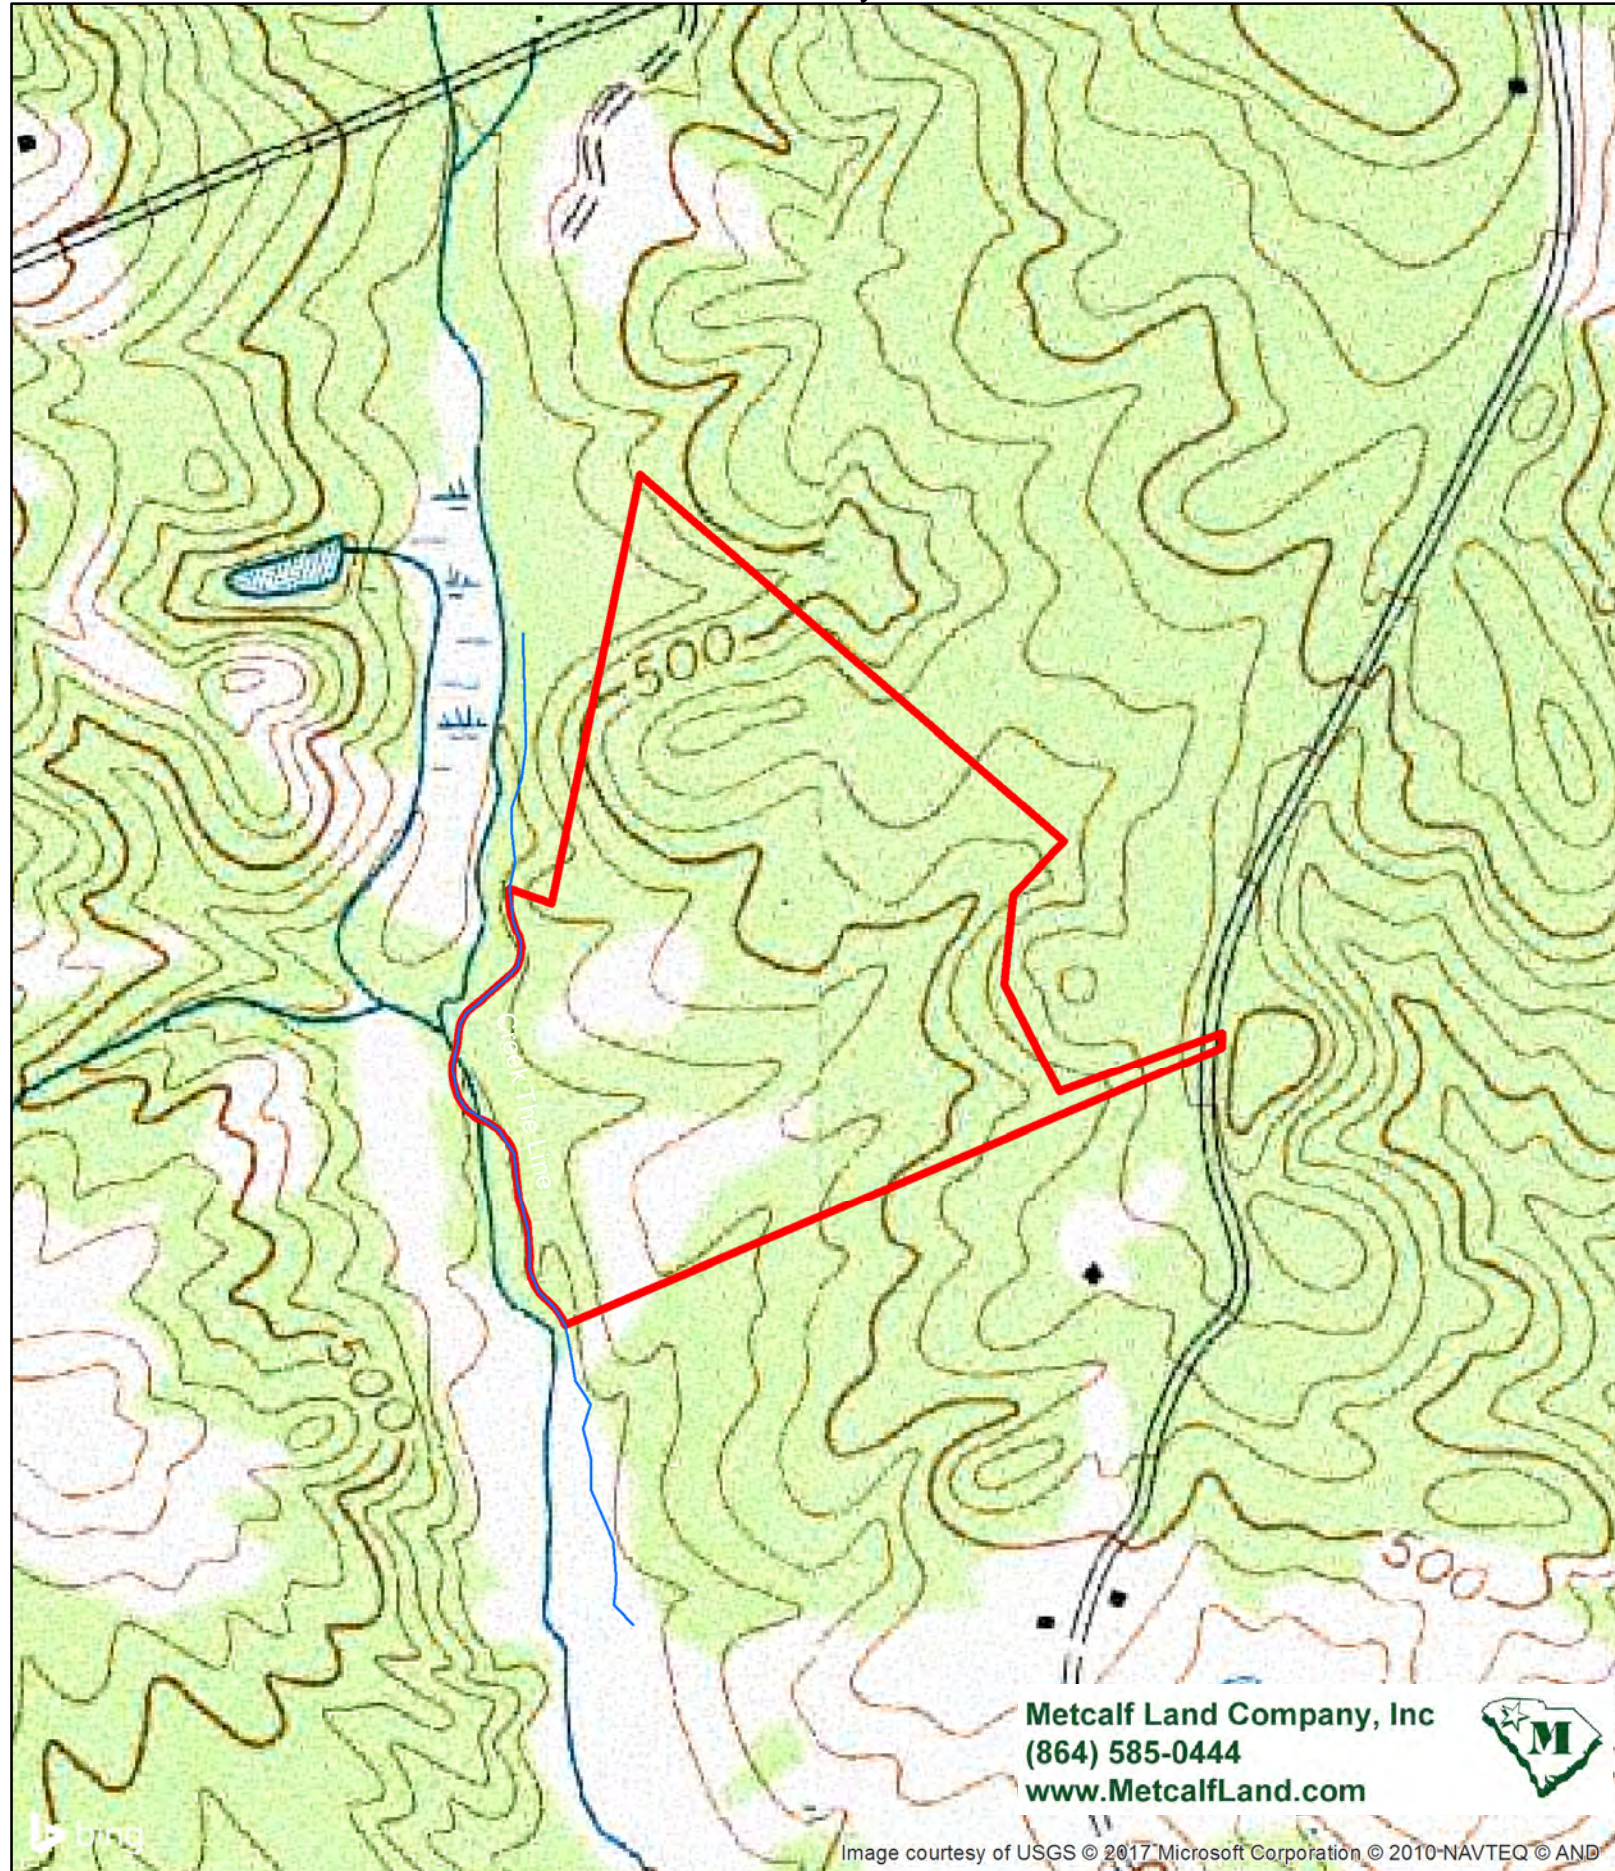

Hughes Tract Buffalo, SC

45.96± Acres

1 inch = 500 feet

Metcalf Land Company, Inc
(864) 585-0444
www.MetcalfLand.com

Image courtesy of USGS © 2017 Microsoft Corporation © 2010-NAVTEQ © AND

All information presented is from sources deemed reliable, but no warranty or representation is made as to the accuracy thereof and submitted subject to errors, omissions, and other conditions without notice.