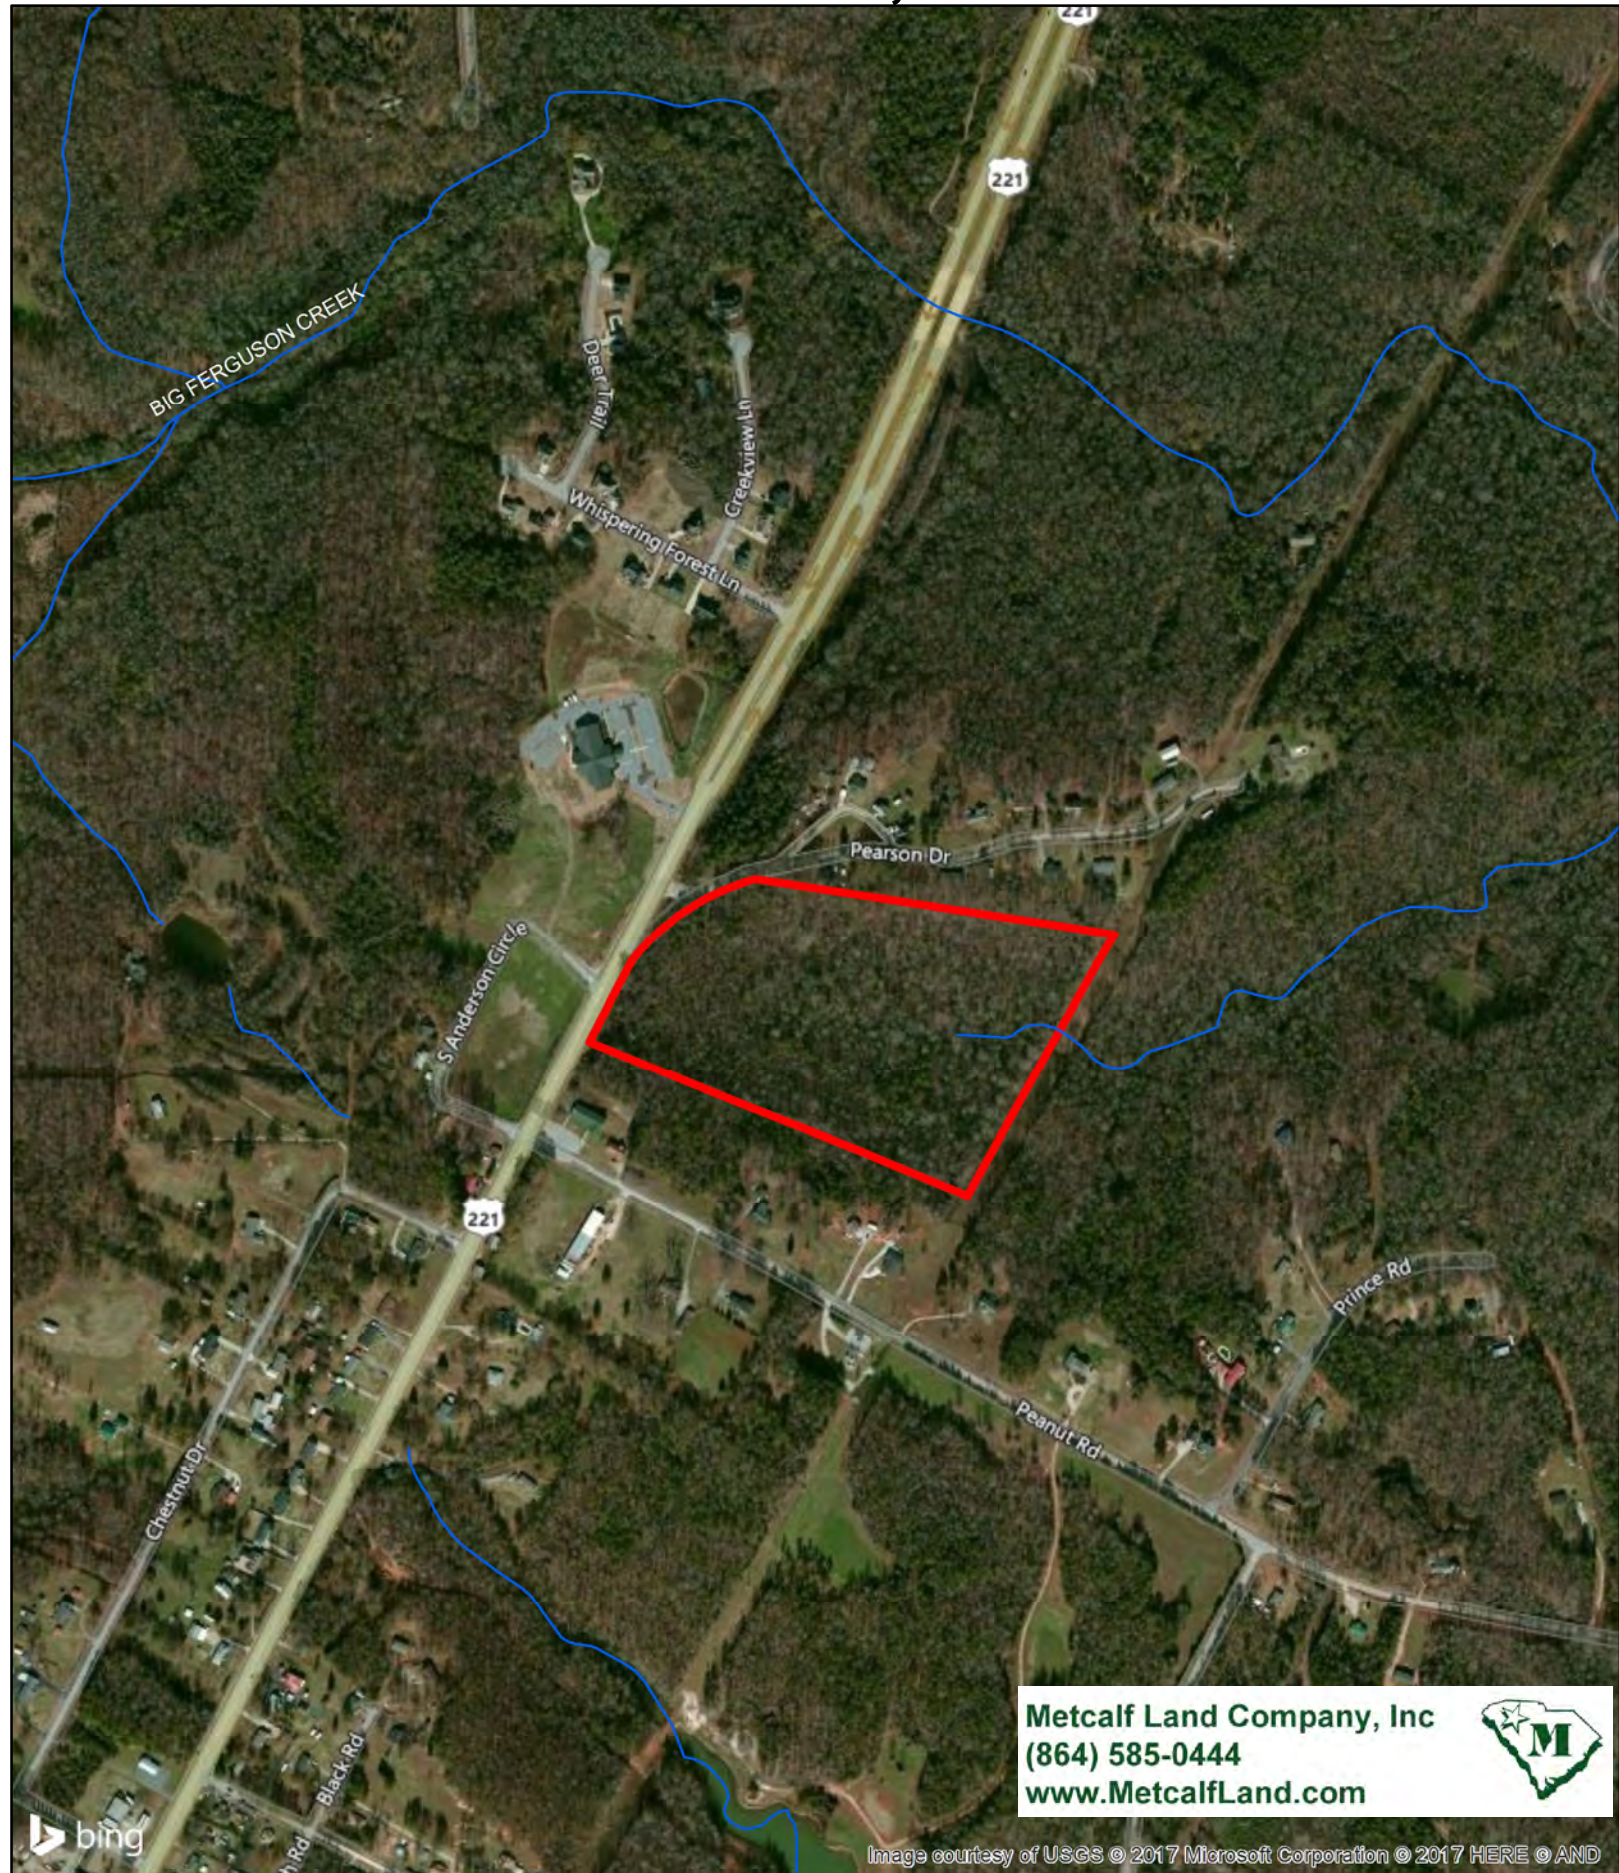

# Pitts Tract Woodfuff, SC

22.91± Acres

1 inch = 600 feet

**Metcalf Land Company, Inc**  
(864) 585-0444  
[www.MetcalfLand.com](http://www.MetcalfLand.com)

Image courtesy of USGS © 2017 Microsoft Corporation © 2017 HERE © AND