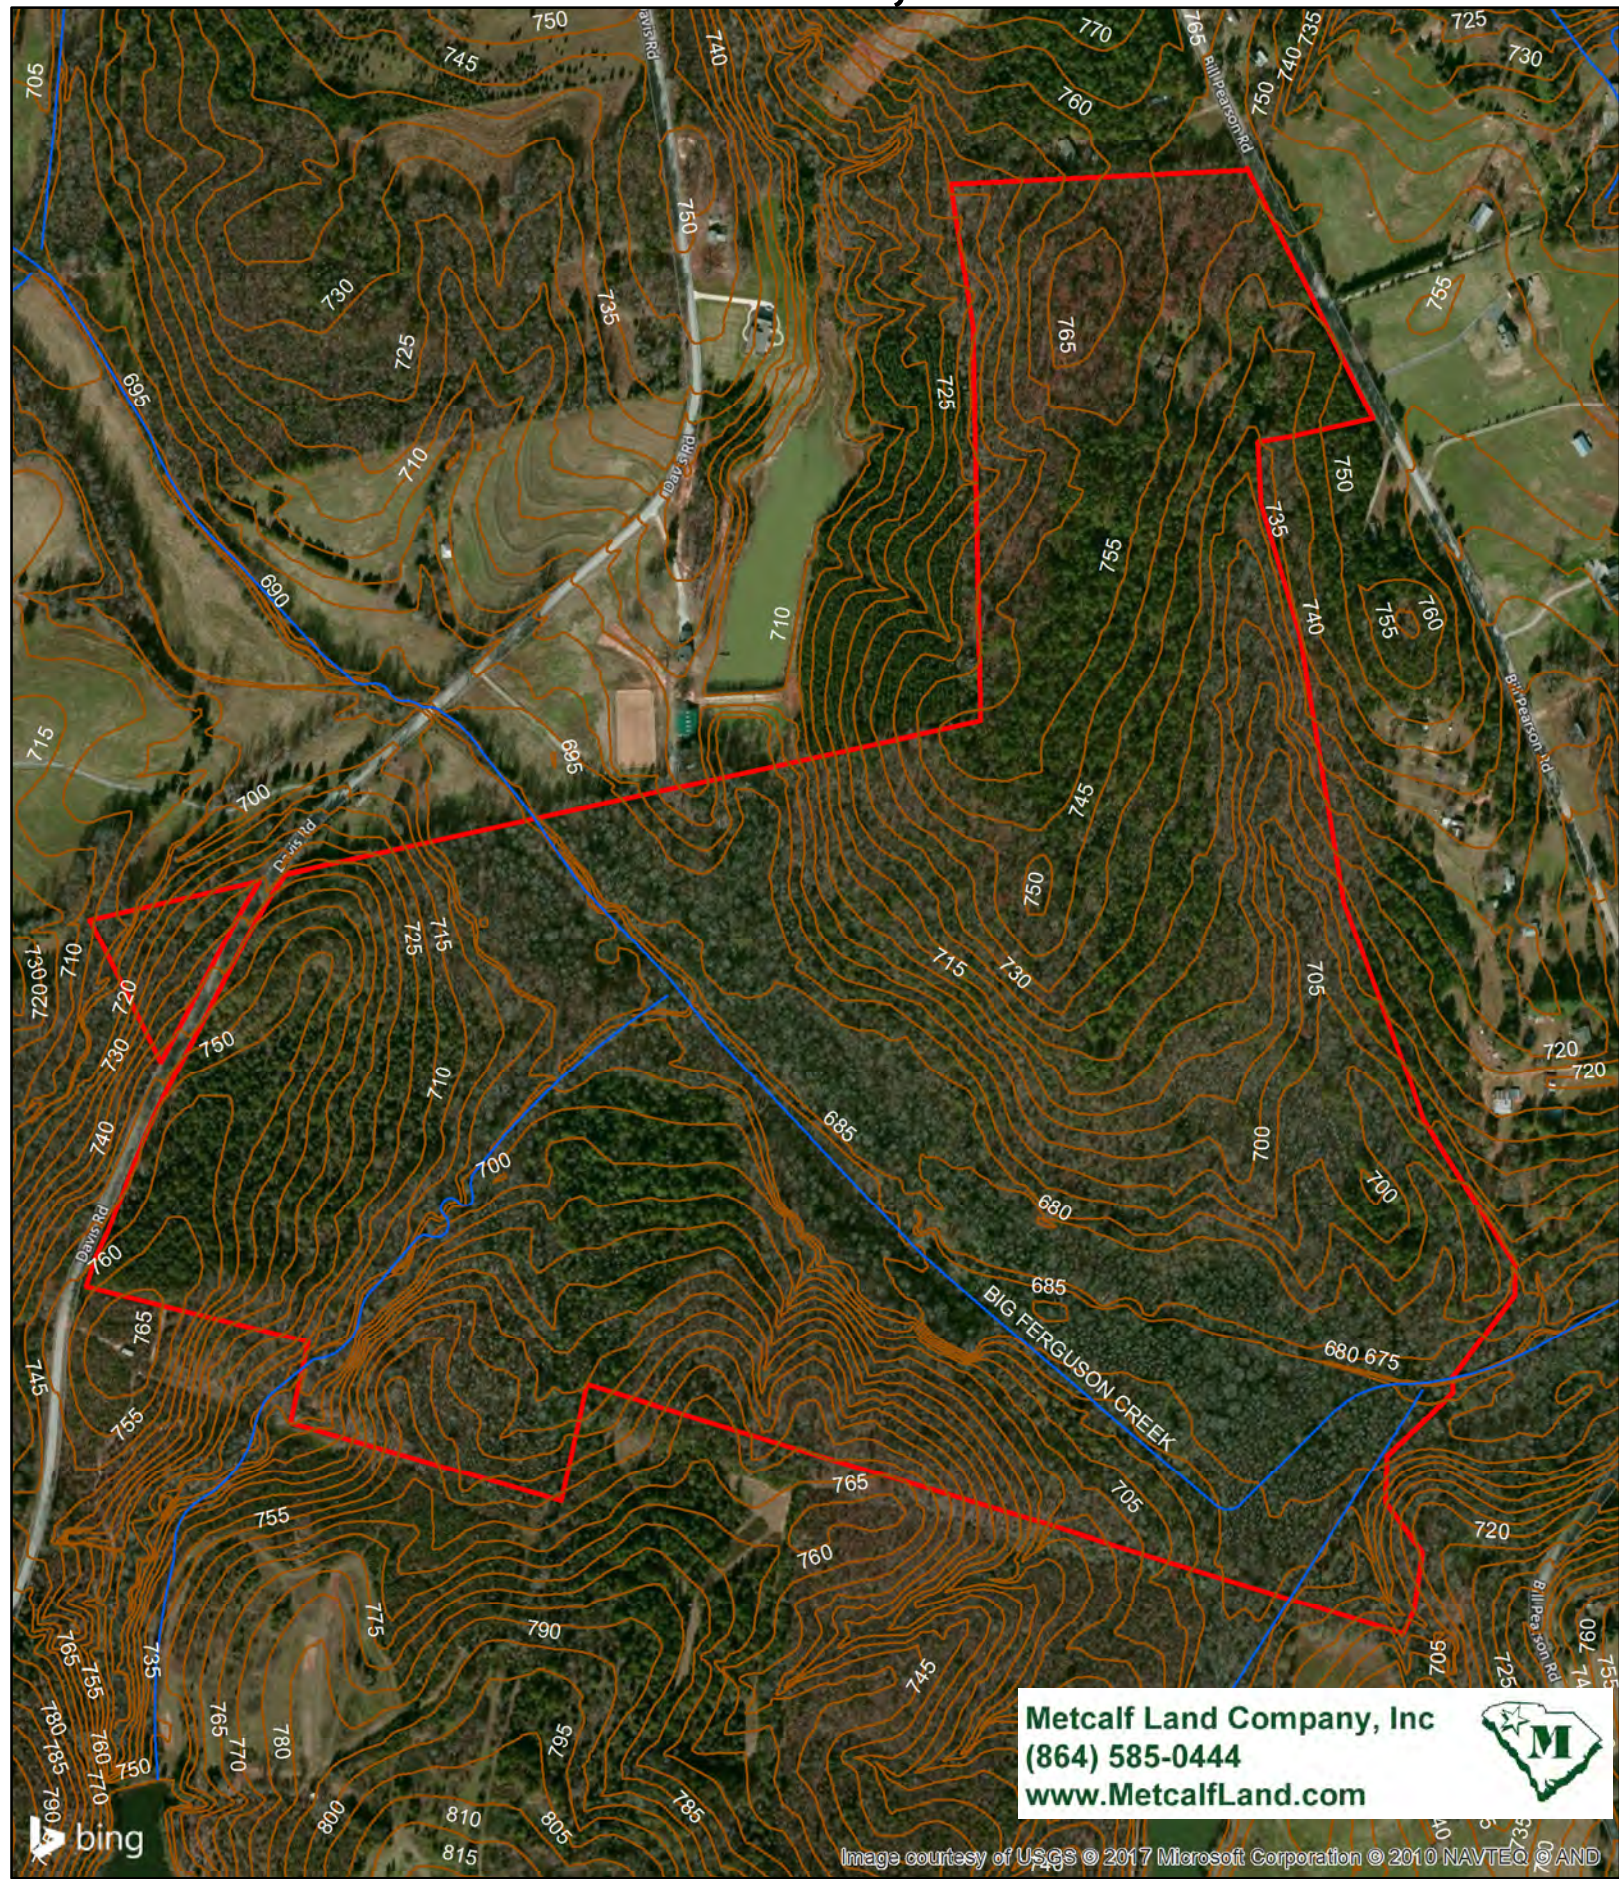

Patterson Tract Woodruff, SC

170± Acres

1 inch = 500 feet

Metcalf Land Company, Inc
(864) 585-0444
www.MetcalfLand.com

Image courtesy of USGS © 2017 Microsoft Corporation © 2010 NAVTEQ © AND

All information presented is from sources deemed reliable, but no warranty or representation is made as to the accuracy thereof and submitted subject to errors, omissions, and other conditions without notice.