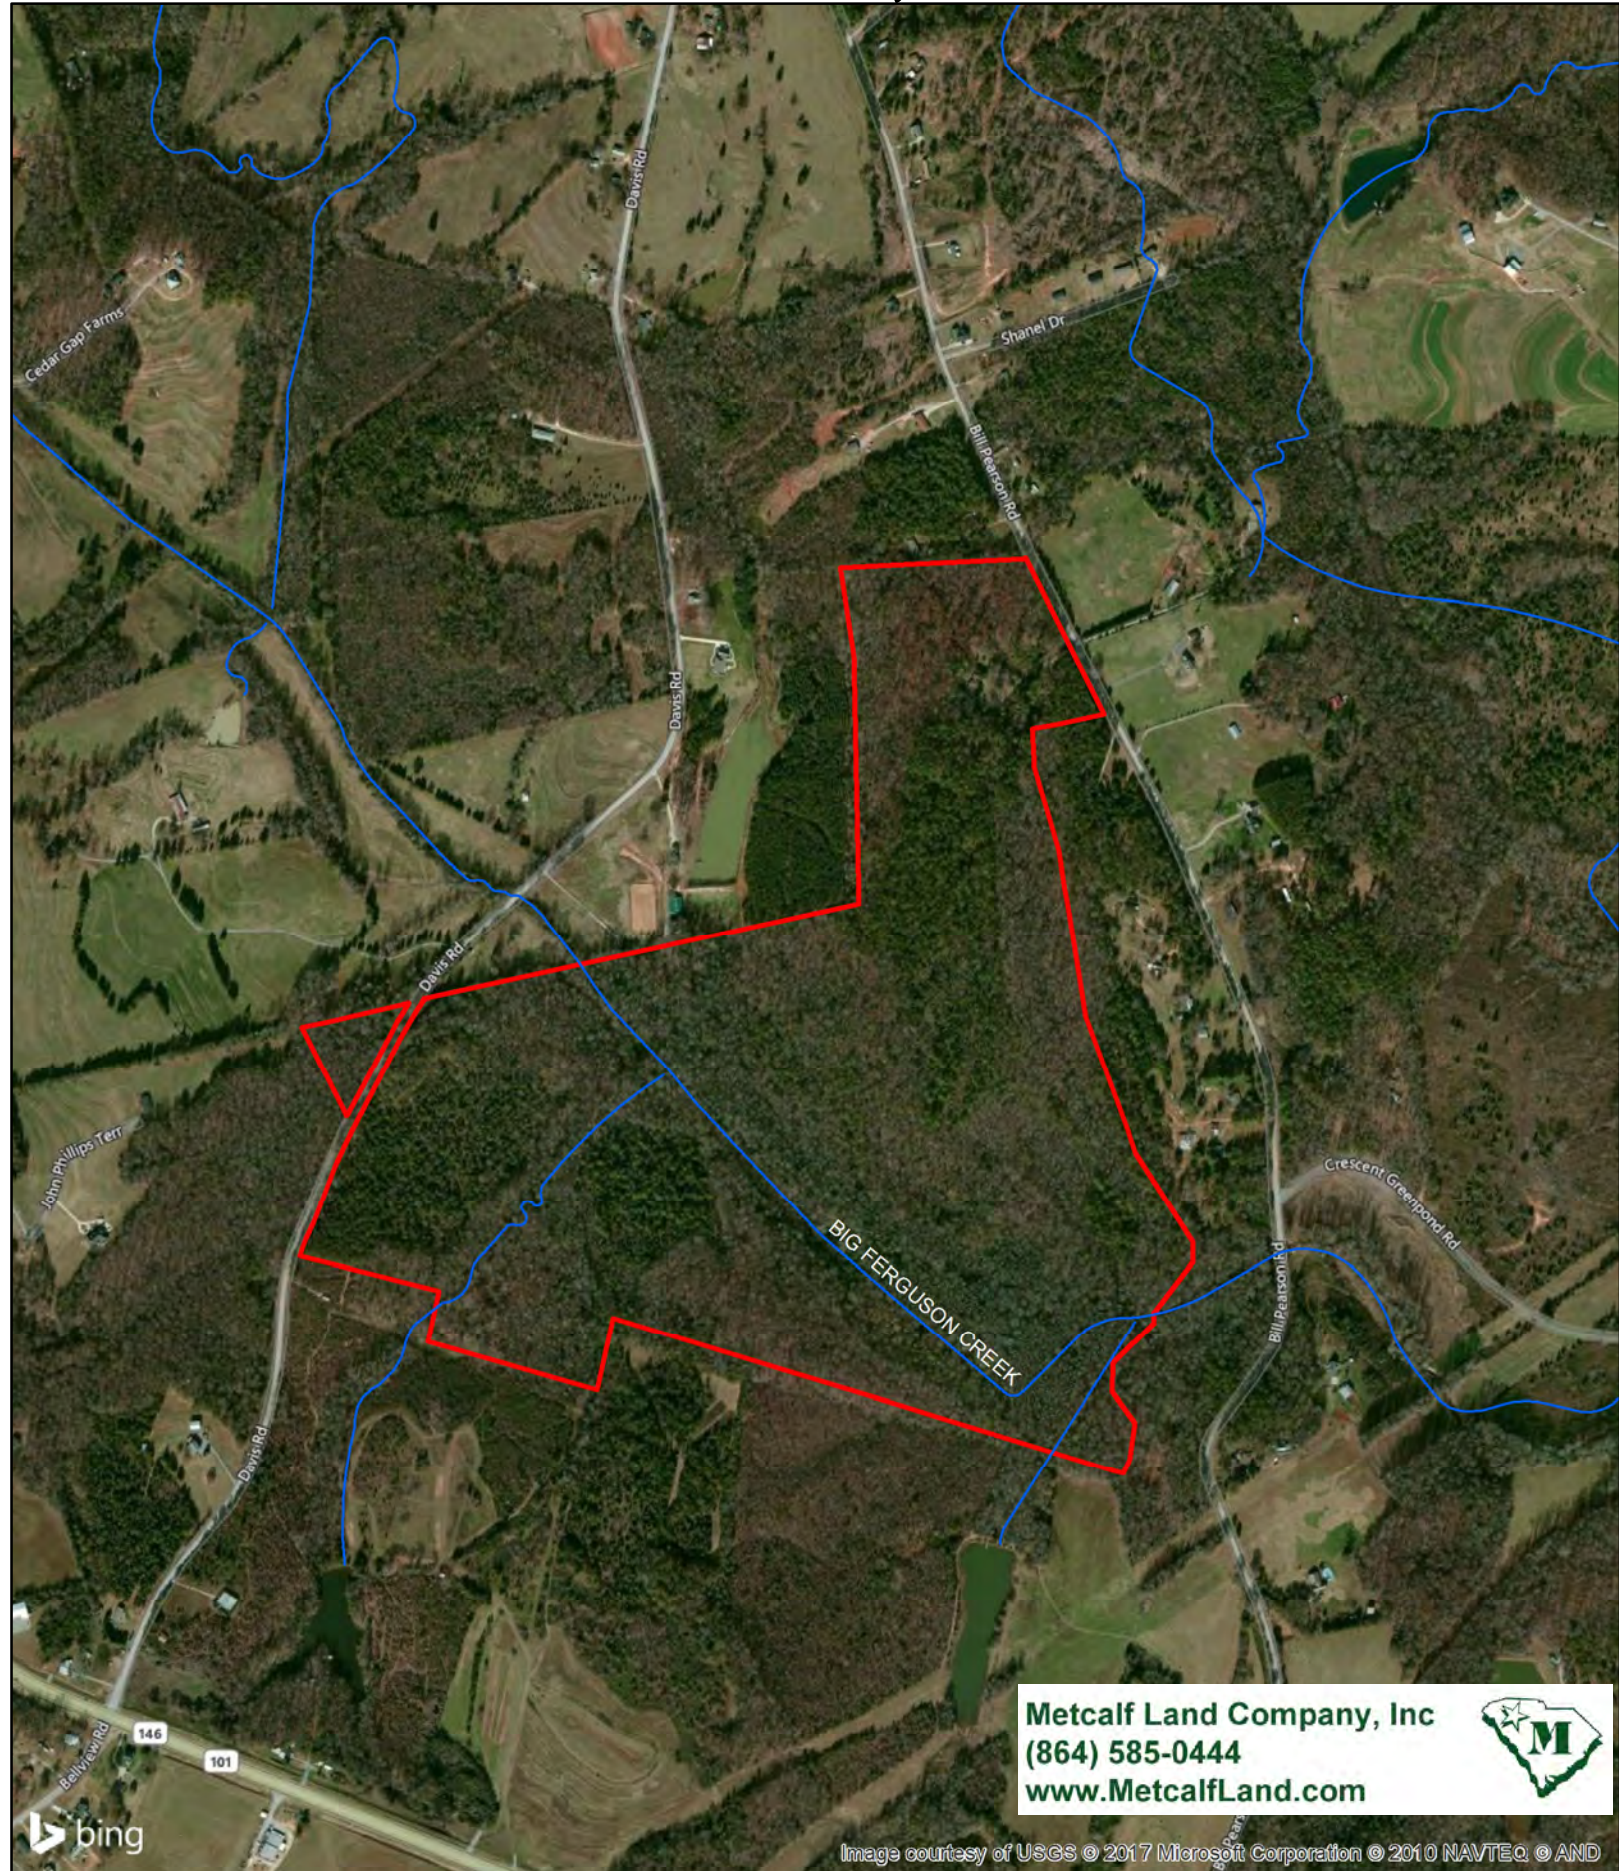

Patterson Tract Woodruff, SC

170± Acres

1 inch = 800 feet

Metcalf Land Company, Inc
(864) 585-0444
www.MetcalfLand.com

Image courtesy of USGS © 2017 Microsoft Corporation © 2010 NAVTEQ © AND

All information presented is from sources deemed reliable, but no warranty or representation is made as to the accuracy thereof and submitted subject to errors, omissions, and other conditions without notice.