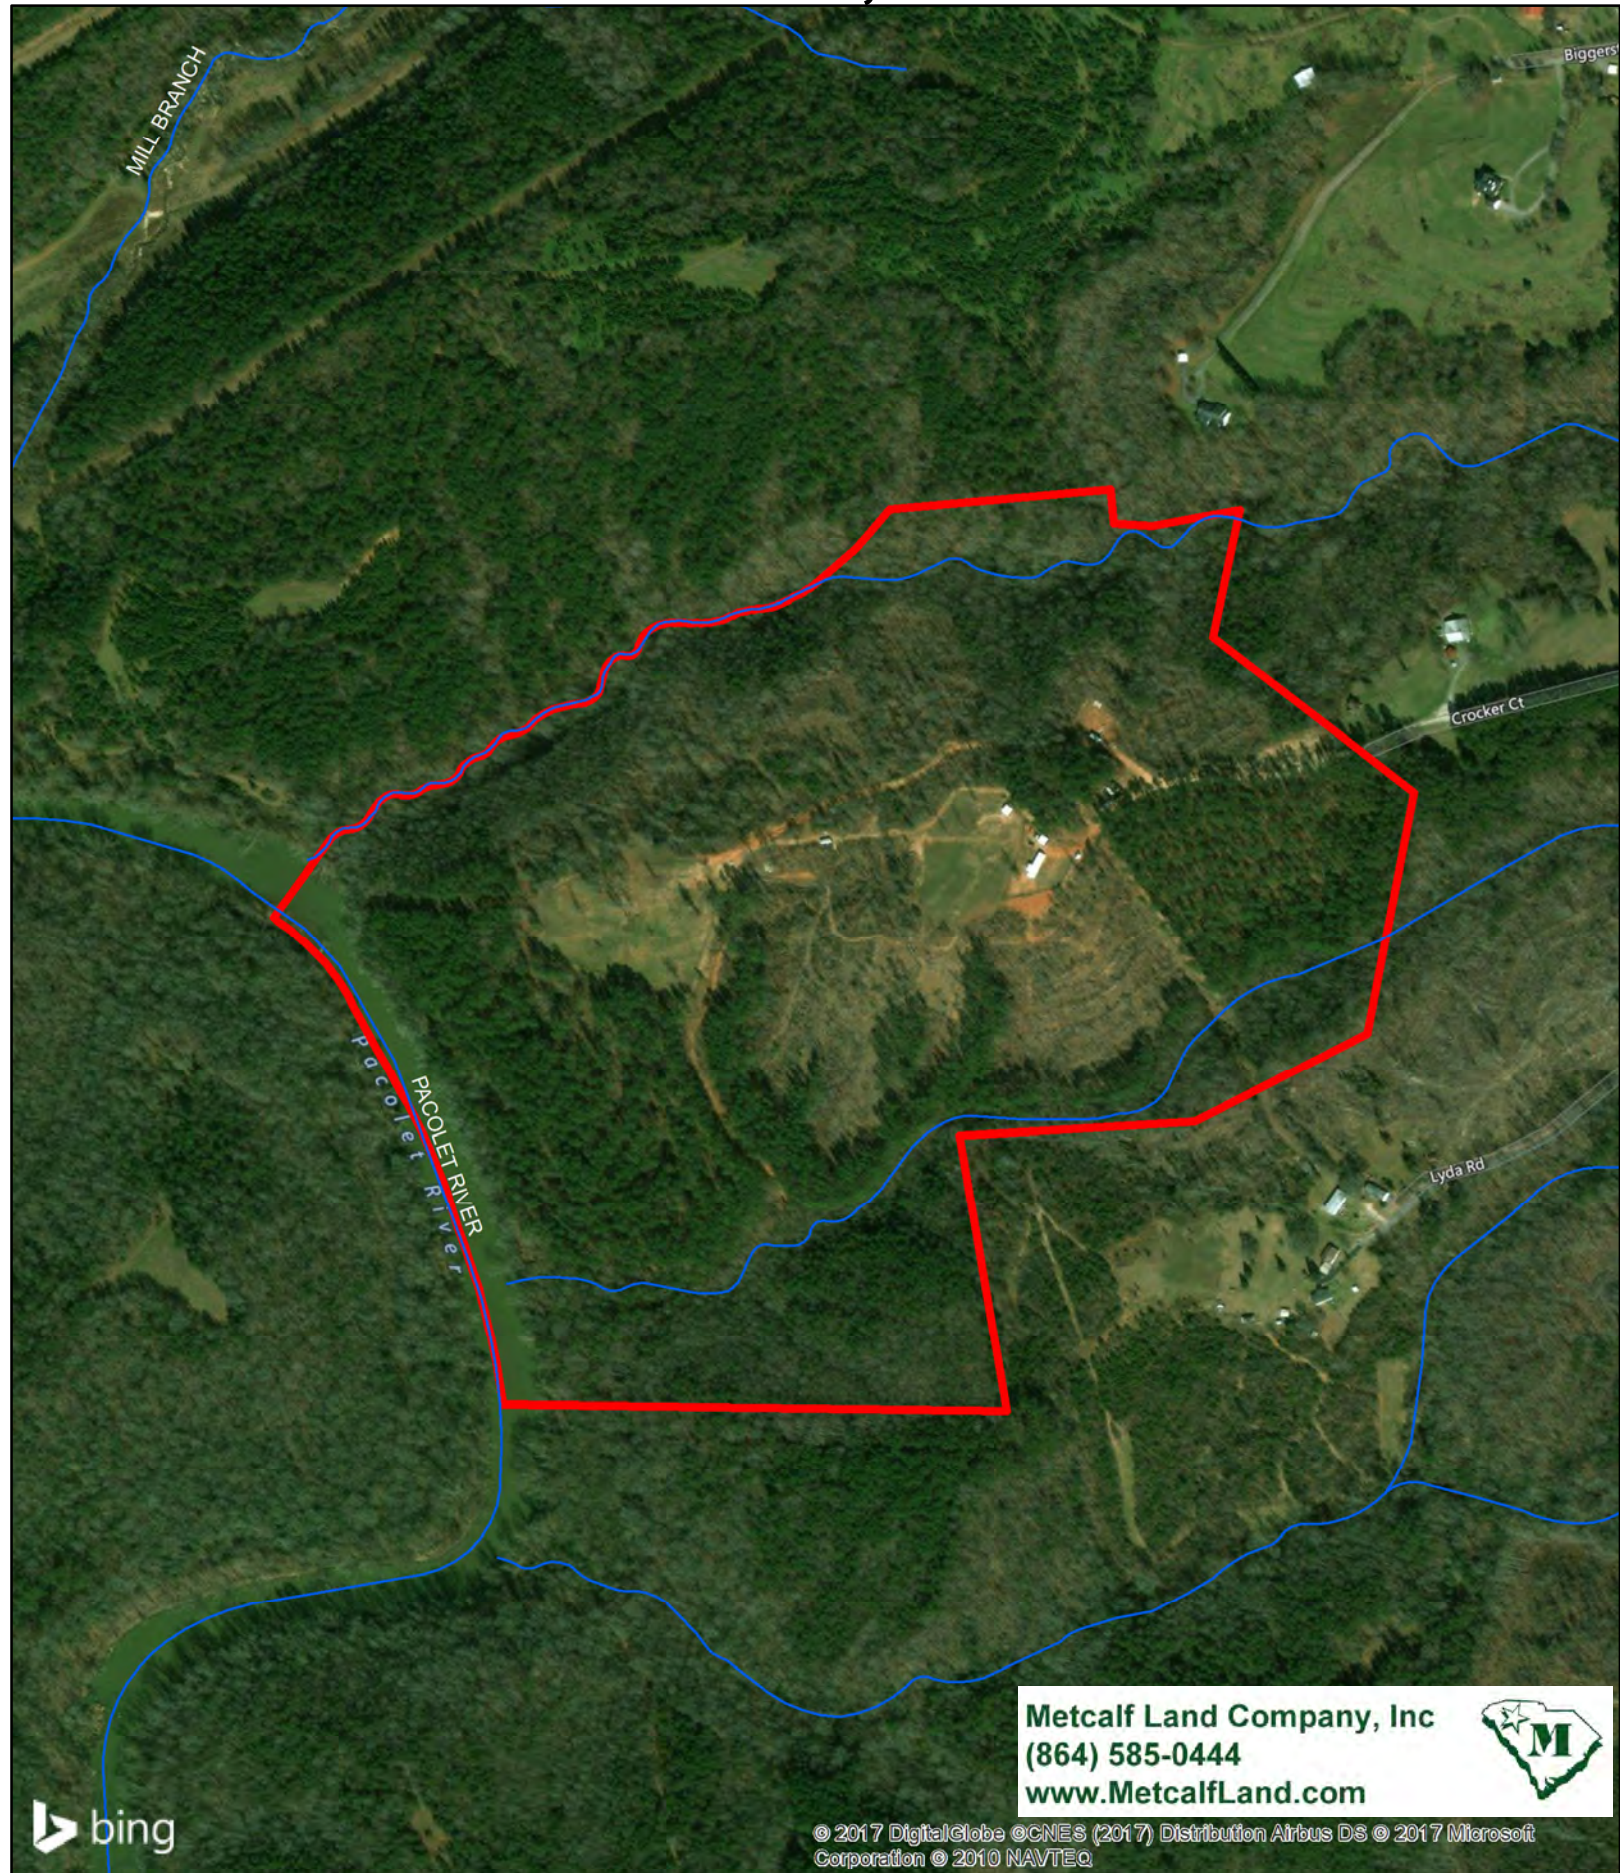

Logan Tract Pacolet, SC

95.22± Acres

1 inch = 500 feet

Metcalf Land Company, Inc
(864) 585-0444
www.MetcalfLand.com

© 2017 DigitalGlobe © CNES (2017) Distribution Airbus DS © 2017 Microsoft Corporation © 2010 NAVTEQ