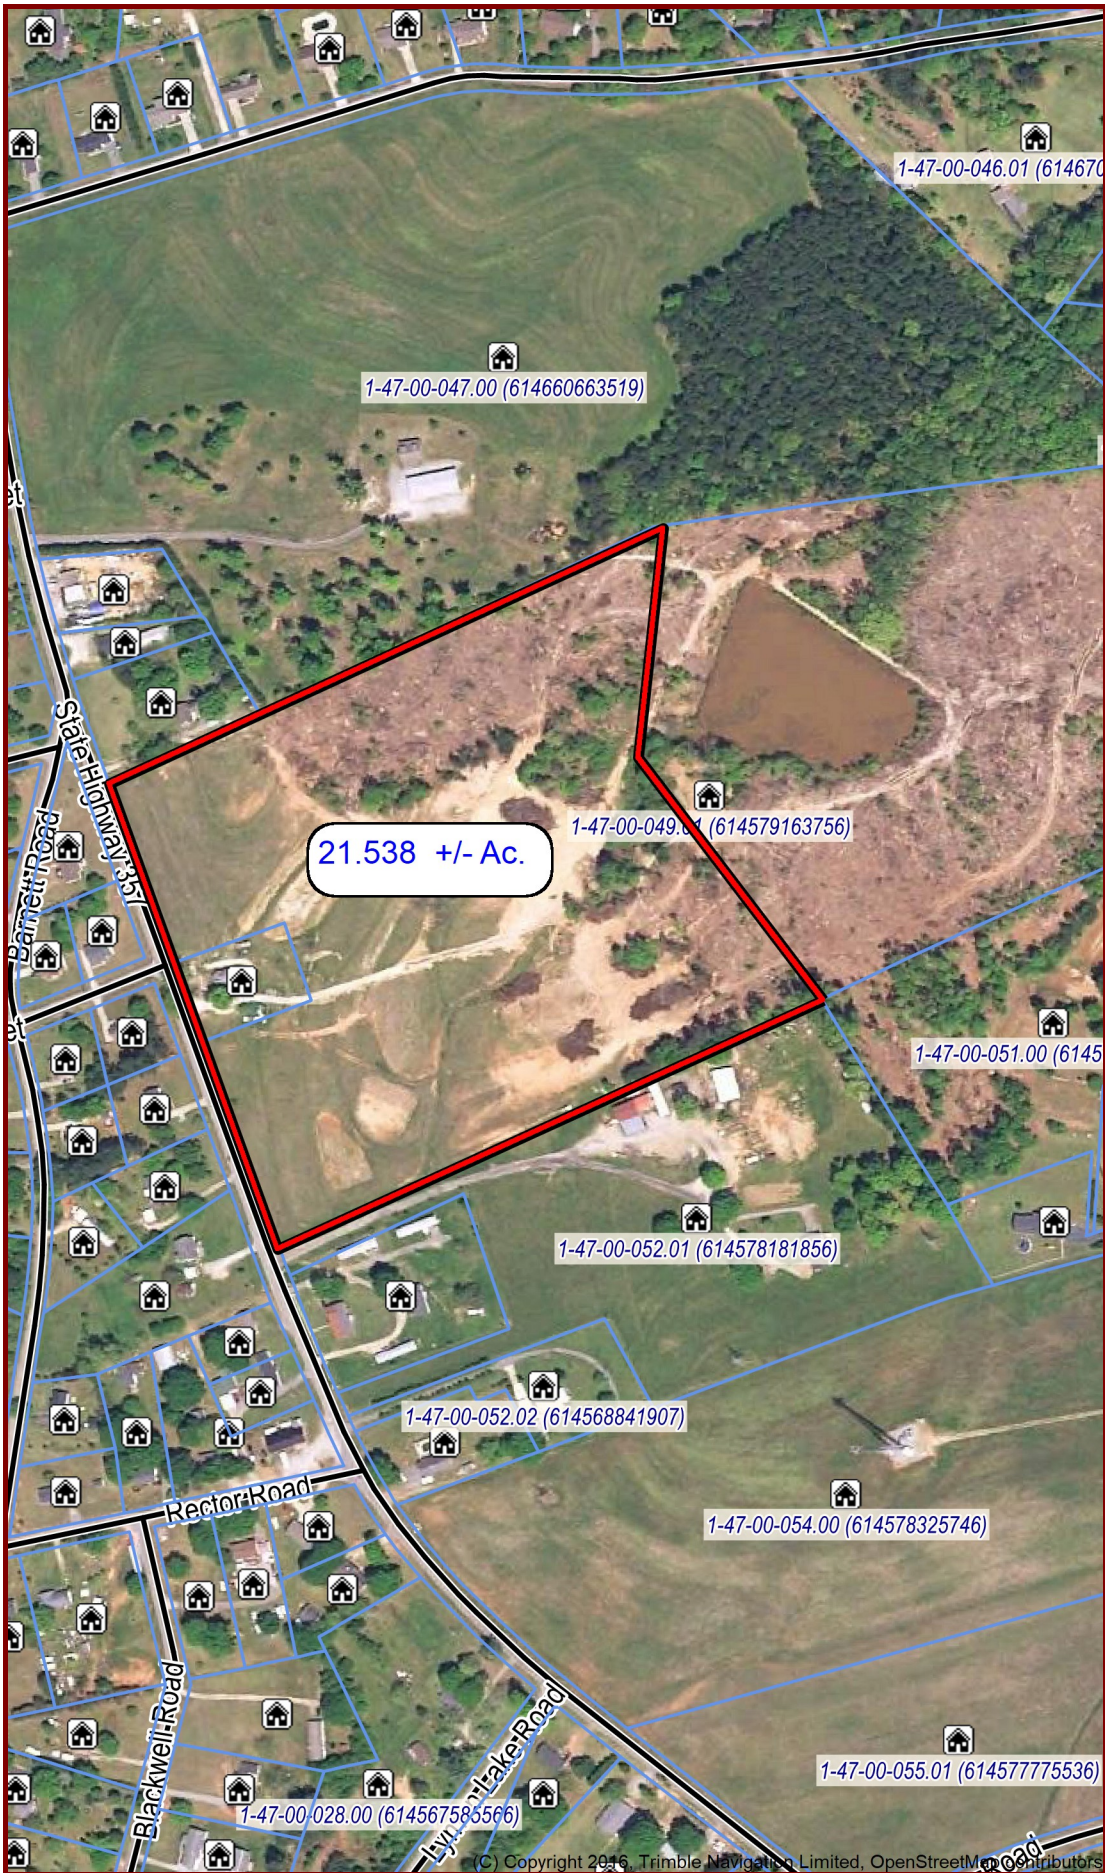

# Clayton Tract

21.538 +/- Acres  
Holly Springs Community  
2950 Hwy. 357 Lyman SC  
035.013975° N, 082.179611° W

21.538 +/- Ac.

Dedination

MN 6.84° W

Map Scale: 1:4,514

Rob Metcalf, ALC  
864-585-0444  
metcalfland.com