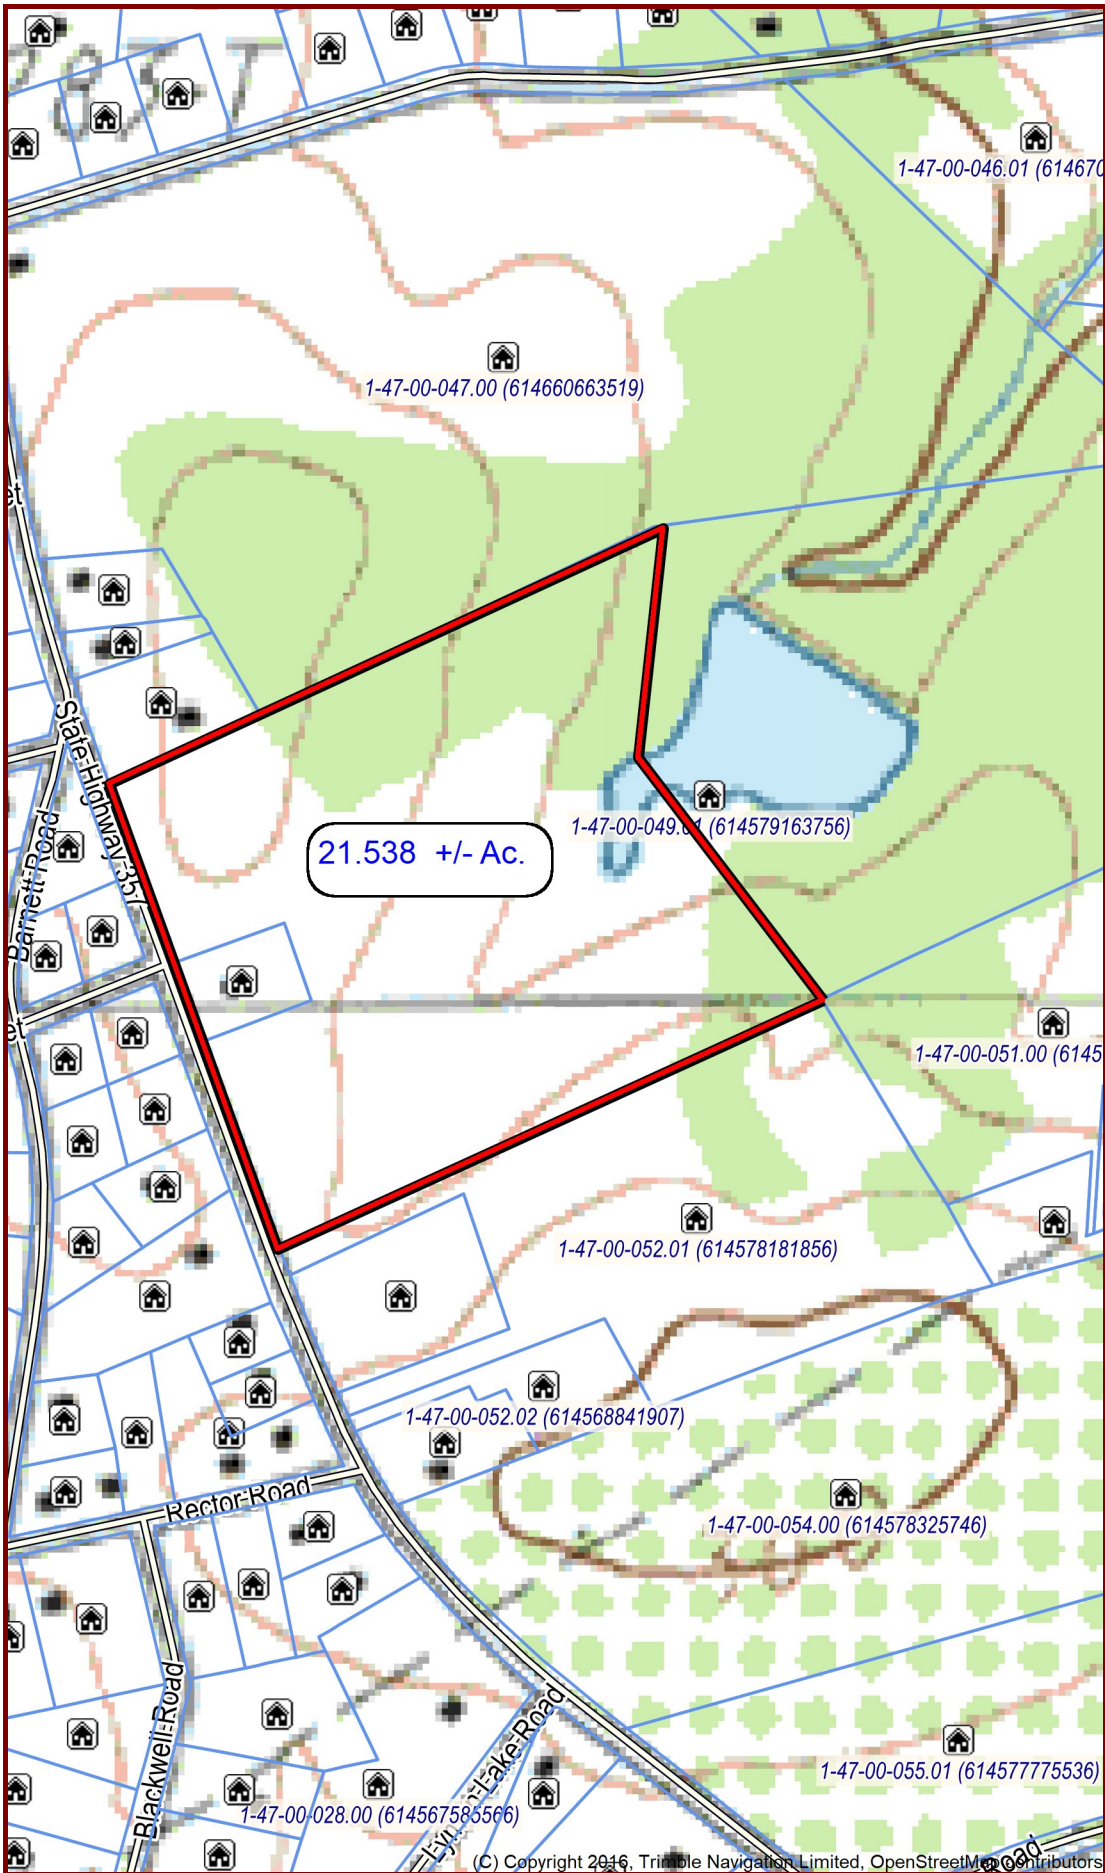

# Clayton Tract

21.538 +/- Acres  
Holly Springs Community  
2950 Hwy. 357 Lyman SC  
035.013975° N, 082.179611° W

21.538 +/- Ac.

Map Scale: 1:4,514

Rob Metcalf, ALC  
864-585-0444  
metcalfland.com

Please Note: While all information is deemed reliable, none is guaranteed.