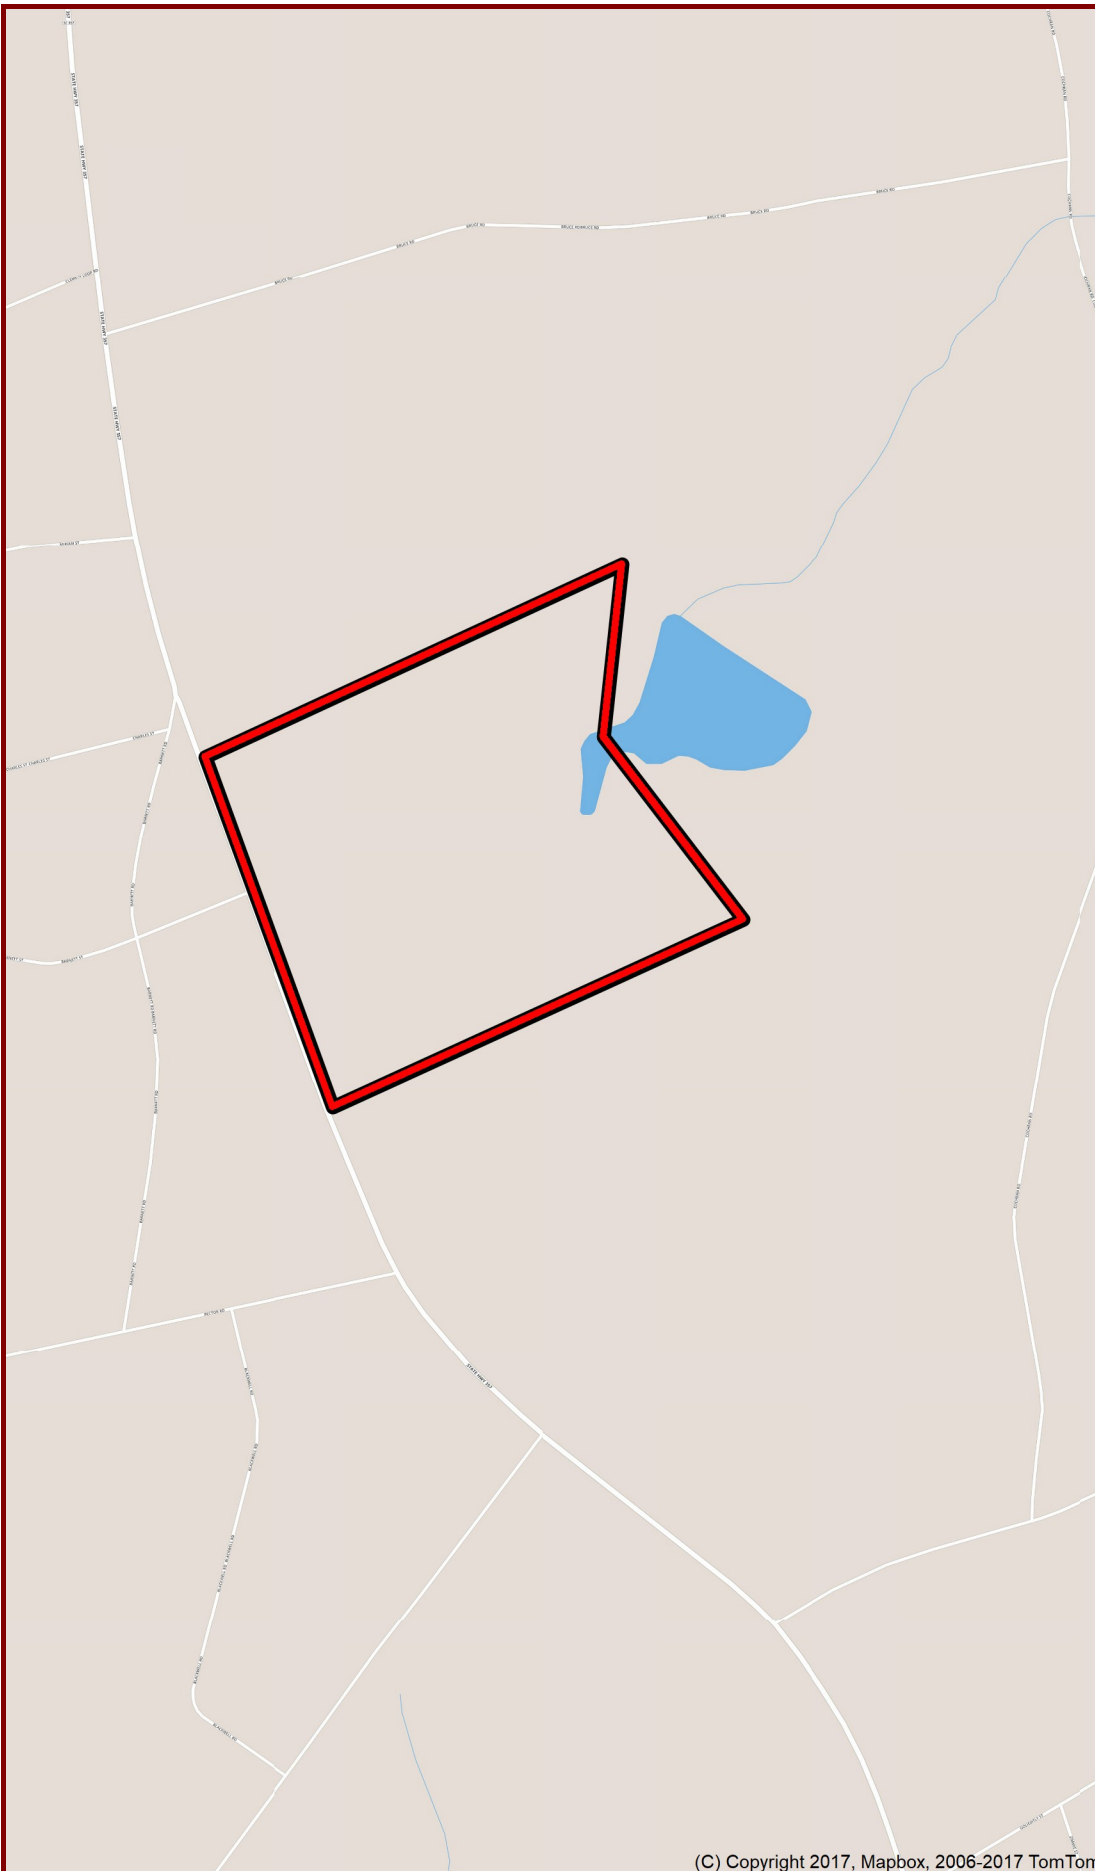

Clayton Tract

25 +/- Acres
Holly Springs Community
2950 Hwy. 357 Lyman SC
035.013505° N, 082.179506°
W

Dedination

MN 6.77° W

Map Scale: 1:6,000

Rob Metcalf, ALC
864-585-0444
metcalfland.com

(C) Copyright 2017, Mapbox, 2006-2017 TomTom