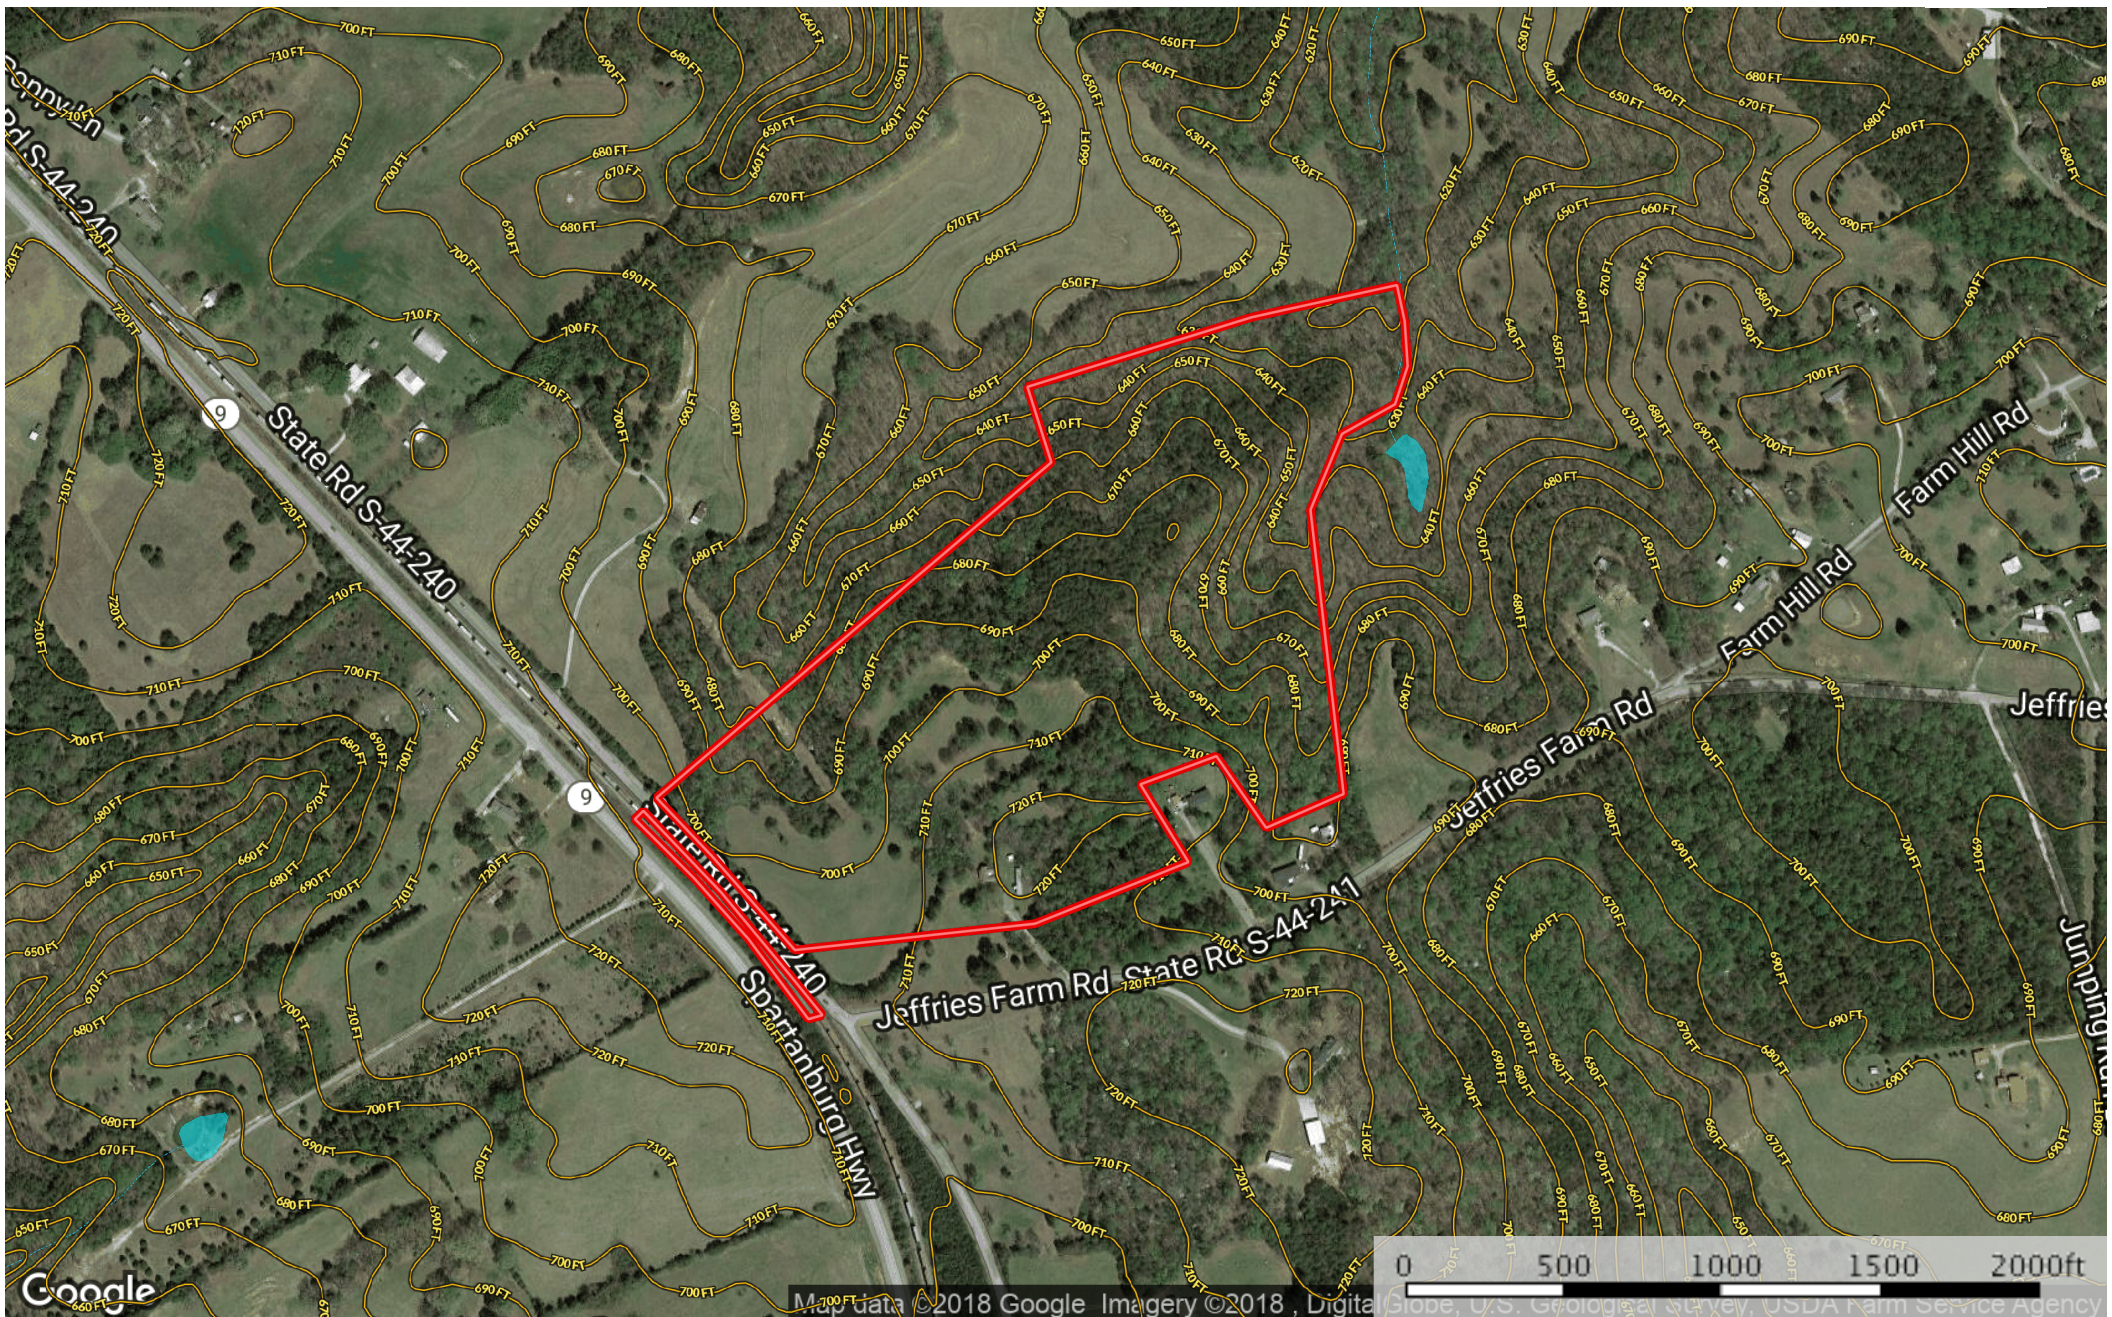

Fowler
Union County, South Carolina, 37.5 AC +/-

- Boundary
- Stream, Intermittent
- River/Creek
- Water Body