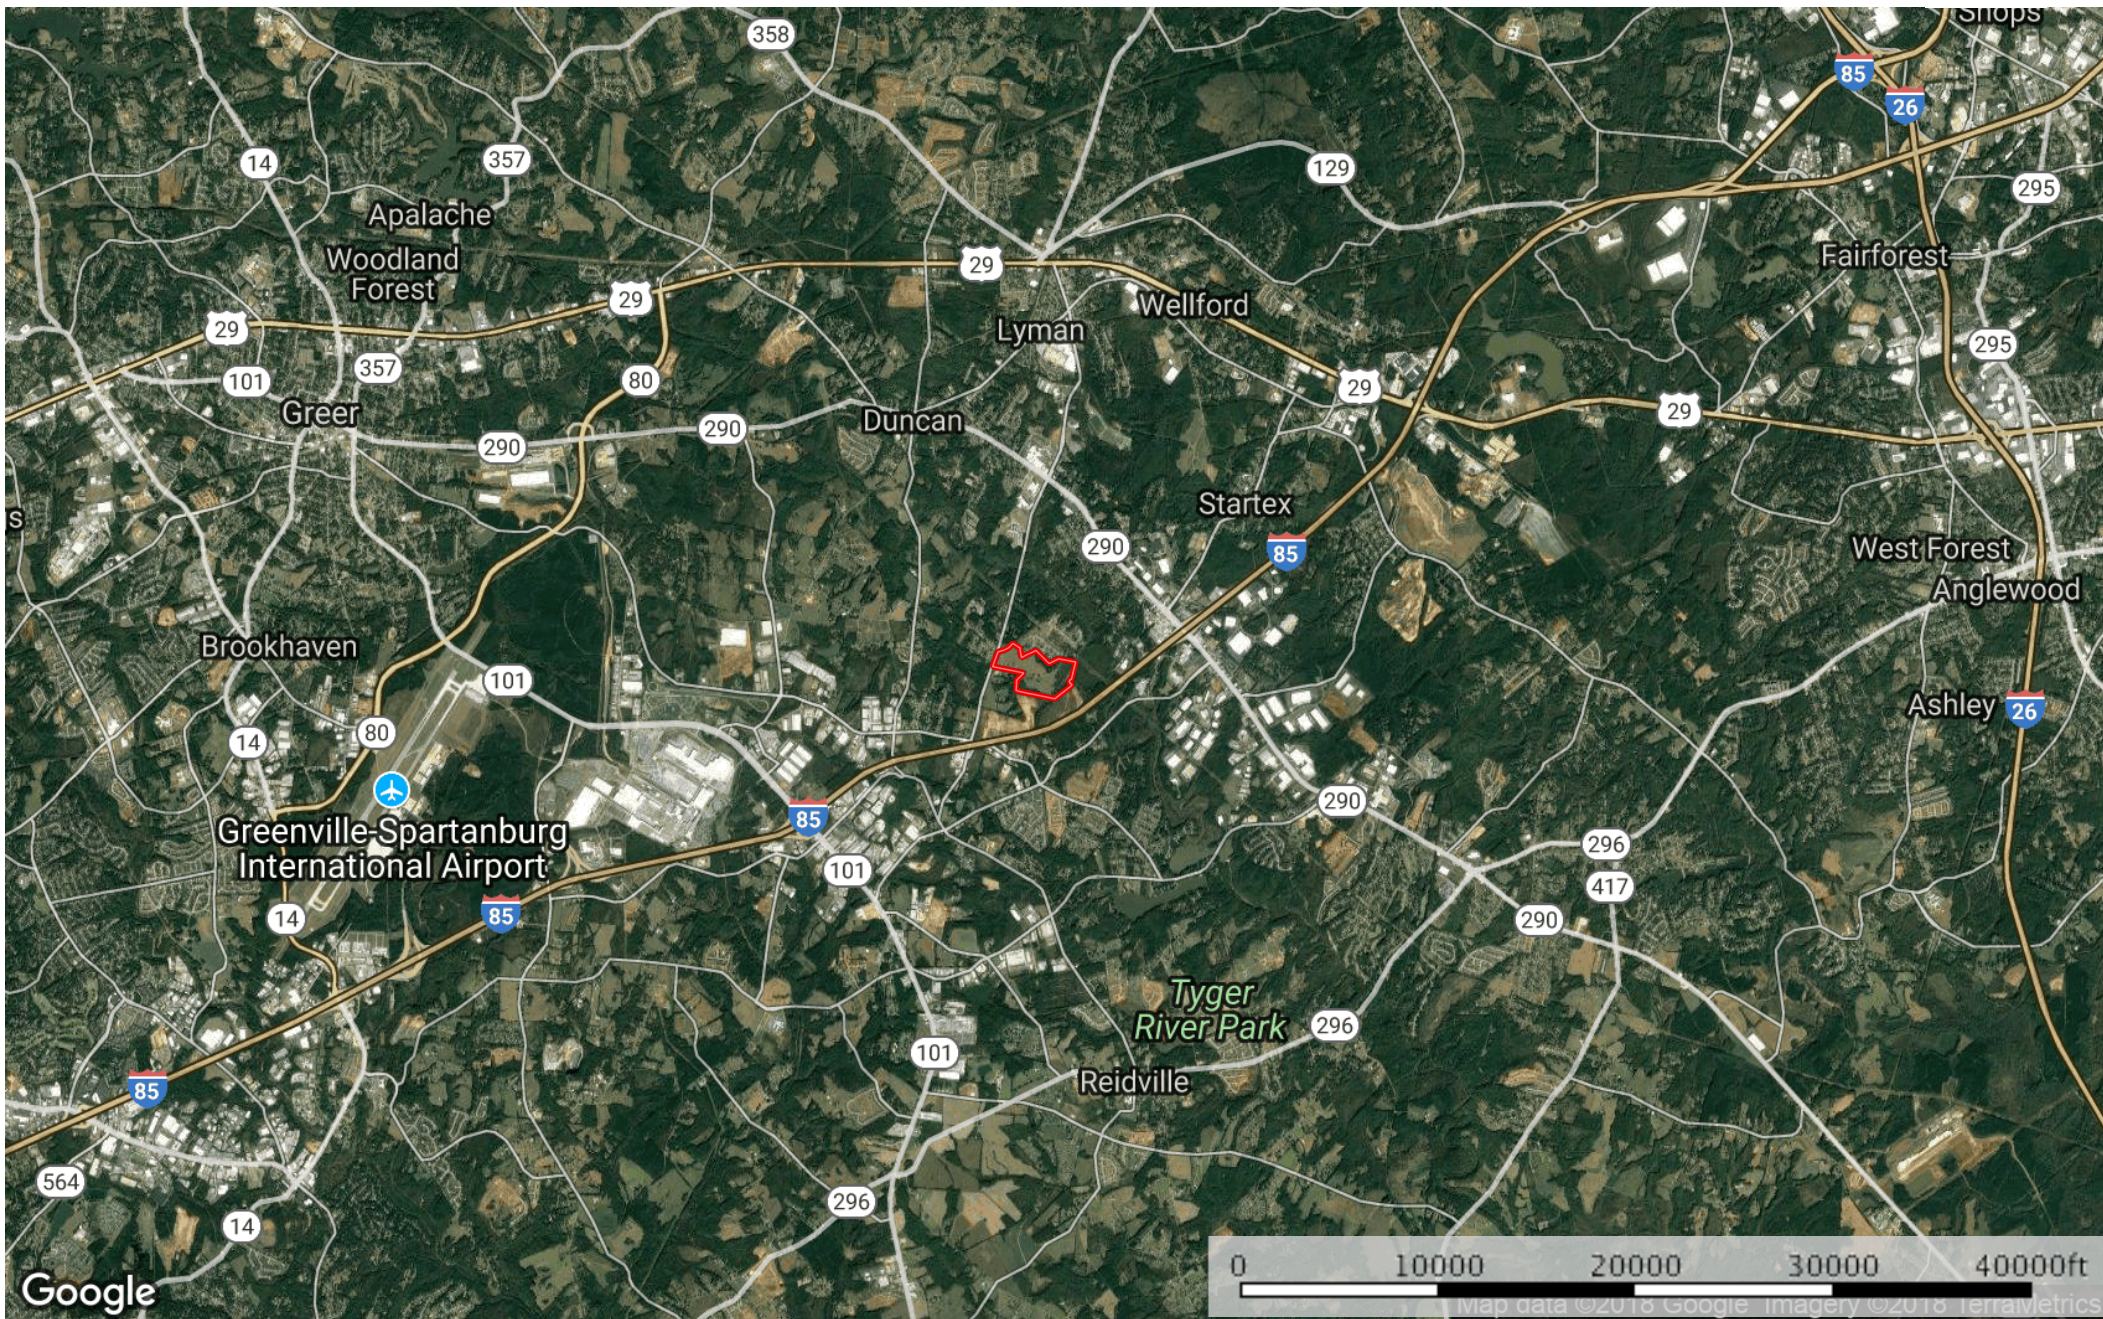

# Southern Tract

Spartanburg County, South Carolina, 98.33 AC +/-

 Boundary