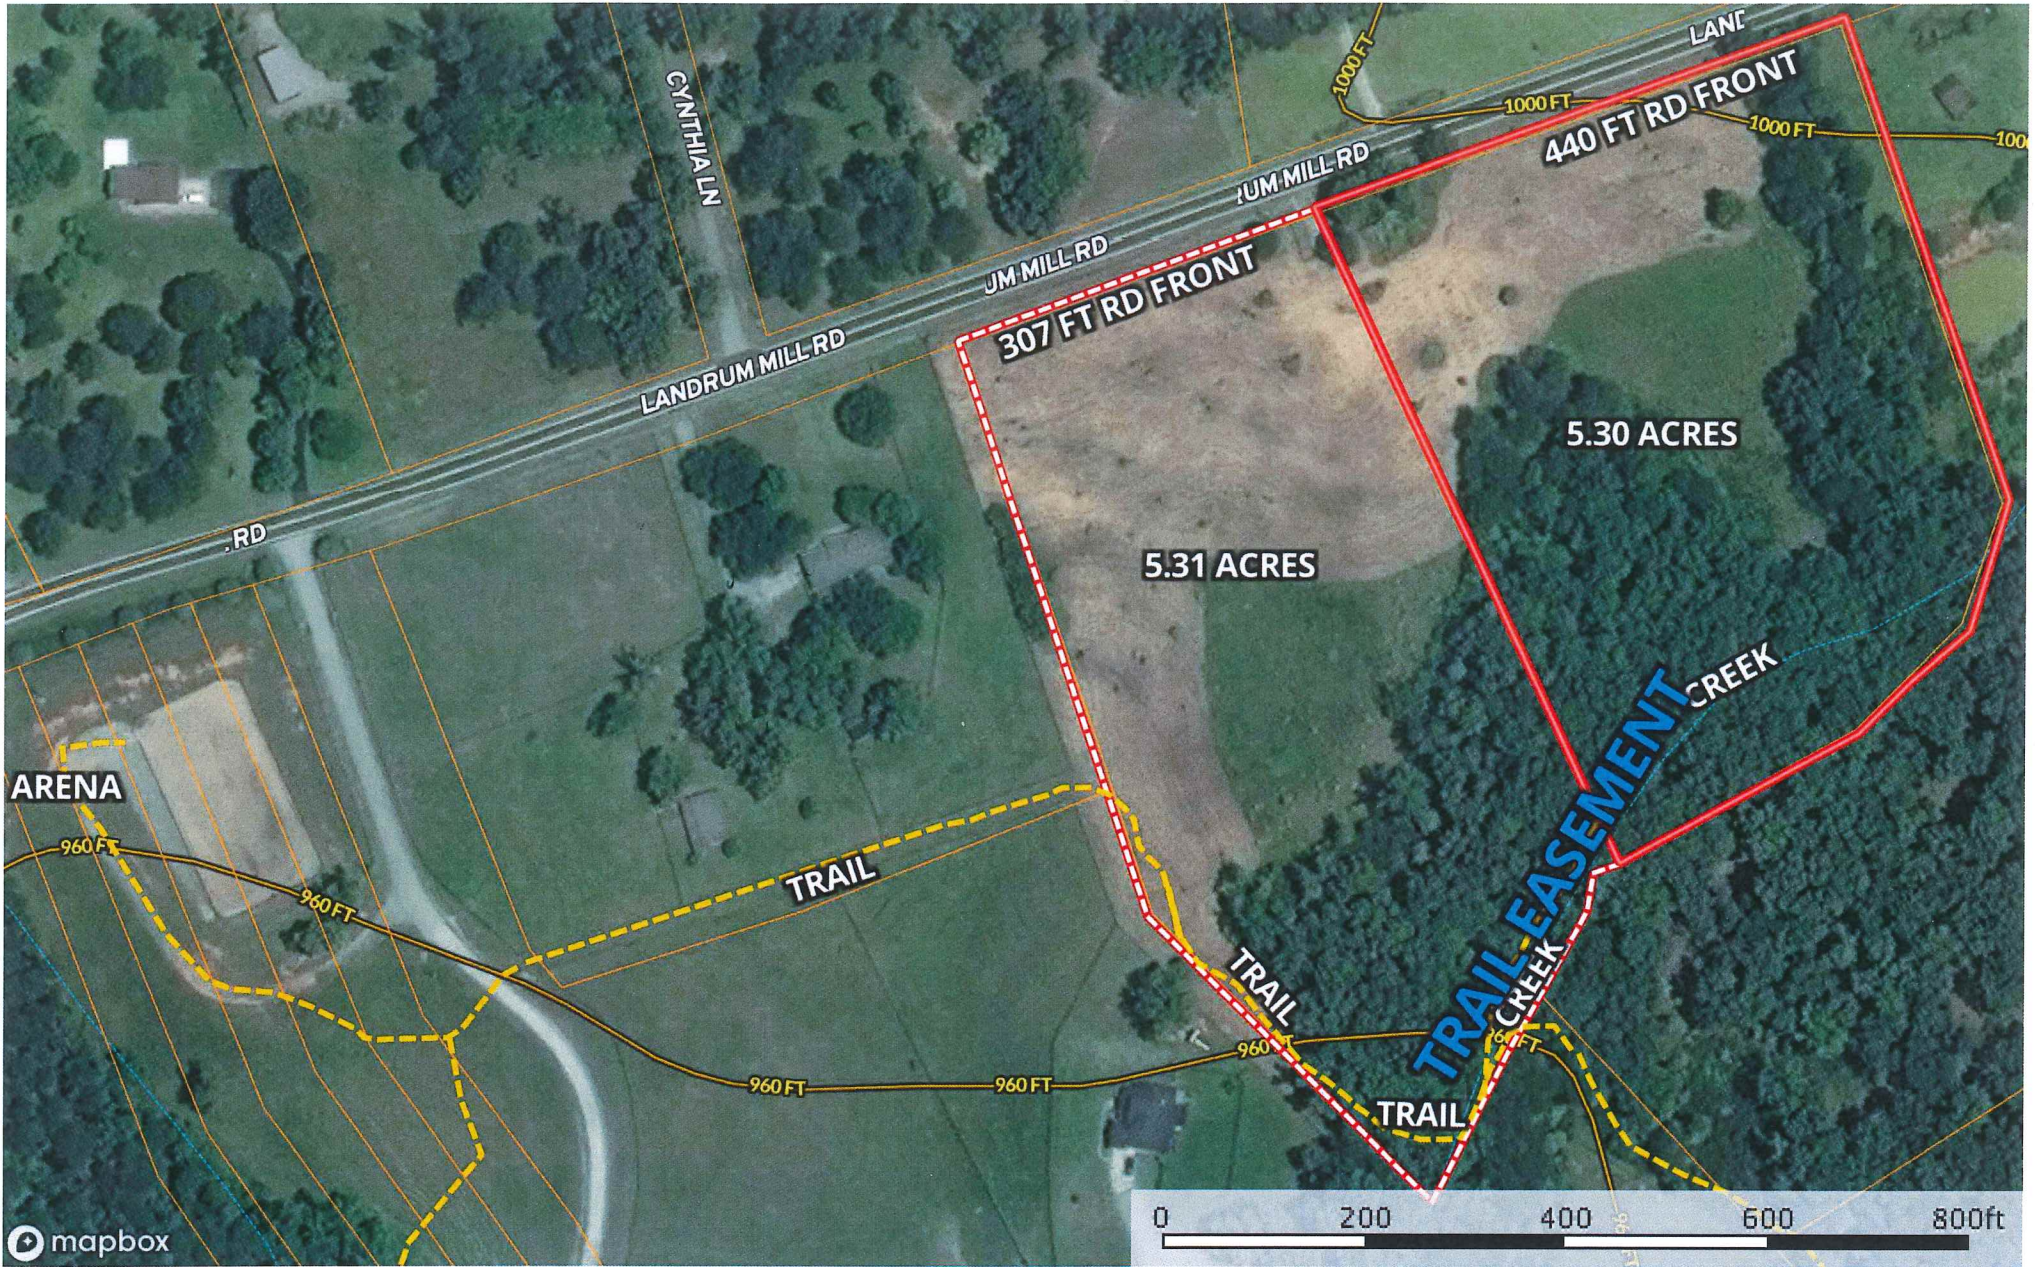

maiolo
South Carolina, 10.61 AC +/-

mapbox

- Road / Trail
- Boundary
- Boundary
- Opportunity Zones
- Stream, Intermittent
- River/Creek
- Water Body

Steve Metcalf

M The information contained herein was obtained from sources deemed to be reliable. MapRight Services makes no warranties or guarantees as to the completeness or accuracy thereof.