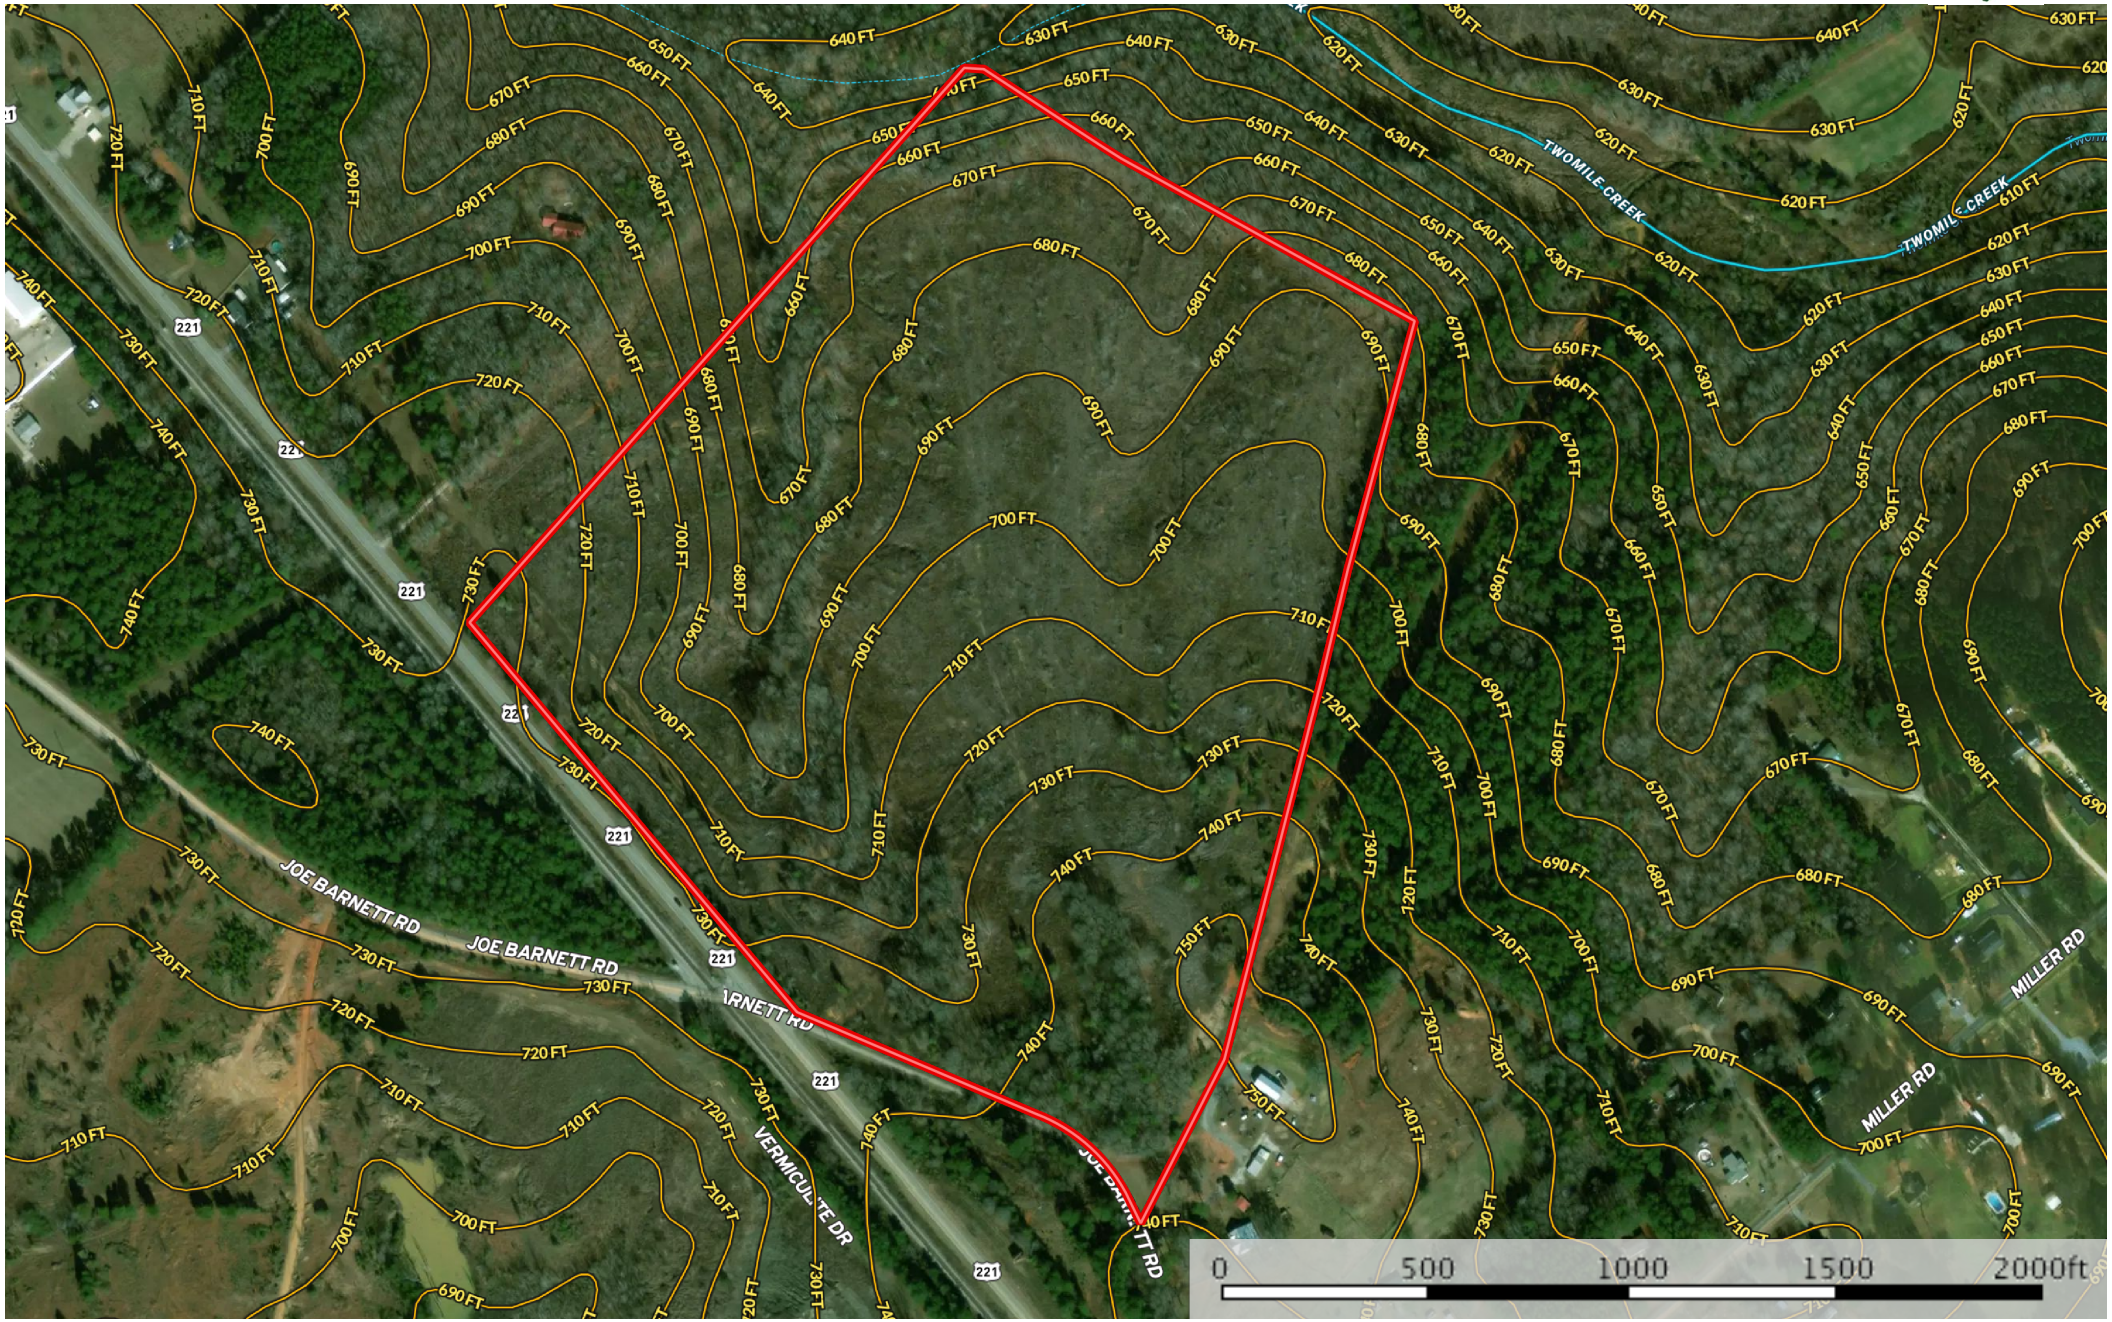

# Maxwell

Spartanburg County, South Carolina, 57 AC +/-

-  Boundary
-  Stream, Intermittent
-  River/Creek
-  Water Body