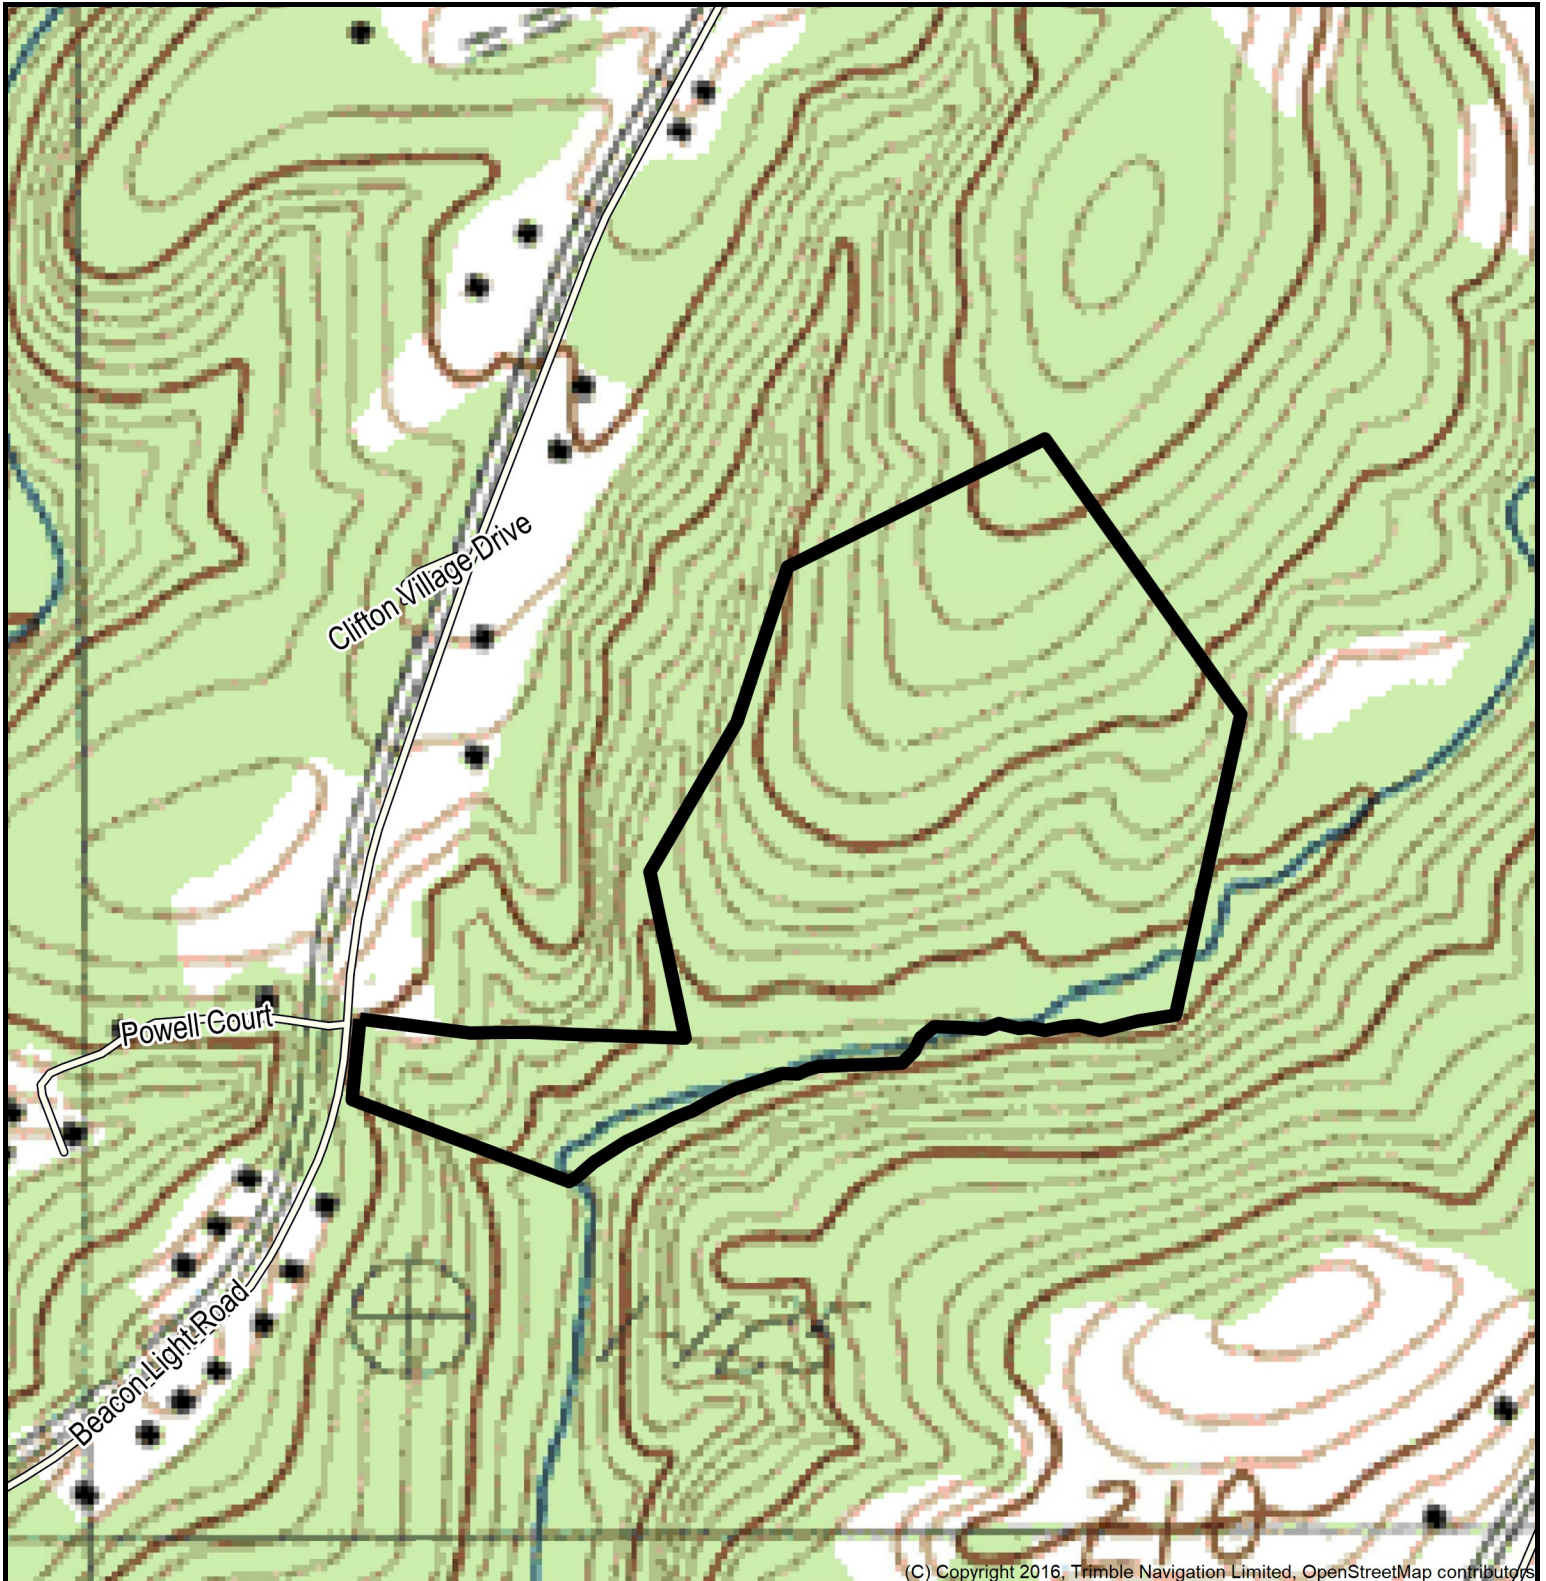

343000
30.698 +/- Acres
Beacon Light Road
\$2,950.00/Acre

Metcalf Land Co. Inc.
864-585-0444
metcalfland.com

(C) Copyright 2016, Trimble Navigation Limited, OpenStreetMap contributors

DISCLAIMER: The information contained herein is as obtained by this broker from sellers, owners, or other sources. This information is considered reliable, neither this broker nor owners make any guarantee, warranty or representation as to correctness of any data or descriptions and the accuracy of such statements. The correctness and / or accuracy of any and all statements should be determined through independent investigation made by the prospective purchaser. Any offer for sale is subject to prior sale, errors and omissions, change of price, terms or other conditions or withdrawal from sale in whole or in part, by seller without notice and at the sole discretion of seller. Readers are urged to form their own independent conclusions and evaluations in consultation with legal counsel, accountants, and/or investment advisors concerning and all material contained herein.