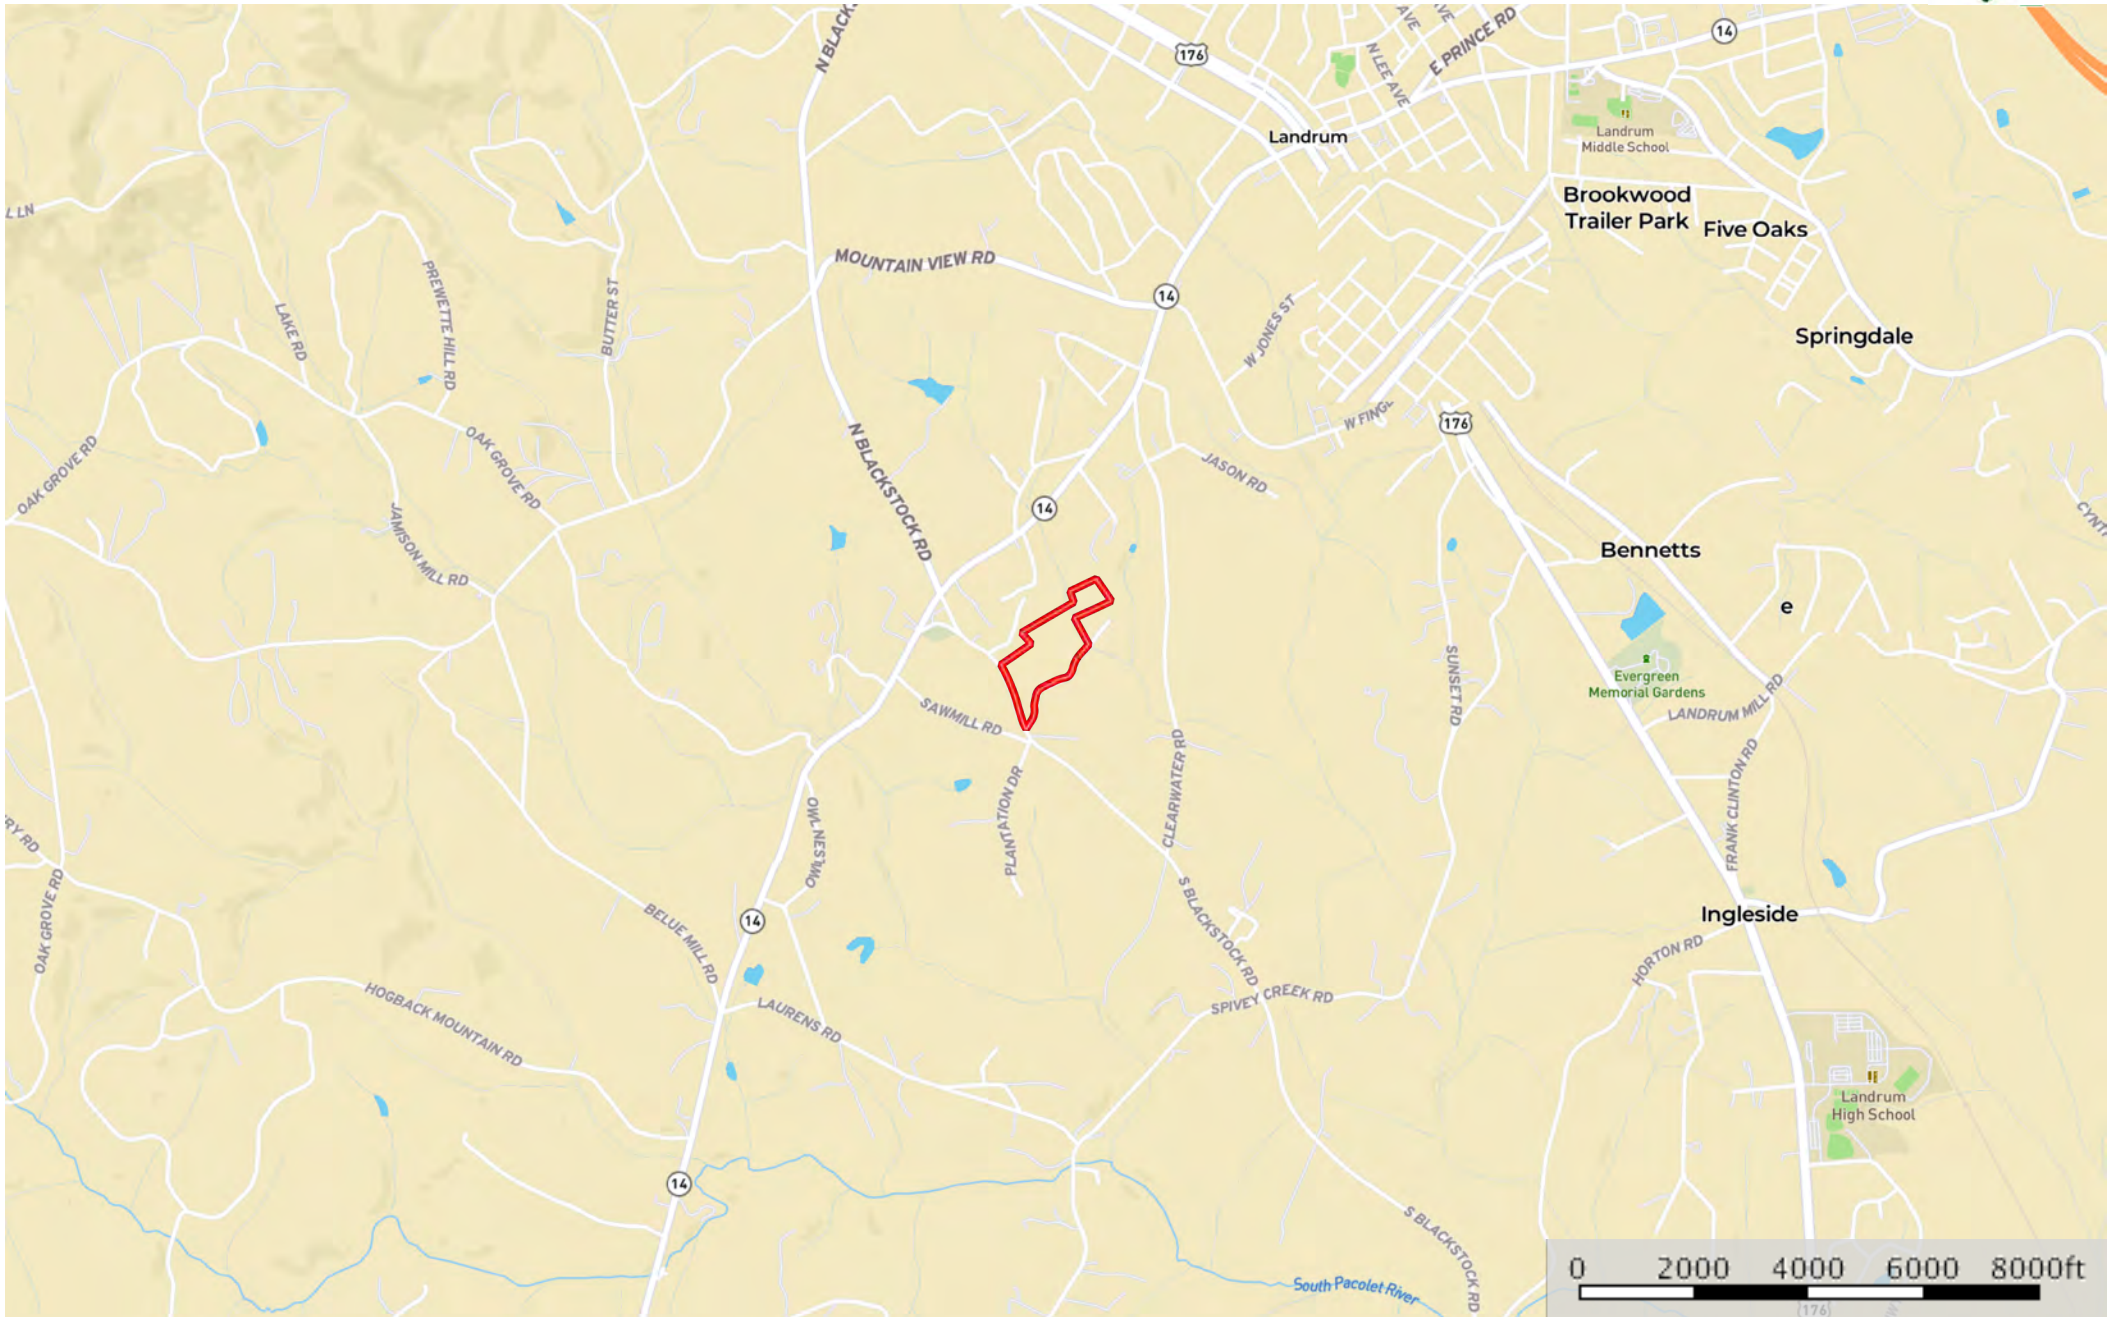

Ashmore

Spartanburg County, South Carolina, 26.83 AC +/-

 Boundary