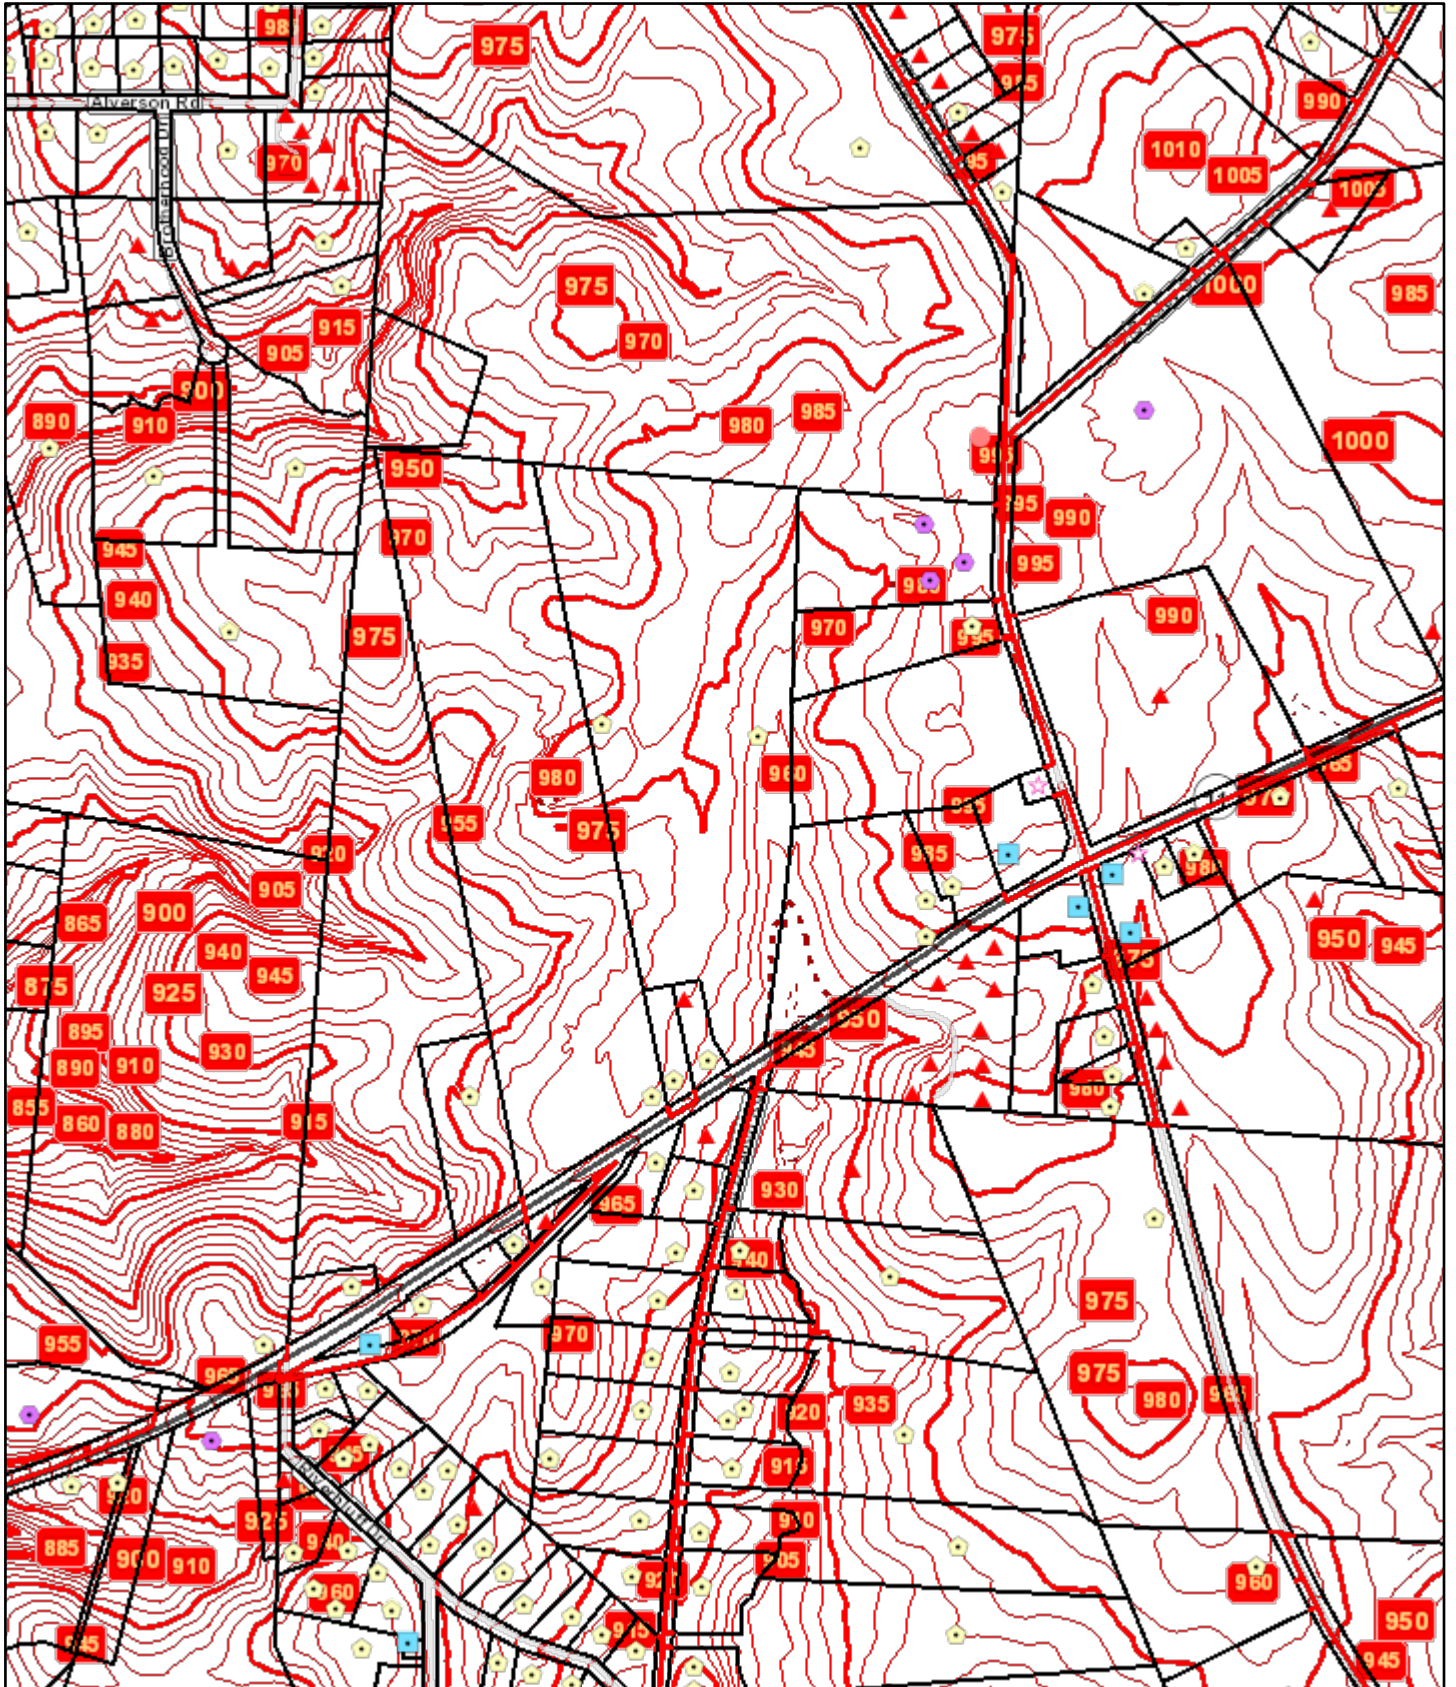

# ArcGIS Web Map

9/3/2020, 3:43:08 PM

## Addresses

- <all other values>
- Single Family
- Multi-Family
- ▲ Mobile Home

## BoundaryLine

- ★ Power Only
- Nonresidential
- Problem
- ★ Tax Exempt
- Backlot Line
- Parcel Line
- Parcel Line in ROW
- Roads

test