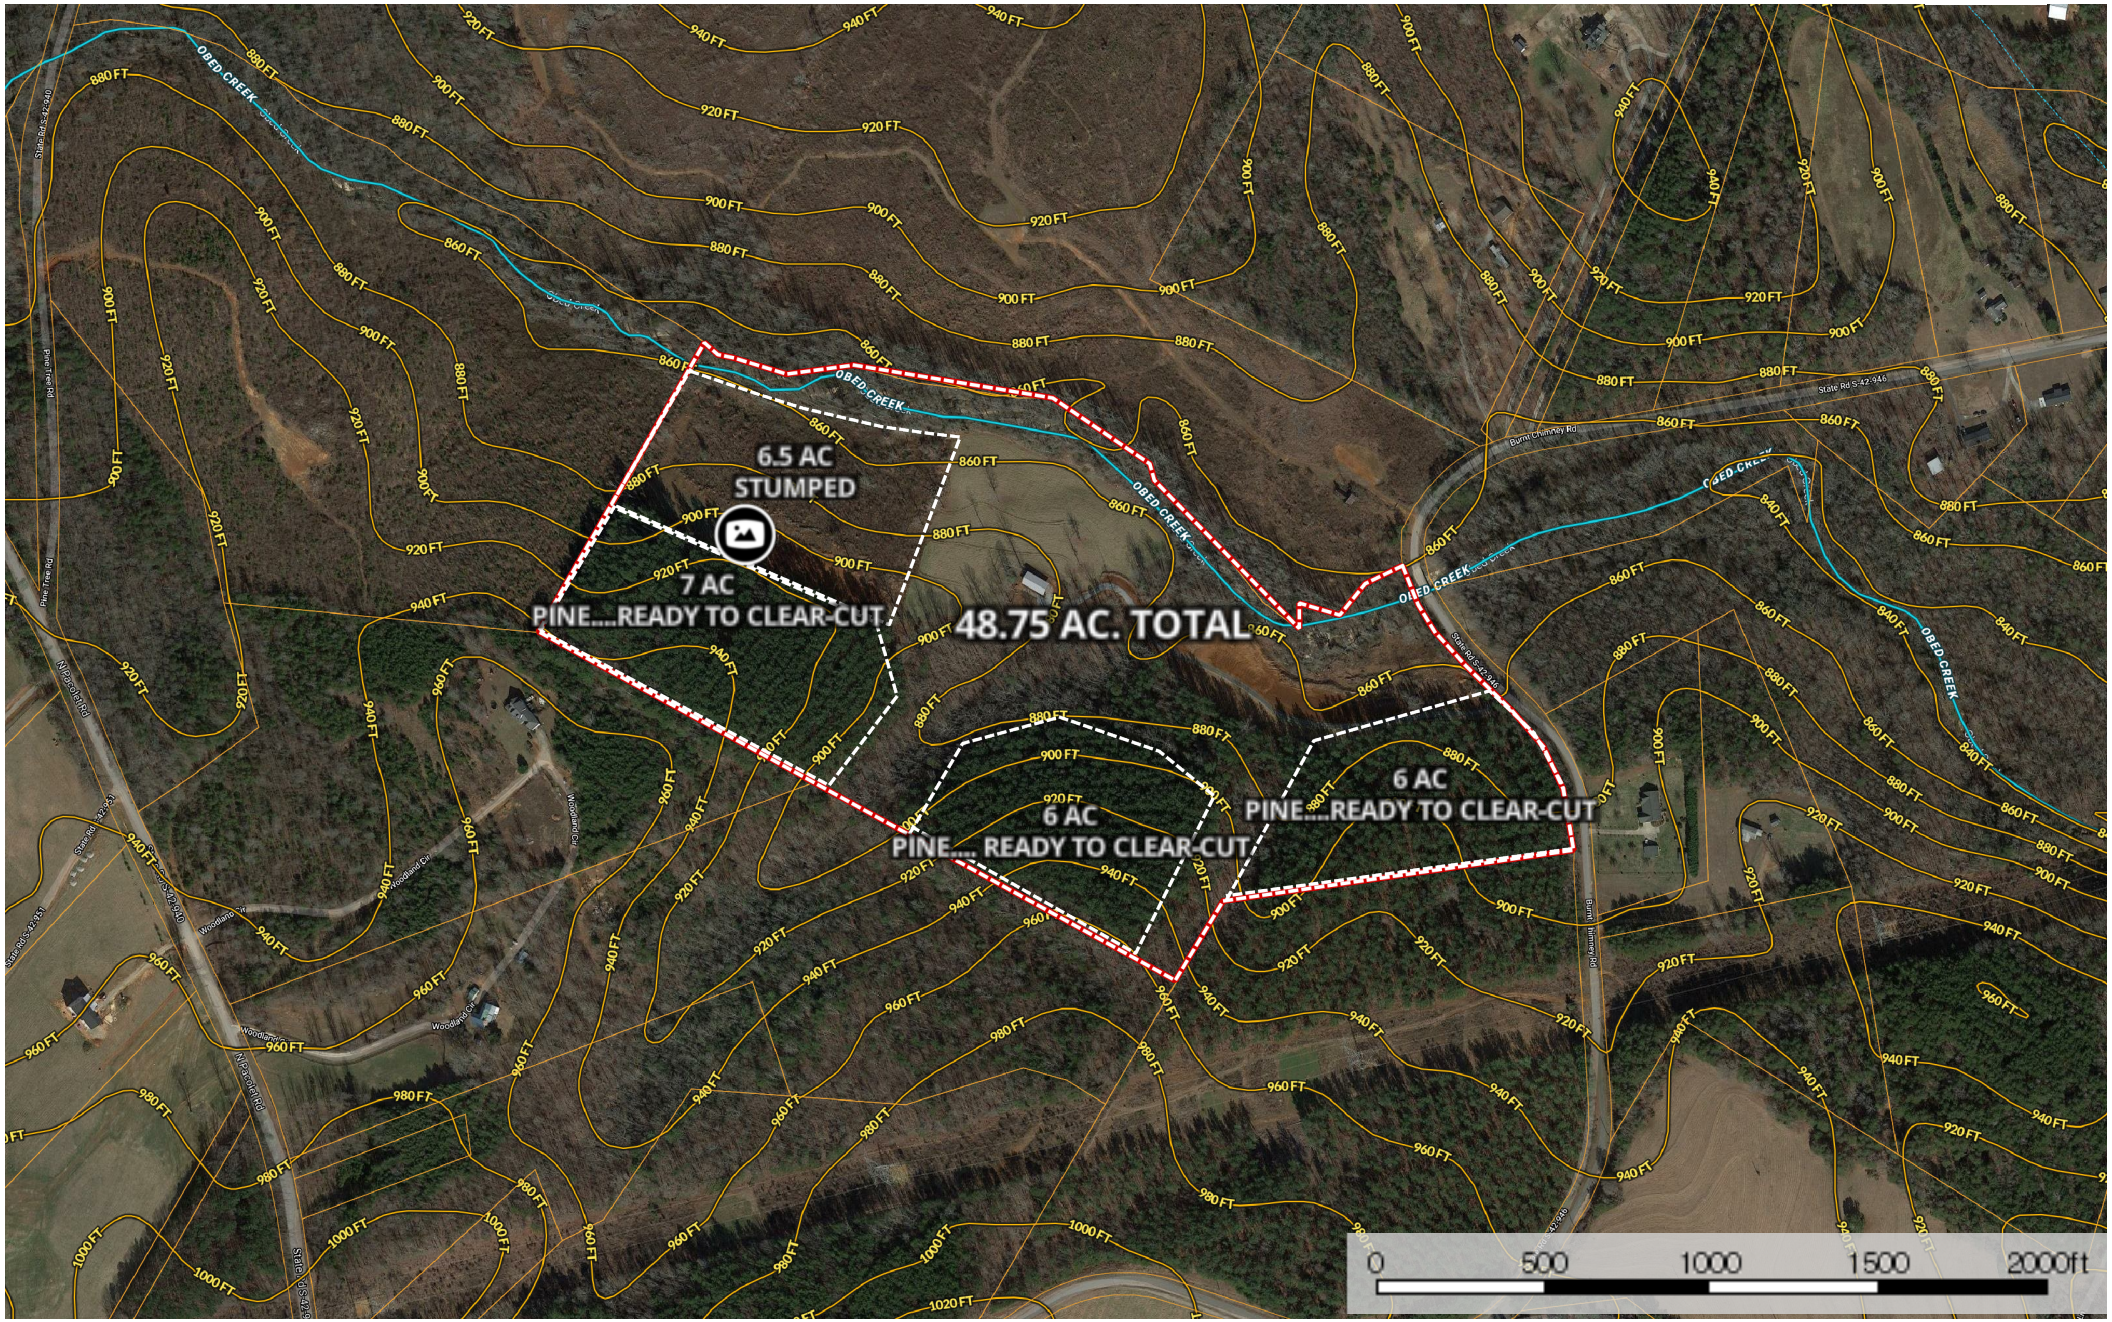

christopher farm

South Carolina, AC +/-

- Panoramic View
- Fence
- Boundary
- Stream, Intermittent
- River/Creek
- Water Body